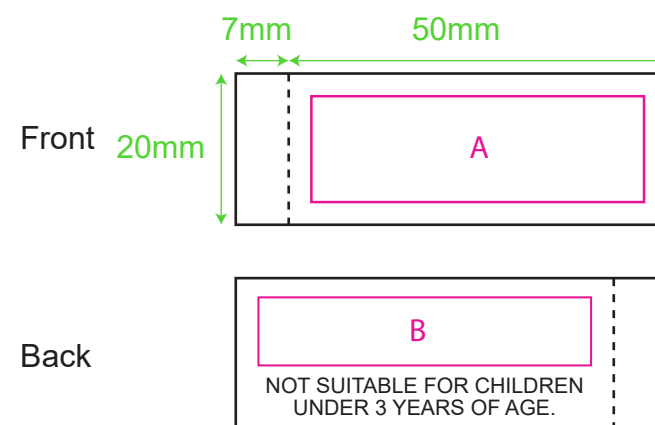

Product: PCPT095
Product Size: 270mm(h)
Decoration Options: Heat Transfer Full Colour

Print size: 40mm(w) x 40mm(h)
Shown at 60% actual size

Custom sewn label

Shown at 100% actual size
A: Print size: 44mm(w) x 14mm(h)
B: Print size: 44mm(w) x 9mm(h)