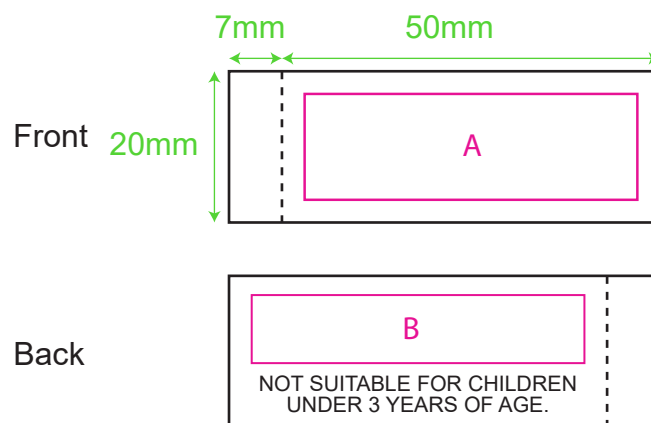

Product: PCPT090  
Product Size: 140mm(w)x240mm(h)  
Decoration Options: Heat Transfer Full Colour

## Custom sewn label

Shown at 100% actual size

A:Print size: 44mm(w) x 14mm(h)

B:Print size: 44mm(w) x 9mm(h)