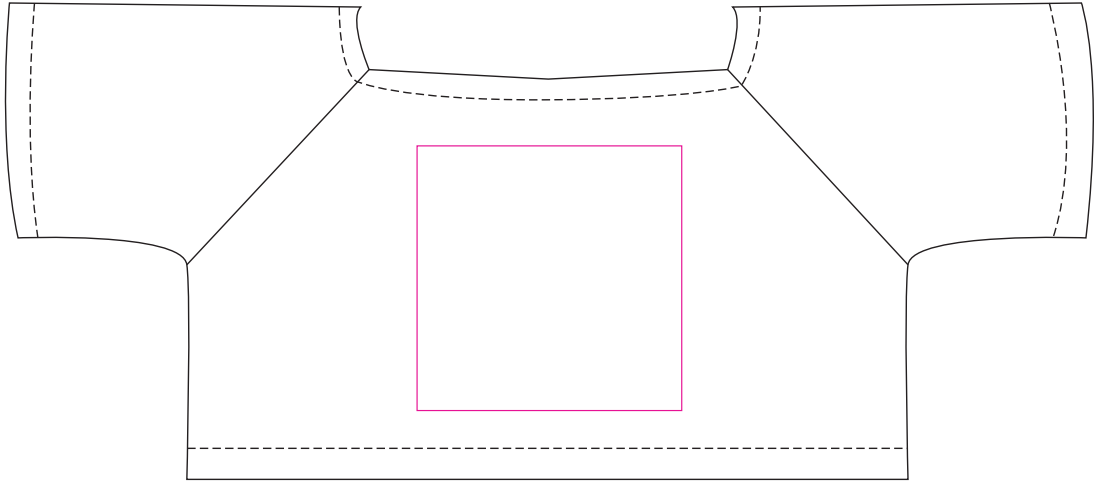

Product: PCPT065
Product Size: 250mm(h)
Decoration Options: Heat Transfer Full Colour

Print size: 30mm(w) x 30mm(h)
Shown at 70% actual size

Front

Back

Print size: 50mm(w) x 50mm(h)

Shown at 70% actual size