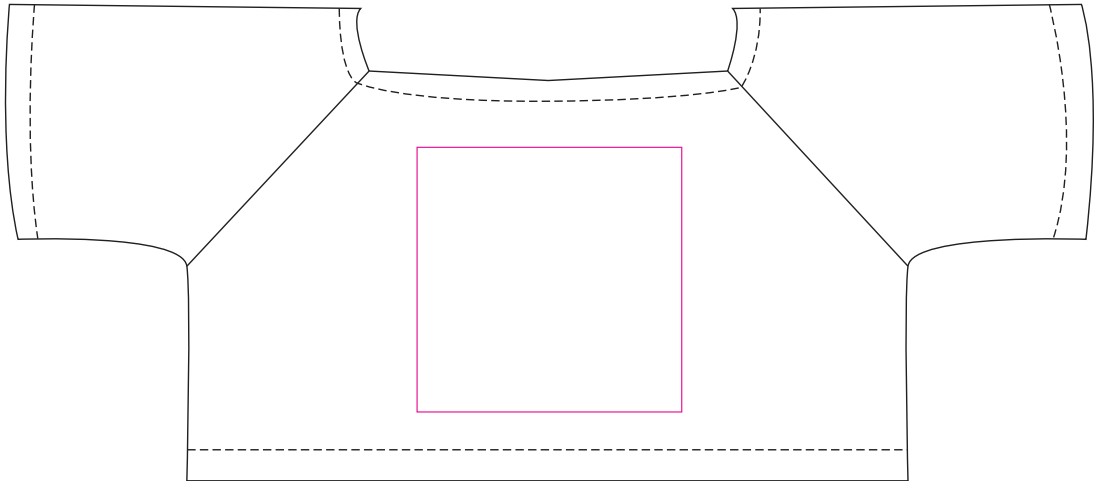

Product: PCPT065
Product Size: 250mm(h)
Decoration Options: Heat Transfer Full Colour

Print size: 30mm(w) x 30mm(h)
Shown at 70% actual size

Front

Back

Print size: 50mm(w) x 50mm(h)

Shown at 70% actual size