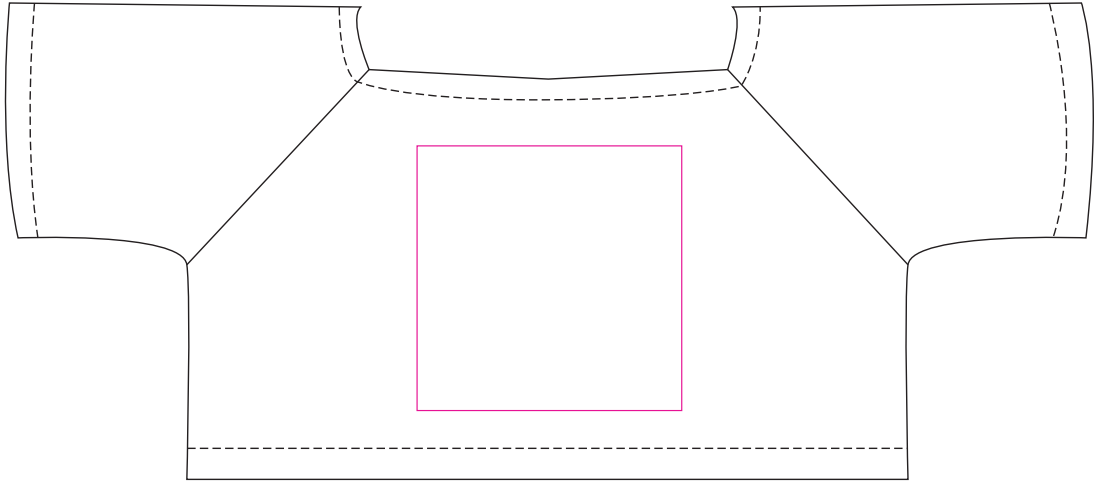

Product: PCPT060  
Product Size: 250mm(h)  
Decoration Options: Heat Transfer Full Colour

Print size: 40mm(w) x 40mm(h)  
Shown at 70% actual size

Front

Back

Print size: 50mm(w) x 50mm(h)

Shown at 70% actual size