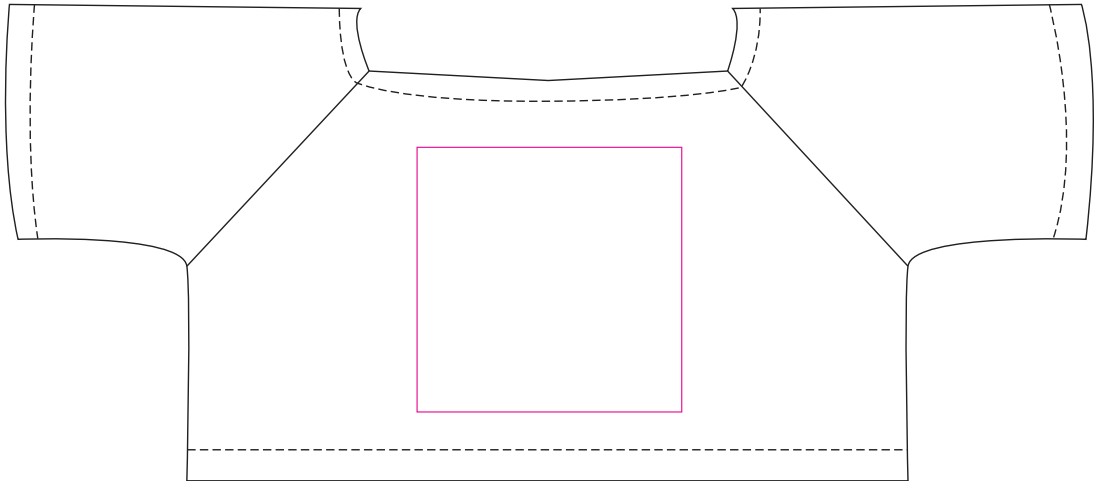

Product: PCPT060  
Product Size: 250mm(h)  
Decoration Options: Heat Transfer Full Colour

Print size: 40mm(w) x 40mm(h)  
Shown at 70% actual size

Front

Back

Print size: 50mm(w) x 50mm(h)

Shown at 70% actual size