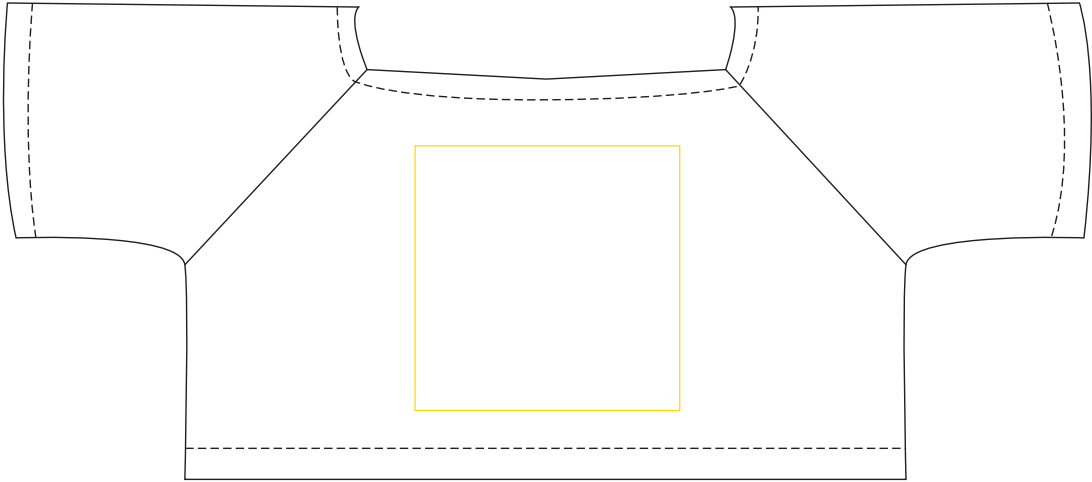

Product: PCPT050  
Product Size: 250mm(h)  
Decoration Options: Heat Transfer Full Colour

Print size: 40mm(w) x 40mm(h)  
Shown at 70% actual size

Front

Back

Print size: 50mm(w) x 50mm(h)

Shown at 70% actual size