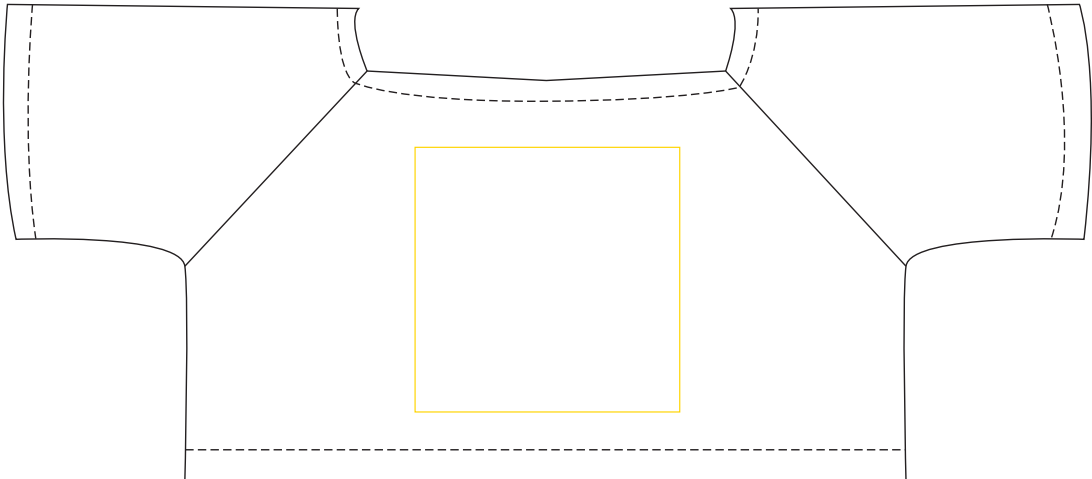

Product: PCPT050  
Product Size: 250mm(h)  
Decoration Options: Heat Transfer Full Colour

Print size: 40mm(w) x 40mm(h)  
Shown at 70% actual size

Front

Back

Print size: 50mm(w) x 50mm(h)

Shown at 70% actual size