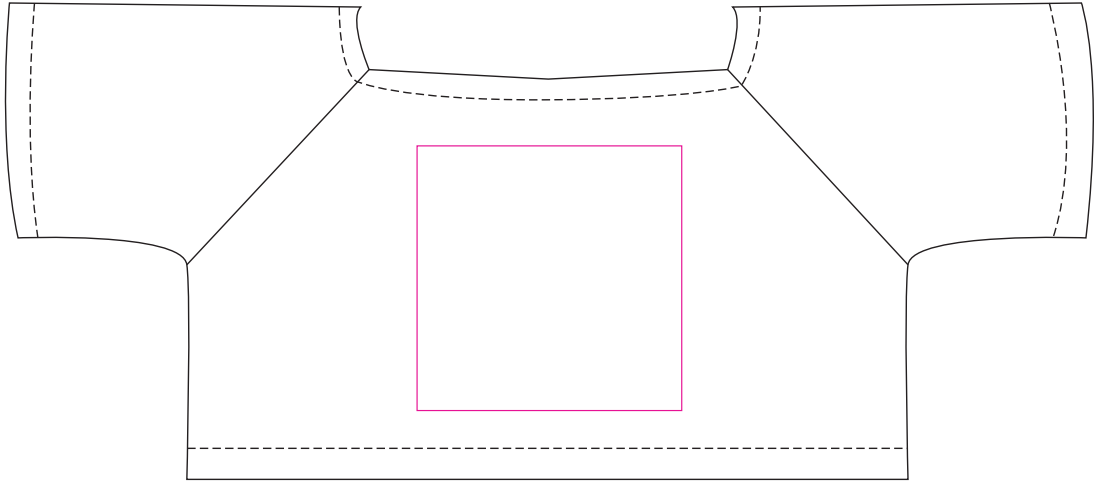

Product: PCPT045
Product Size: 250mm(h)
Decoration Options: Heat Transfer Full Colour

Print size: 40mm(w) x 40mm(h)
Shown at 70% actual size

Front

Back

Print size: 50mm(w) x 50mm(h)

Shown at 70% actual size