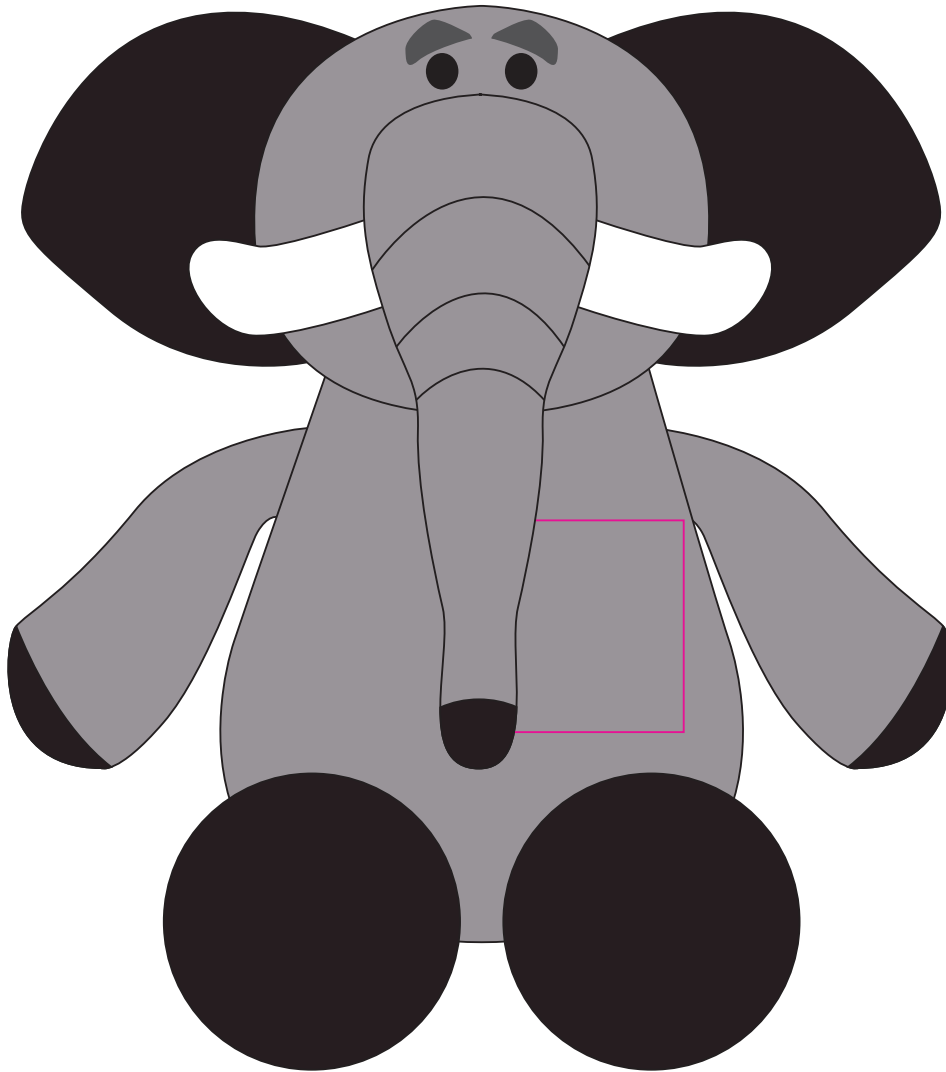

Product: PCPT045
Product Size: 250mm(h)
Decoration Options: Heat Transfer Full Colour

Print size: 40mm(w) x 40mm(h)
Shown at 70% actual size

Front

Back

Print size: 50mm(w) x 50mm(h)

Shown at 70% actual size