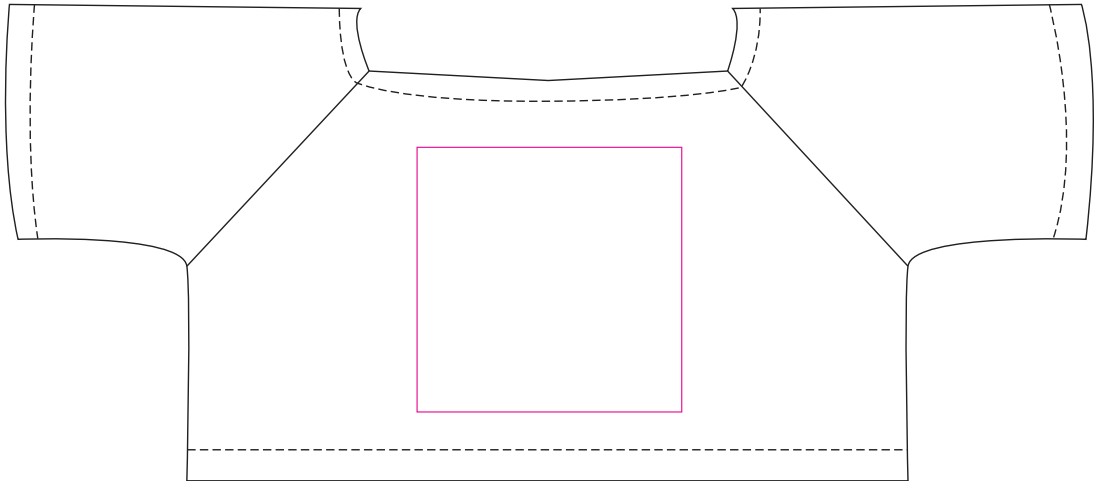

Product: PCPT045
Product Size: 250mm(h)
Decoration Options: Heat Transfer Full Colour

Print size: 40mm(w) x 40mm(h)
Shown at 70% actual size

Front

Back

Print size: 50mm(w) x 50mm(h)

Shown at 70% actual size