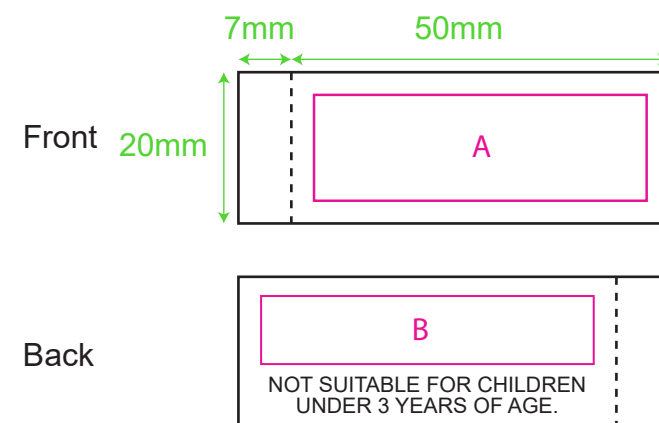

Product: PCPT032  
Product Size: 100mm(w)x 100mm(h)  
Decoration Options: Sublimation

- Knife line
- Safe print area
- Bleed line

Print size: 100mm(w) x 100mm(h)  
Shown at 50% actual size

### Custom sewn label

Shown at 100% actual size  
A: Print size: 44mm(w) x 14mm(h)  
B: Print size: 44mm(w) x 9mm(h)