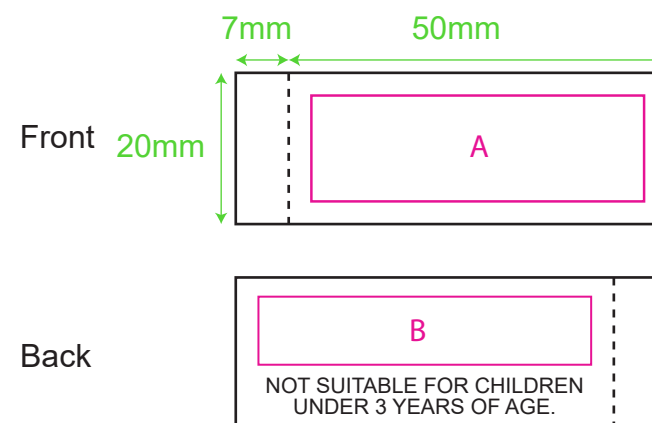

Product: PCPT030
Product Size: 200mm(w)x 100mm(h)
Decoration Options: Sublimation

Outside

Inside

Print size: 40mm(w) x 40mm(h)
Shown at 50% actual size

Custom sewn label

Shown at 100% actual size
A:Print size: 44mm(w) x 14mm(h)
B:Print size: 44mm(w) x 9mm(h)