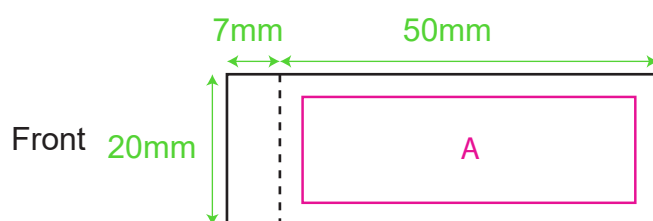

Product: PCPT025  
Product Size: 190mm(w)x 230mm(h)x140mm(d)  
Decoration Options: Heat Transfer Full Colour

Print size: 70mm(w) x 50mm(h)

Shown at 50% actual size

## Custom sewn label

Shown at 100% actual size

A:Print size: 44mm(w) x 14mm(h)

B:Print size: 44mm(w) x 9mm(h)