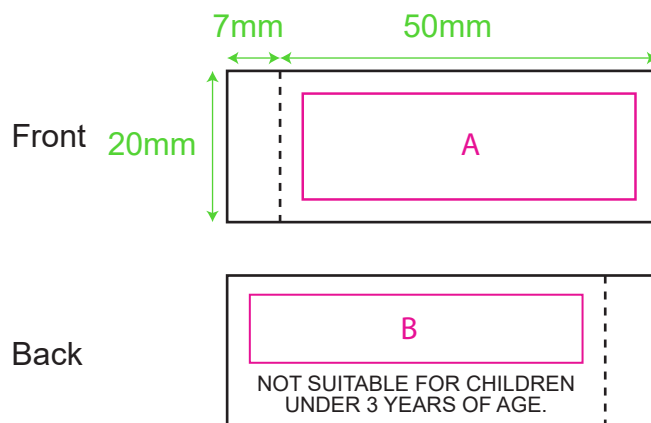

Product: PCPT015
Product Size: Custom
Decoration Options: Digital print

Print size: 35mm(w) x 30mm(h)

Custom sewn label

Shown at 100% actual size

A: Print size: 44mm(w) x 14mm(h)

B: Print size: 44mm(w) x 9mm(h)