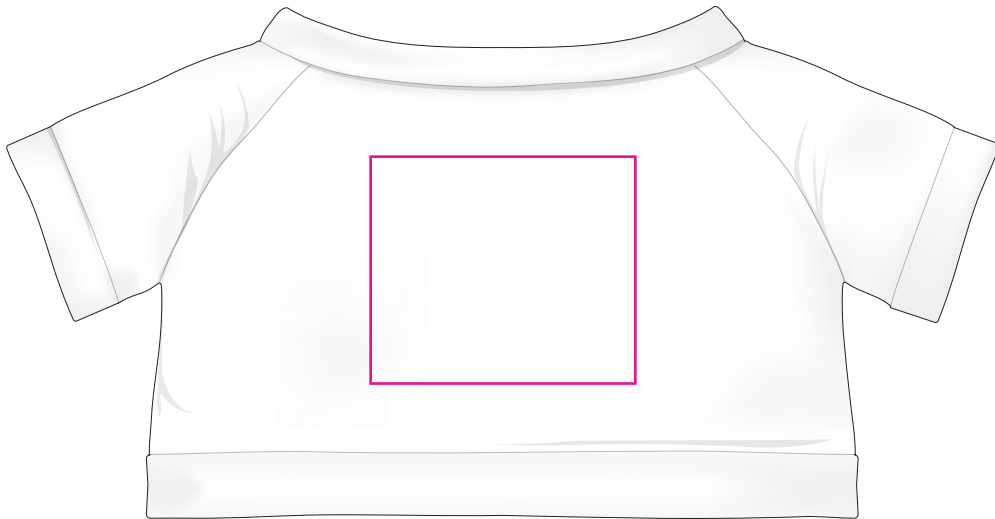

Product: PCPT015
Product Size: Custom
Decoration Options: Digital print

Print size: 35mm(w) x 30mm(h)

Custom sewn label

Shown at 100% actual size

A: Print size: 44mm(w) x 14mm(h)

B: Print size: 44mm(w) x 9mm(h)