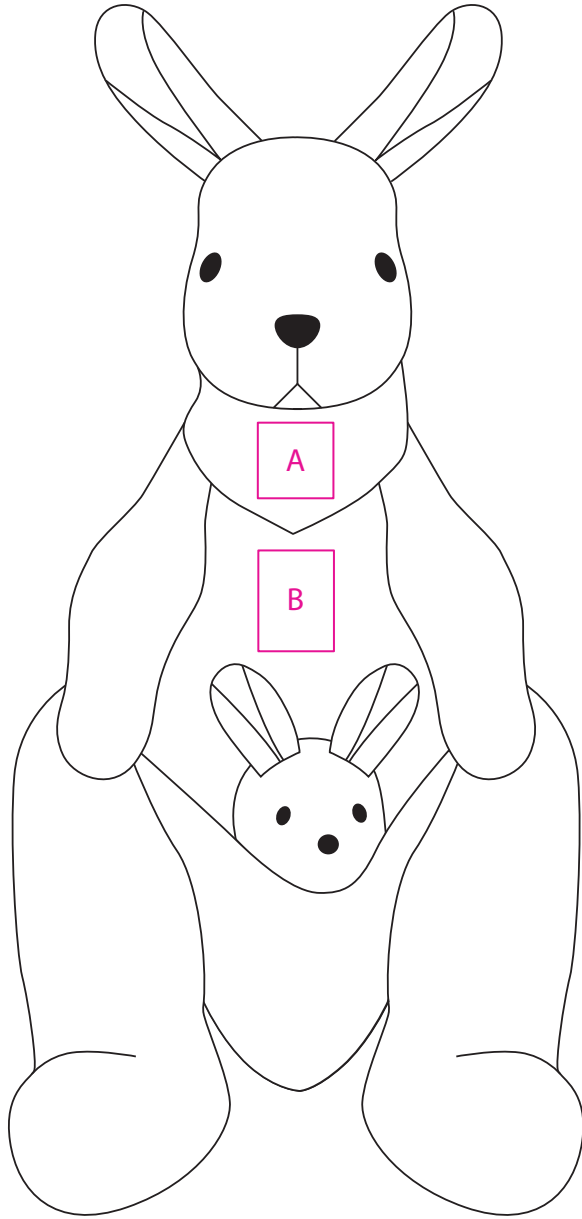

Product: PCPT010
Product Size: Tall:320mm
Decoration Options: Heat transfer full colour

Shown at 50% actual size

A:Print on scarf

Shown at 50% actual size
A:Print size: 30mm(w) x 30mm(h)

B:Print on Belly

B:Print size: 30mm(w) x 40mm(h)

Custom sewn label

Shown at 100% actual size

A:Print size: 44mm(w) x 14mm(h)

B:Print size: 44mm(w) x 9mm(h)