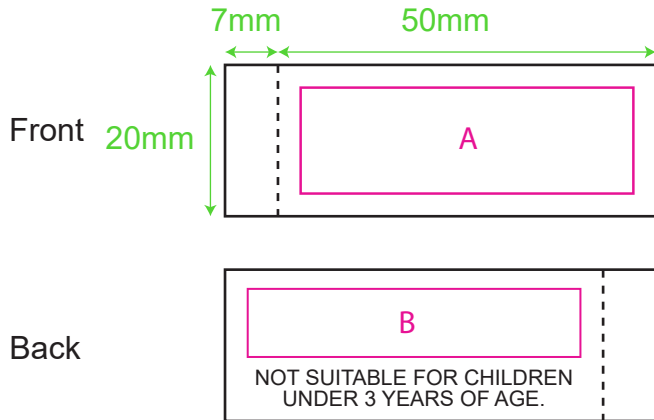

Product: PCPT010
Product Size: Tall:320mm
Decoration Options: Heat transfer full colour

Shown at 50% actual size

A:Print on scarf

Shown at 50% actual size
A:Print size: 30mm(w) x 30mm(h)

B:Print on Belly

B:Print size: 30mm(w) x 40mm(h)

Custom sewn label

Shown at 100% actual size

A:Print size: 44mm(w) x 14mm(h)

B:Print size: 44mm(w) x 9mm(h)