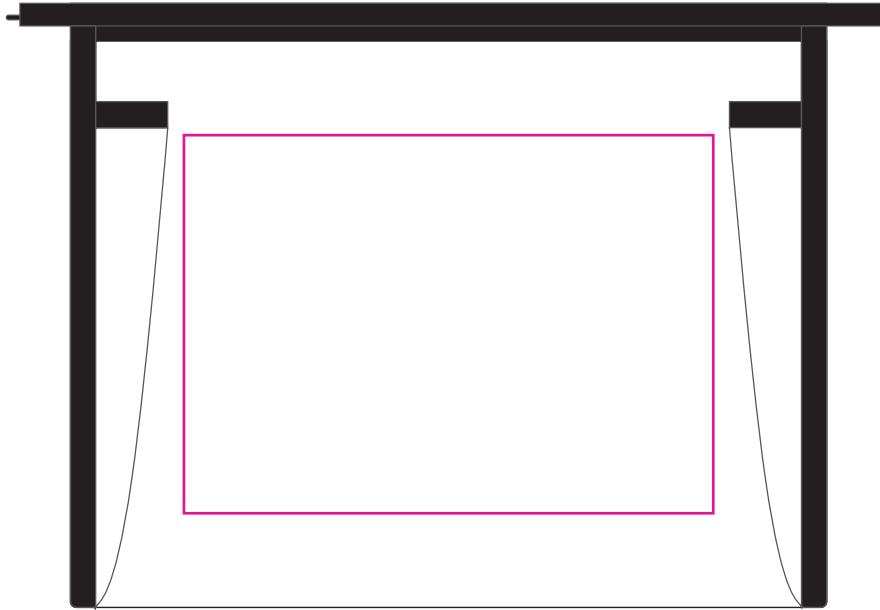

Product: PCPB816  
Product Size: 20 x 16 x 4cm  
Decoration Options: Screen Print / Digital Print

Shown at 50% actual size

Print size: 140mm(W) x 100mm(H)  
Shown at 50% actual size

Digital Print

Print size: 80mm(W) x 40mm(H)  
Shown at 100% actual size

- Knife line
- Safe print area
- Bleed area