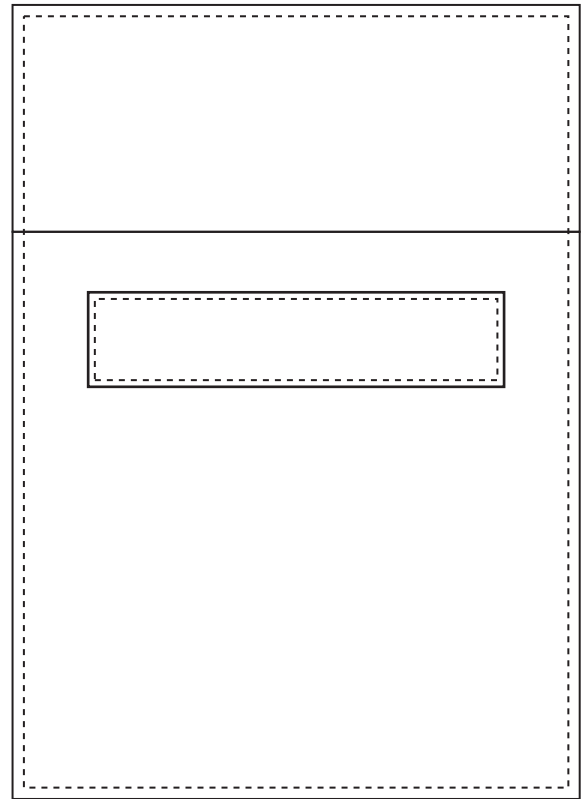

Product: PCPB710  
Product Size: H 150mm x W 150mm (closed)  
Decoration Options: Digital print

Shown at 25% actual size

Print size: 150mm(w) x 360mm(h)

— Knife line

— Bleed line

Front

Shown at 50% actual size

Front

Back

Shown at 50% actual size