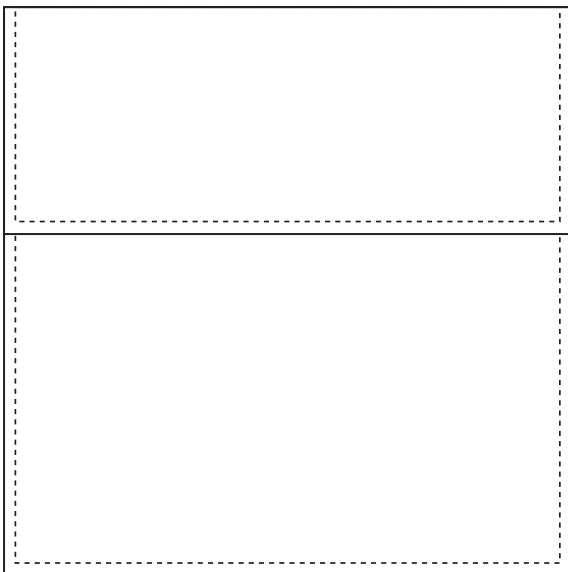

Product: PCPB710  
Product Size: H 150mm x W 150mm (closed)  
Decoration Options: Digital print

Shown at 25% actual size

Print size: 150mm(w) x 360mm(h)

— Knife line

— Bleed line

Front

Shown at 50% actual size

Front

Back

Shown at 50% actual size