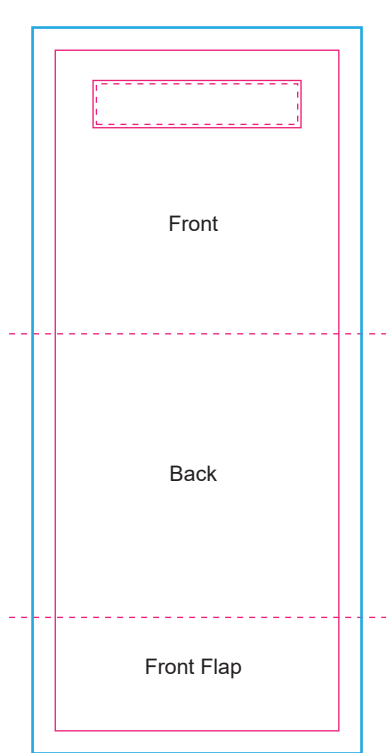

Product: PCPB710  
Product Size: H 150mm x W 150mm (closed)  
Decoration Options: Digital print

Shown at 25% actual size

Print size: 150mm(w) x 360mm(h)

— Knife line

— Bleed line

Front

Shown at 50% actual size

Front

Back

Shown at 50% actual size