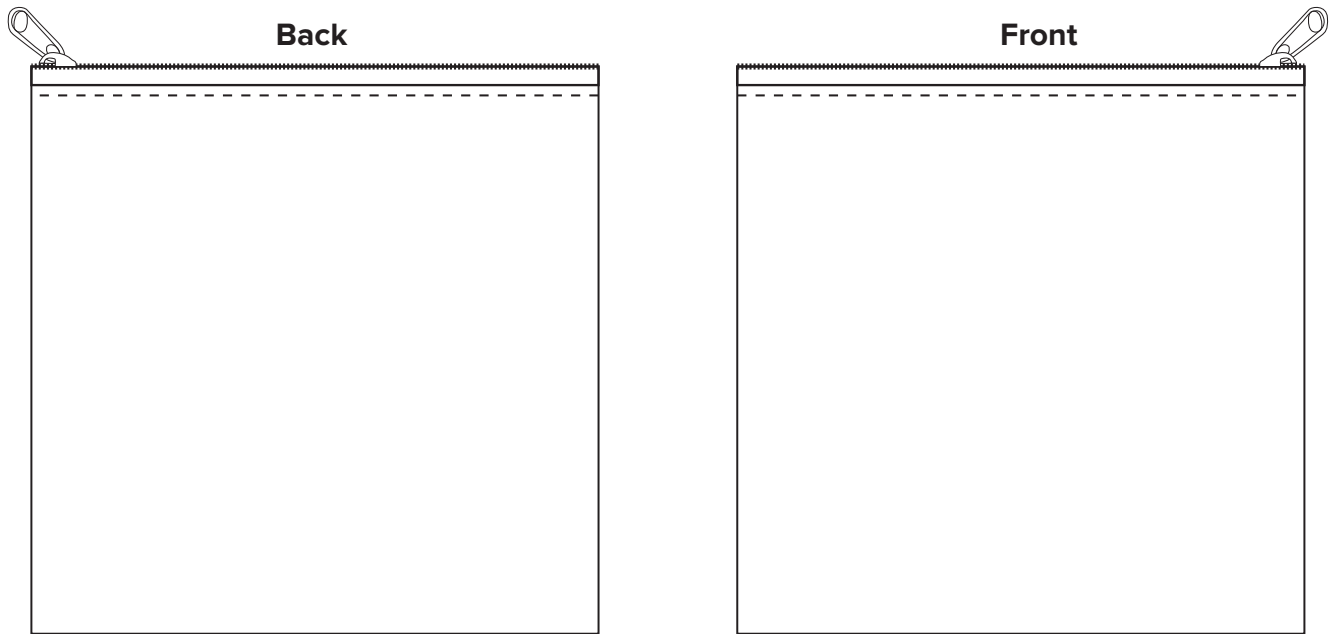

Product: PCPB705
Product Size: 150mm(w)× 150mm(h)
Decoration Options: Digital print

Shown at 50% actual size

— Knife line
— Bleed line

Shown at 50% actual size

Print size: 150mm(w)× 150mm(h)