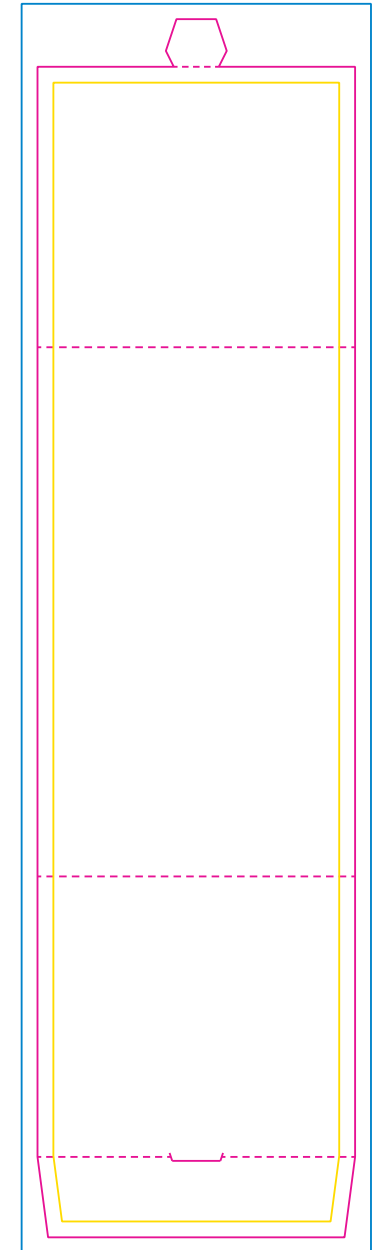

Product: PCPB700  
Product Size: 300mm(w)× 300mm(h)  
Decoration Options: Digital print

Back

Front

Shown at 25% actual size  
Print size: 300mm(w)× 300mm(h)

- knife line
- Bleed area
- safe print area

Packaging

Print size: 60mm(w) x 230.2mm(h)  
Shown at 70% actual size