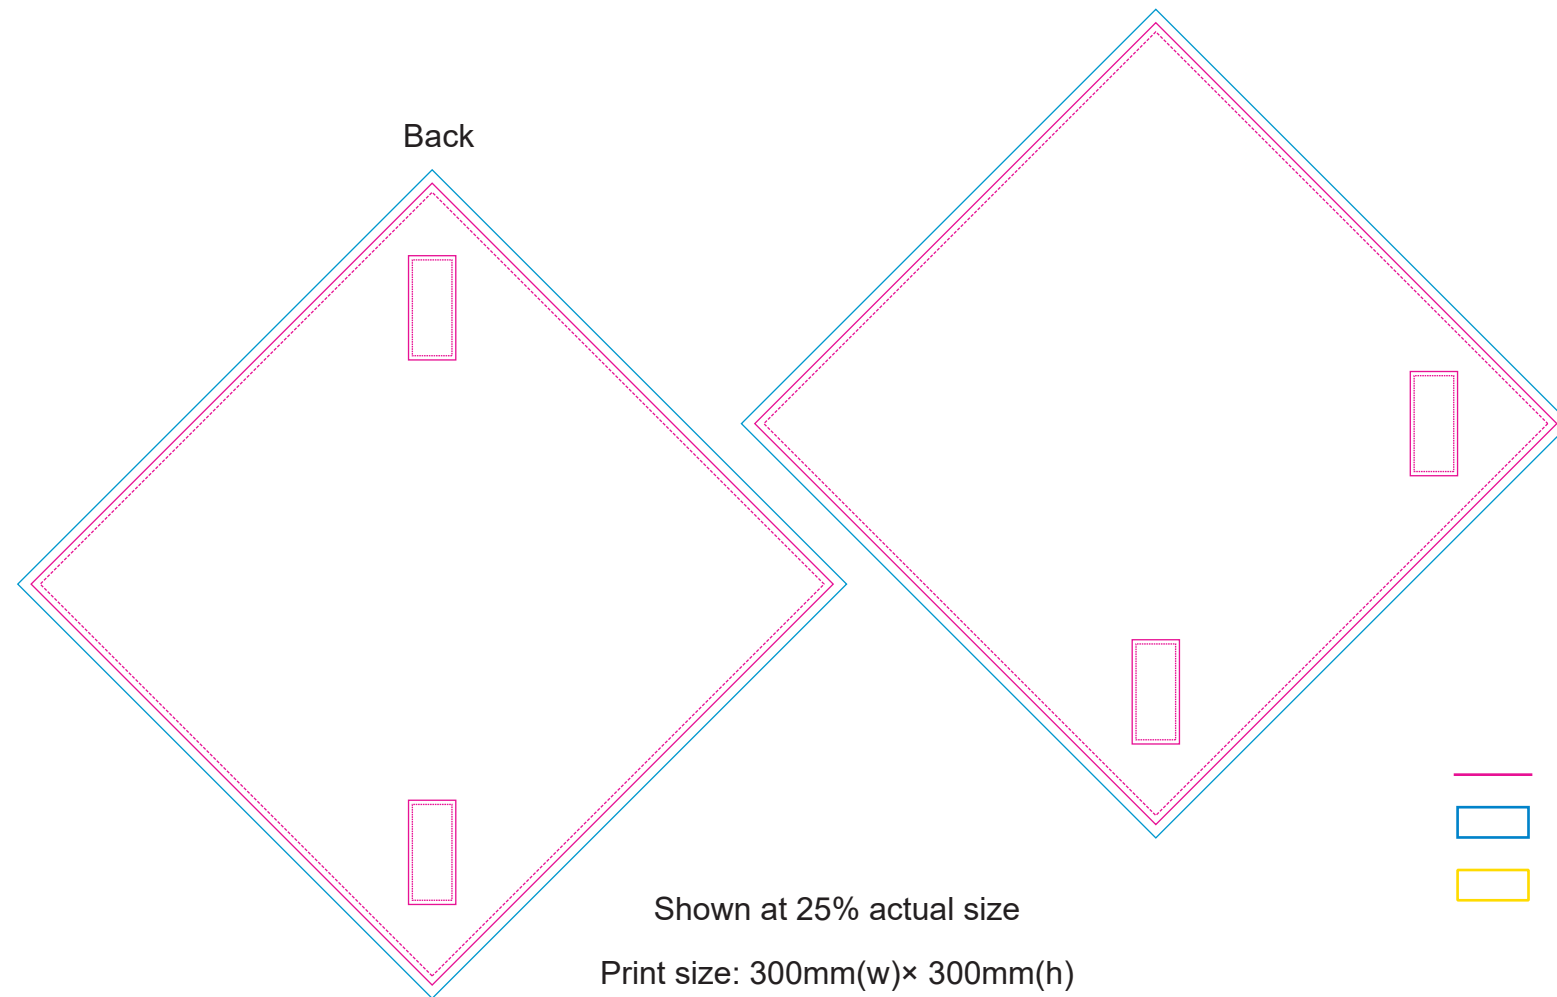

Product: PCPB700  
Product Size: 300mm(w)× 300mm(h)  
Decoration Options: Digital print

Back

Front

Shown at 25% actual size  
Print size: 300mm(w)× 300mm(h)

- knife line
- Bleed area
- safe print area

Packaging

Print size: 60mm(w) x 230.2mm(h)  
Shown at 70% actual size