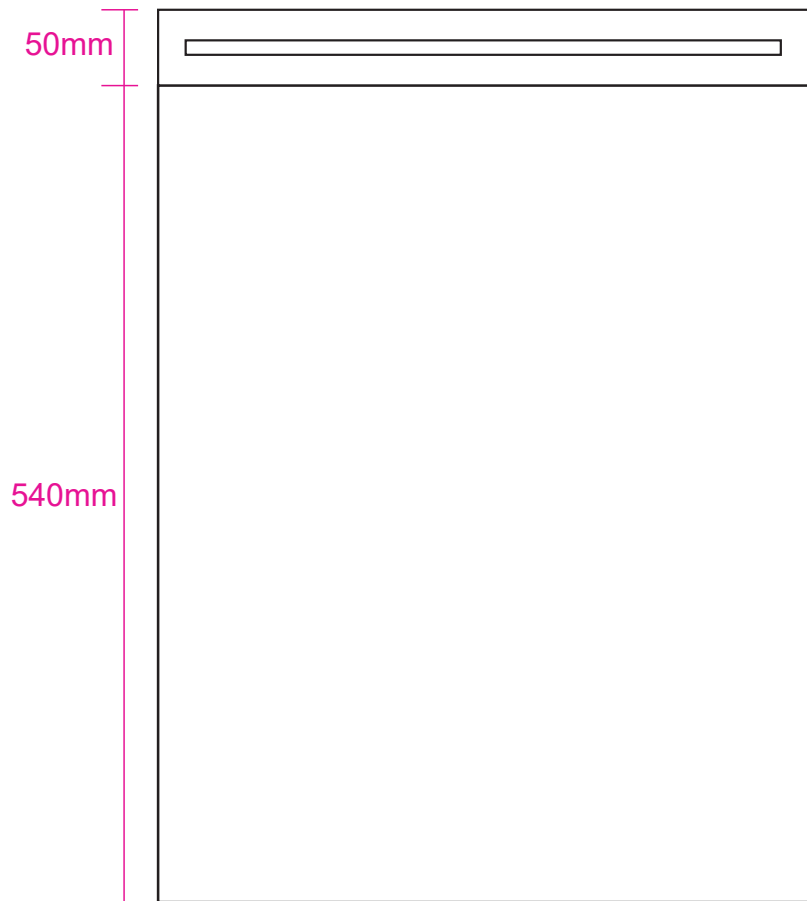

Product: PCPB613
Product Size: XL:43cm*54cm+5cm
Decoration Options: CMYK

Shown at 20% actual size

Print size: 430mm(W)x540mm(H)

Print size: 430mm(W)x590mm(H)

- Knife line
- Safe print area
- Bleed area