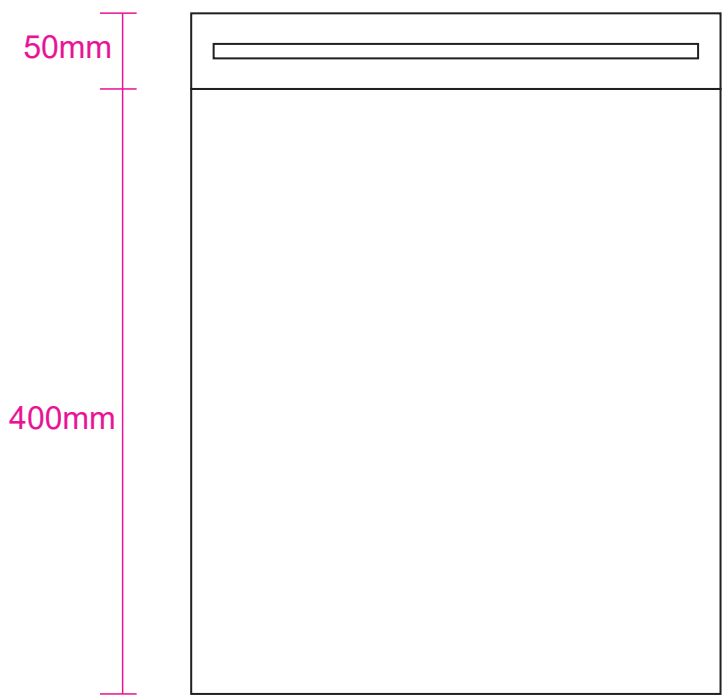

Product: PCPB611
Product Size: L:35cm*40cm+5cm
Decoration Options: CMYK

Shown at 20% actual size

- Knife line
- Safe print area
- Bleed area

Print size: 350mm(W)x400mm(H)

Print size: 350mm(W)x450mm(H)