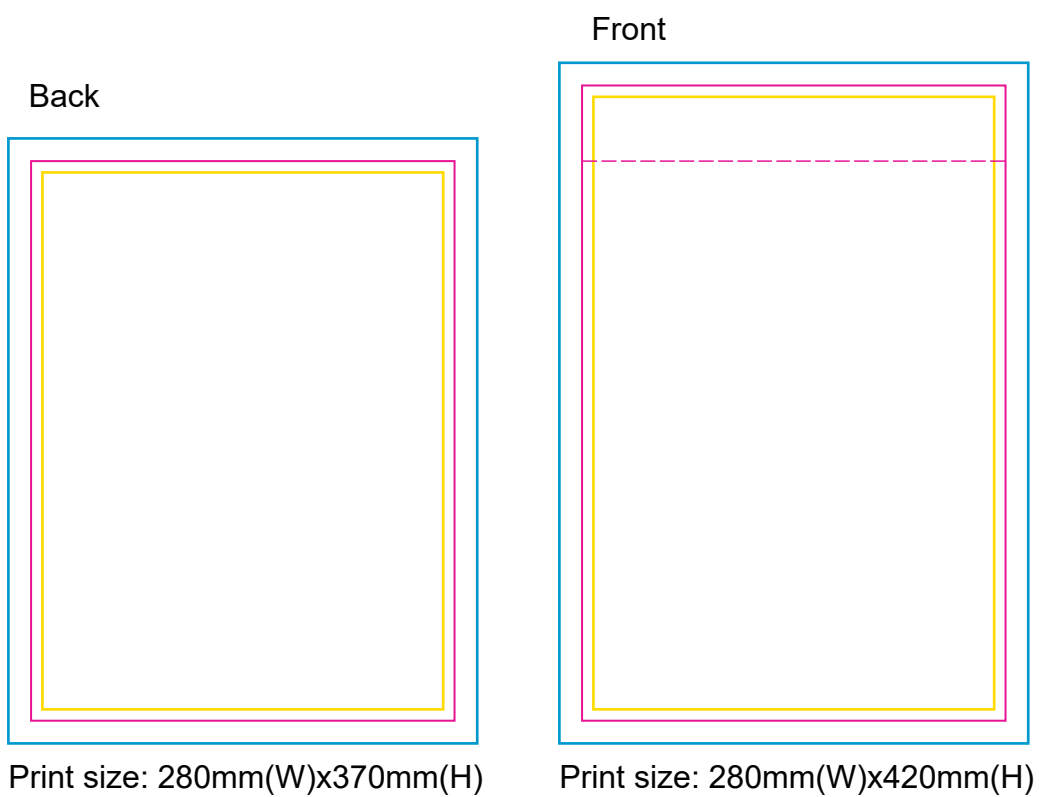

Product: PCPB609
Product Size: M:28cm*37cm+5cm
Decoration Options: CMYK

Shown at 20% actual size

- Knife line
- Safe print area
- Bleed area