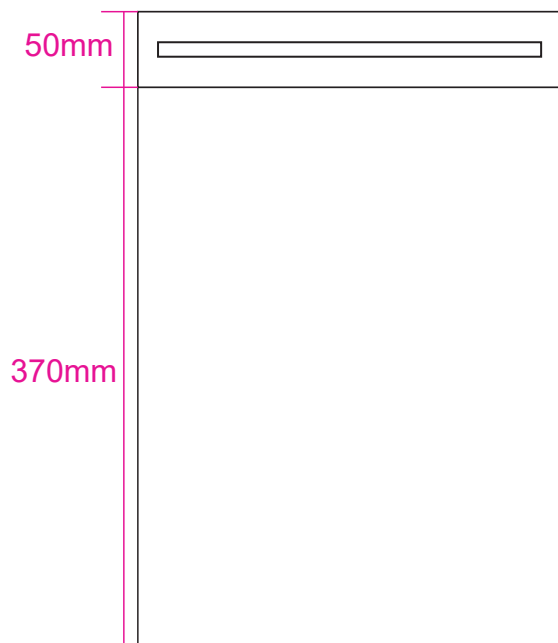

Product: PCPB609
Product Size: M:28cm*37cm+5cm
Decoration Options: CMYK

Shown at 20% actual size

- Knife line
- Safe print area
- Bleed area