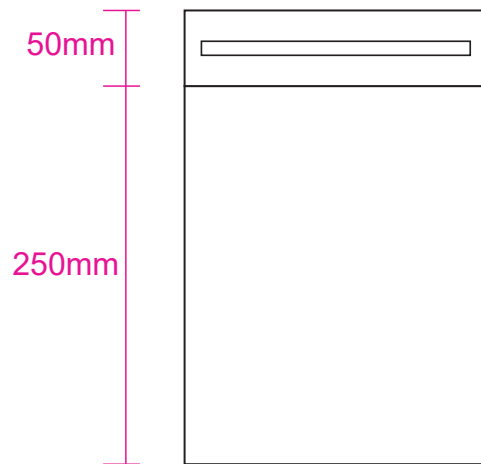

Product: PCPB607
Product Size: S:20cm*50cm+5cm
Decoration Options: CMYK

Shown at 20% actual size

- Knife line
- Safe print area
- Bleed area