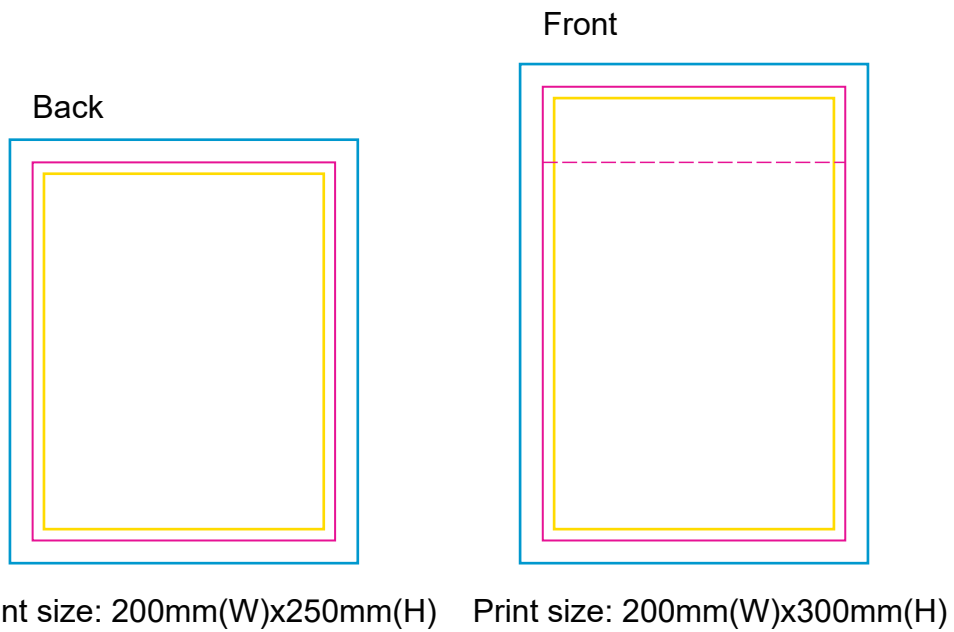

Product: PCPB607
Product Size: S:20cm*50cm+5cm
Decoration Options: CMYK

Shown at 20% actual size

- Knife line
- Safe print area
- Bleed area