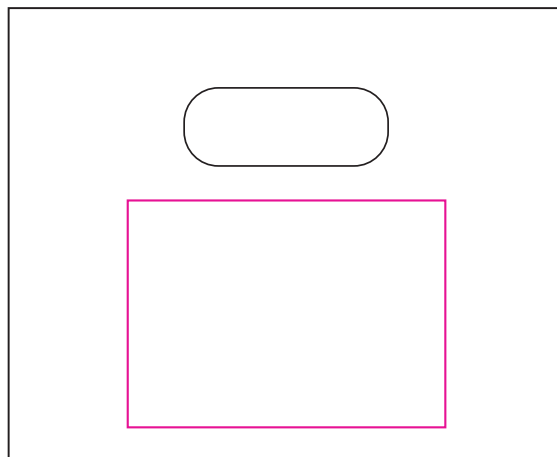

Product: PCPB556
Product Size: 345mm(w)x200mm(h)x245mm(d)
Decoration Options: Screen Print,Laser engraving,Full colour print

Screen Print&Laser engraving

Front

Print size: 290mm(w) x 150mm(h)

Shown at 30% actual size

Side

Print size: 140mm(w) x 100mm(h)

Full colour print

Print size: 345mm(w) x 200mm(h)

Print size: 245mm(w) x 200mm(h)