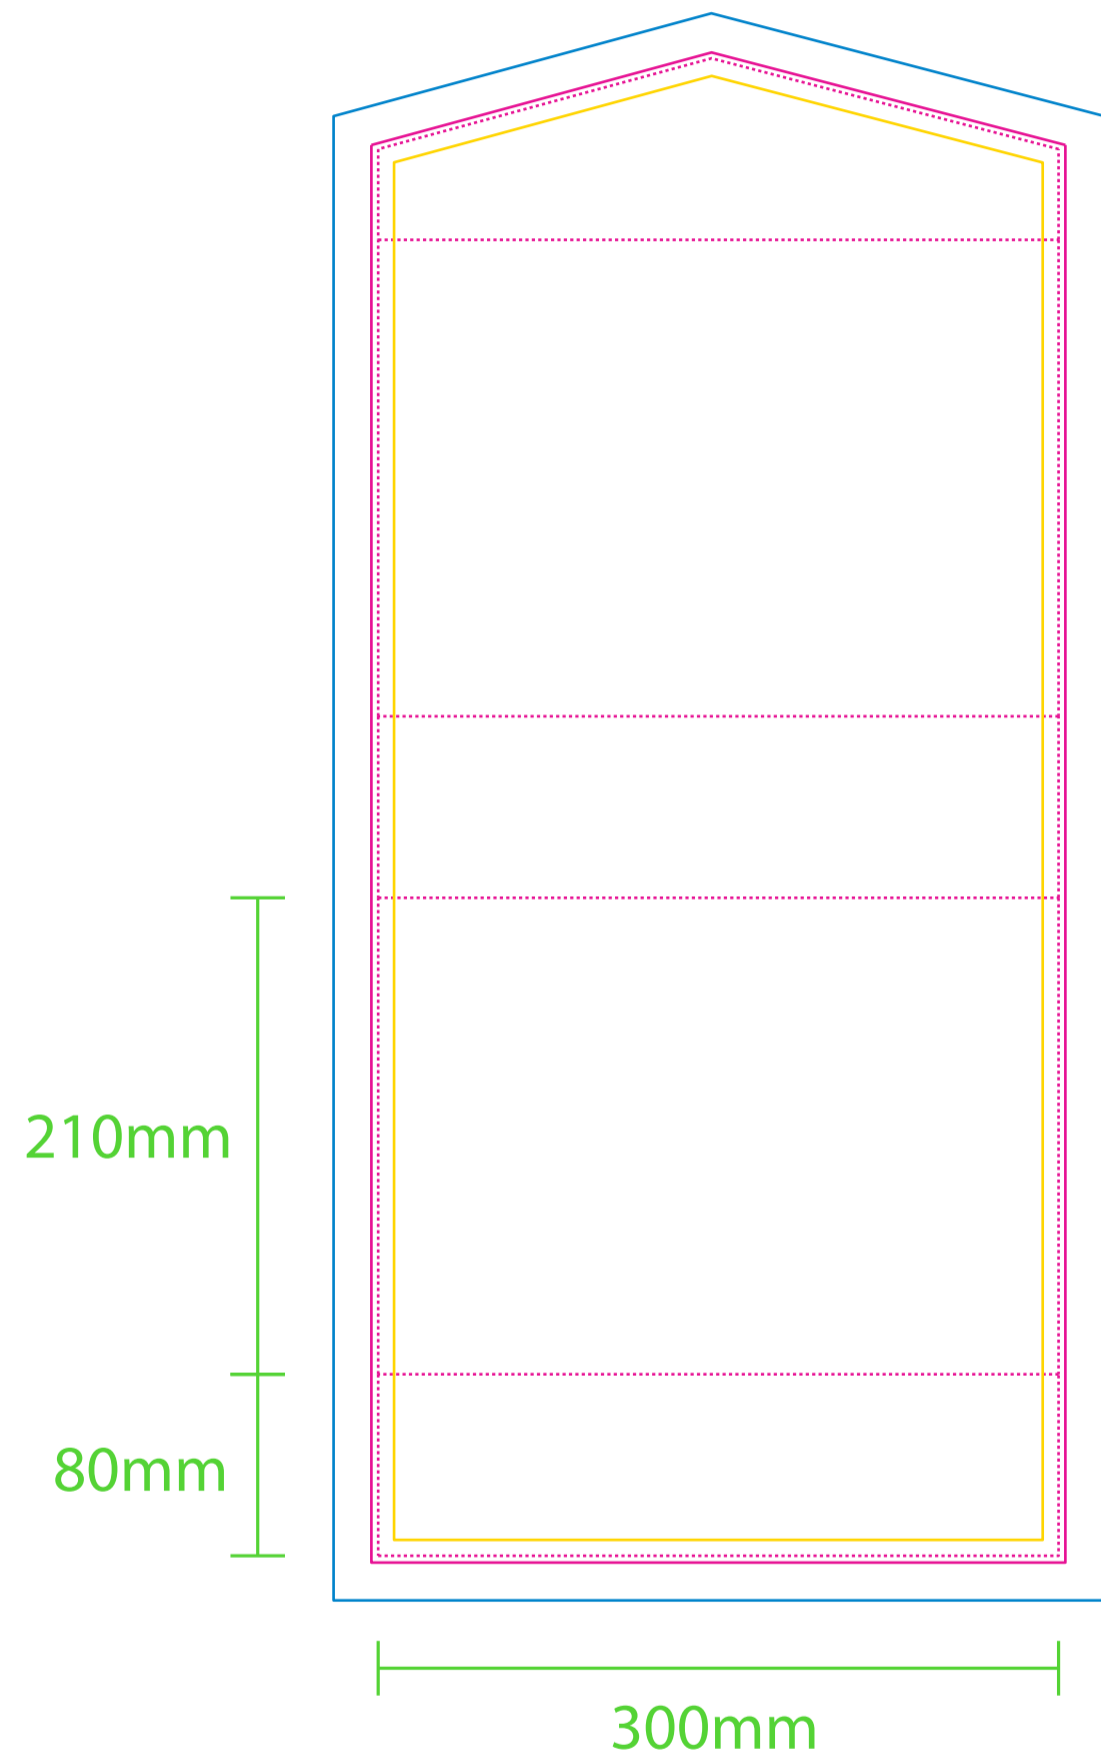

Product: PCPB535
Product Size: 300mm(w)x 210mm(h)x 80mm(d)
Decoration Options: CMYK

Print size: 300mm(w) x 660mm(h)
Shown at 30% actual size

Print size: 384mm(w) x 228.2mm(h)

- Knife line
- Safe print area
- Bleed area