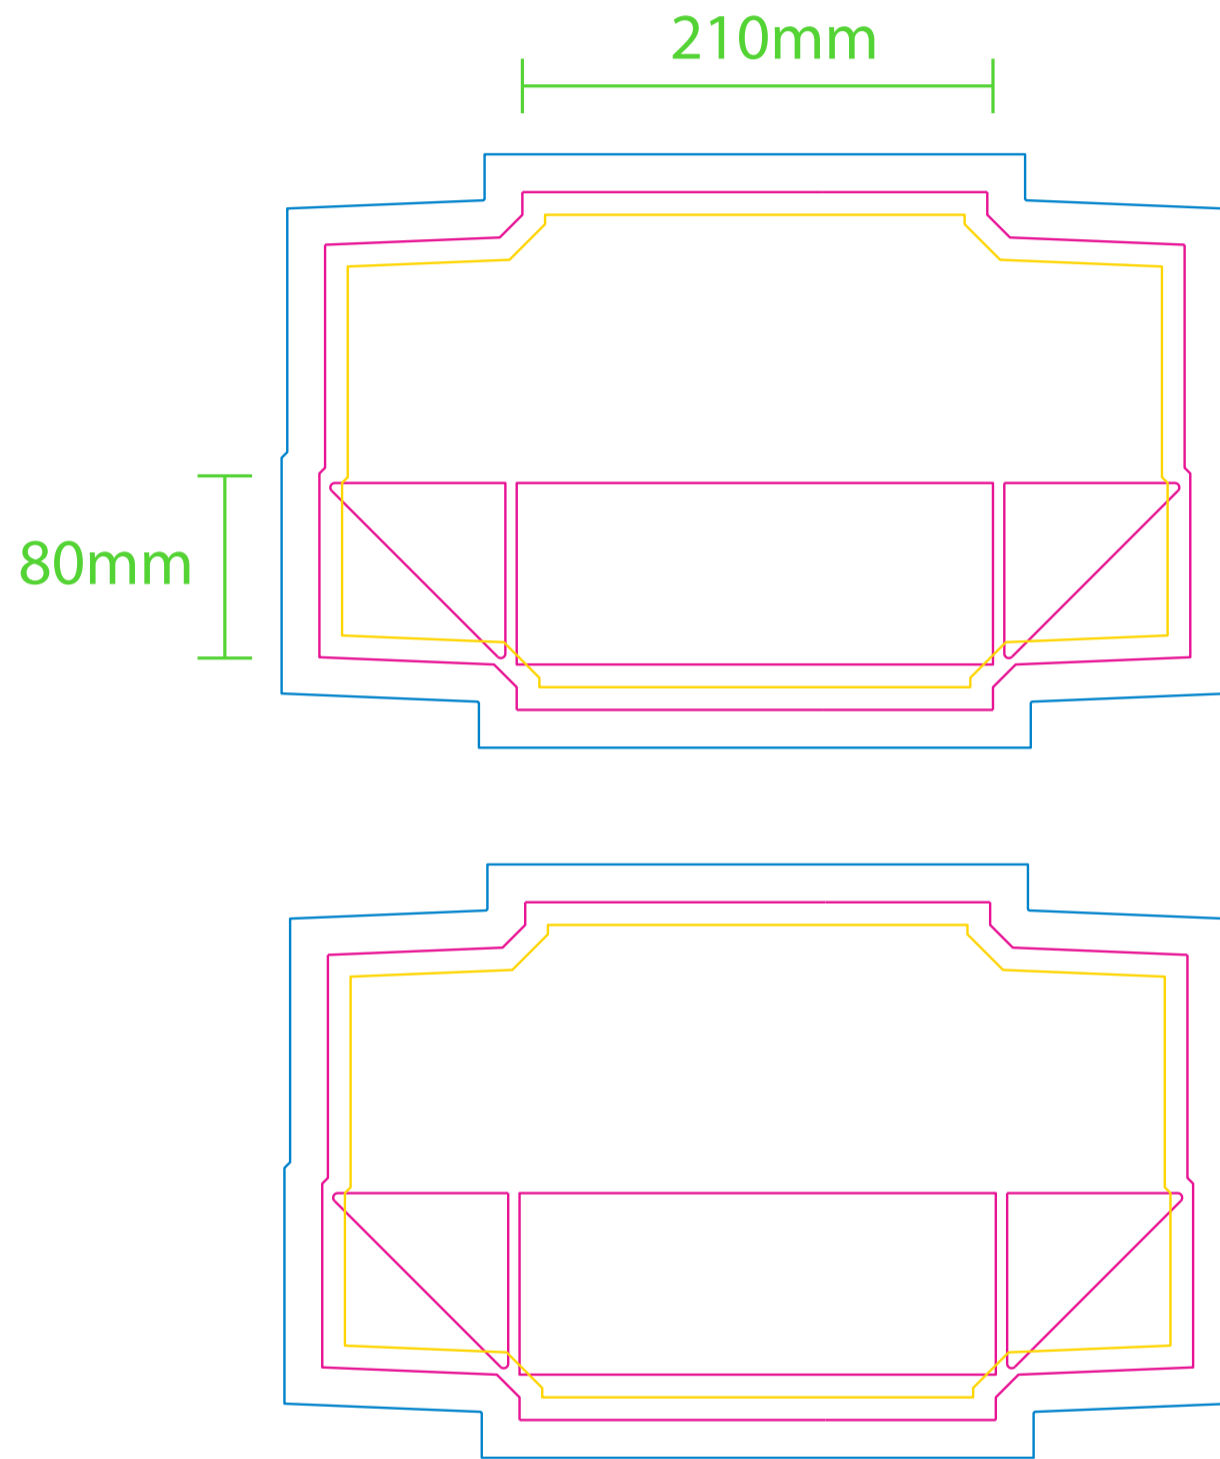

Product: PCPB535
Product Size: 300mm(w)x 210mm(h)x 80mm(d)
Decoration Options: CMYK

Print size: 300mm(w) x 660mm(h)
Shown at 30% actual size

Print size: 384mm(w) x 228.2mm(h)

- Knife line
- Safe print area
- Bleed area