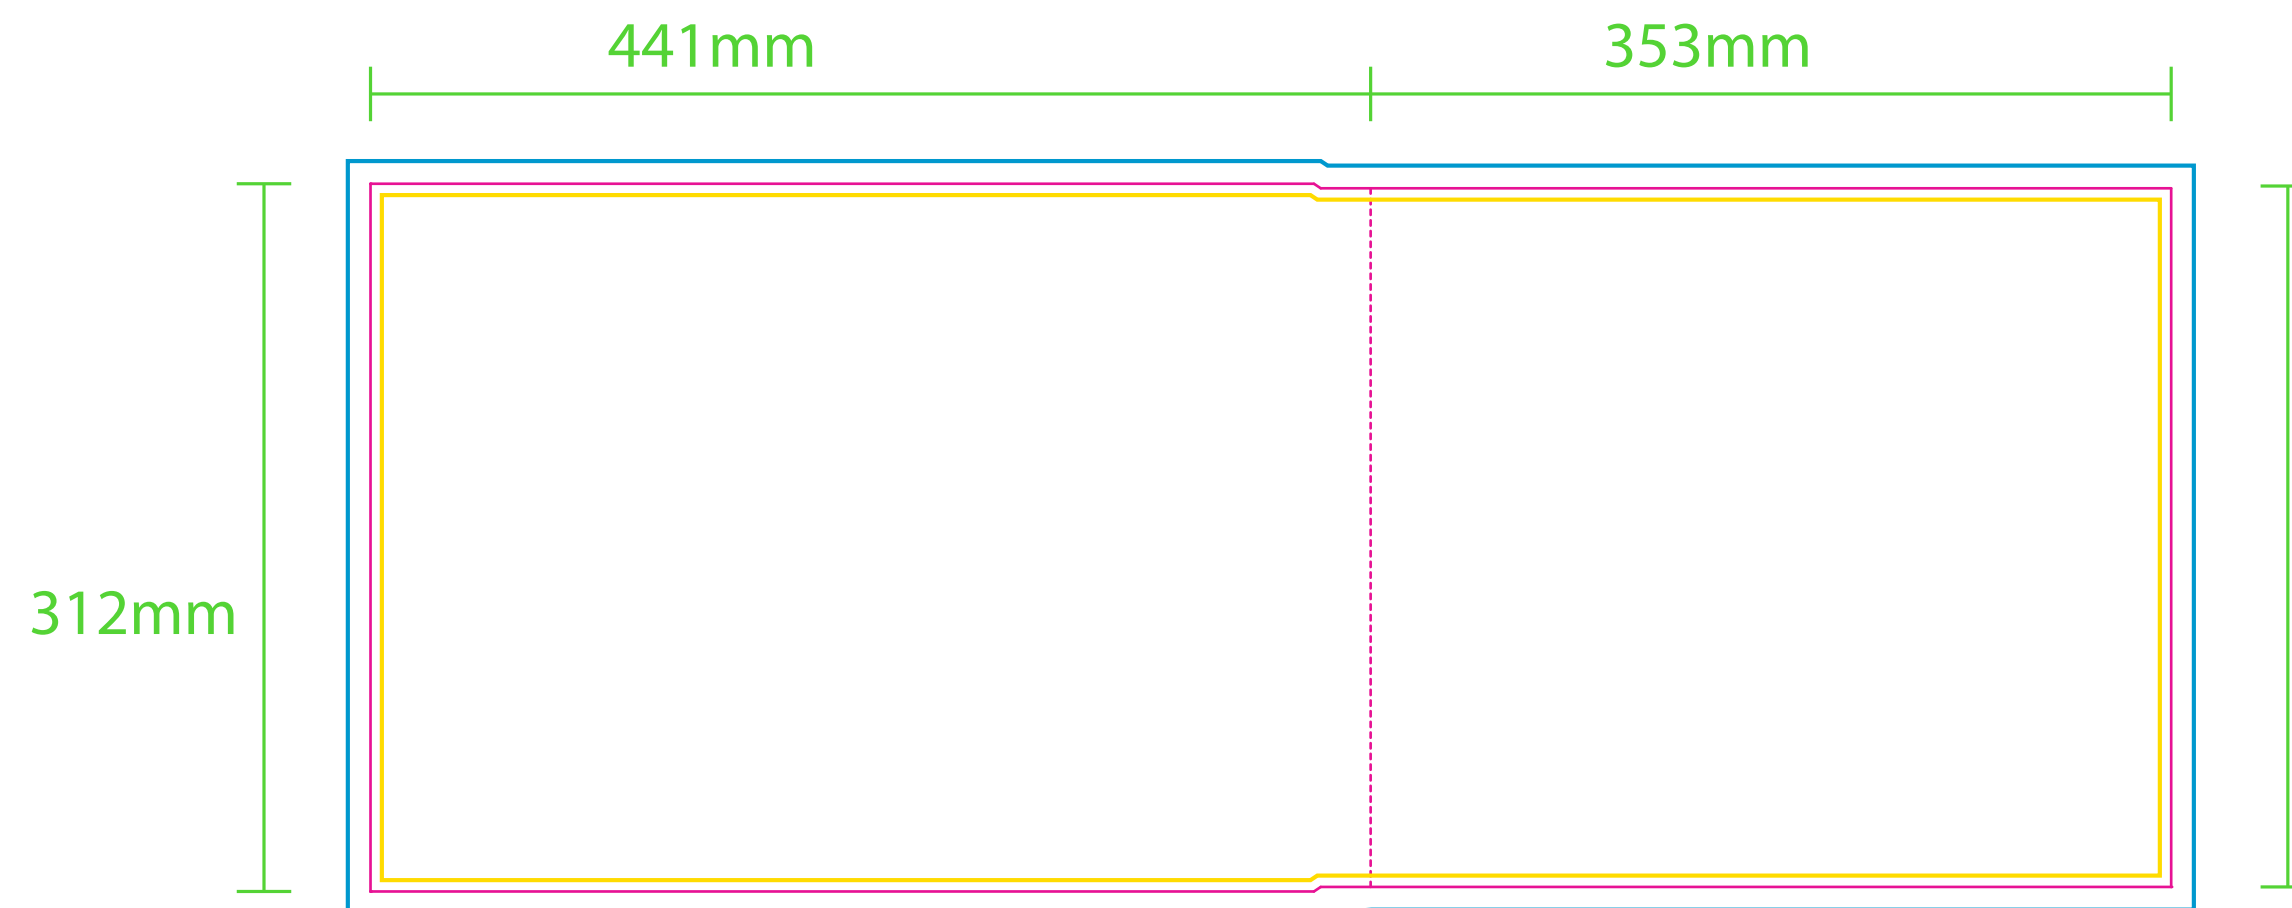

Product: PCPB530
Product Size: 320mm(w)x 260mm(h)x 105mm(d)
Decoration Options: CMYK

Shown at 30% actual size
Print size: 825mm(w) x 365mm(h)

Print size: 511.7mm(w) x 489mm(h)

Print size: 794mm(w) x 312mm(h)

- Knife line
- Safe print area
- Bleed area