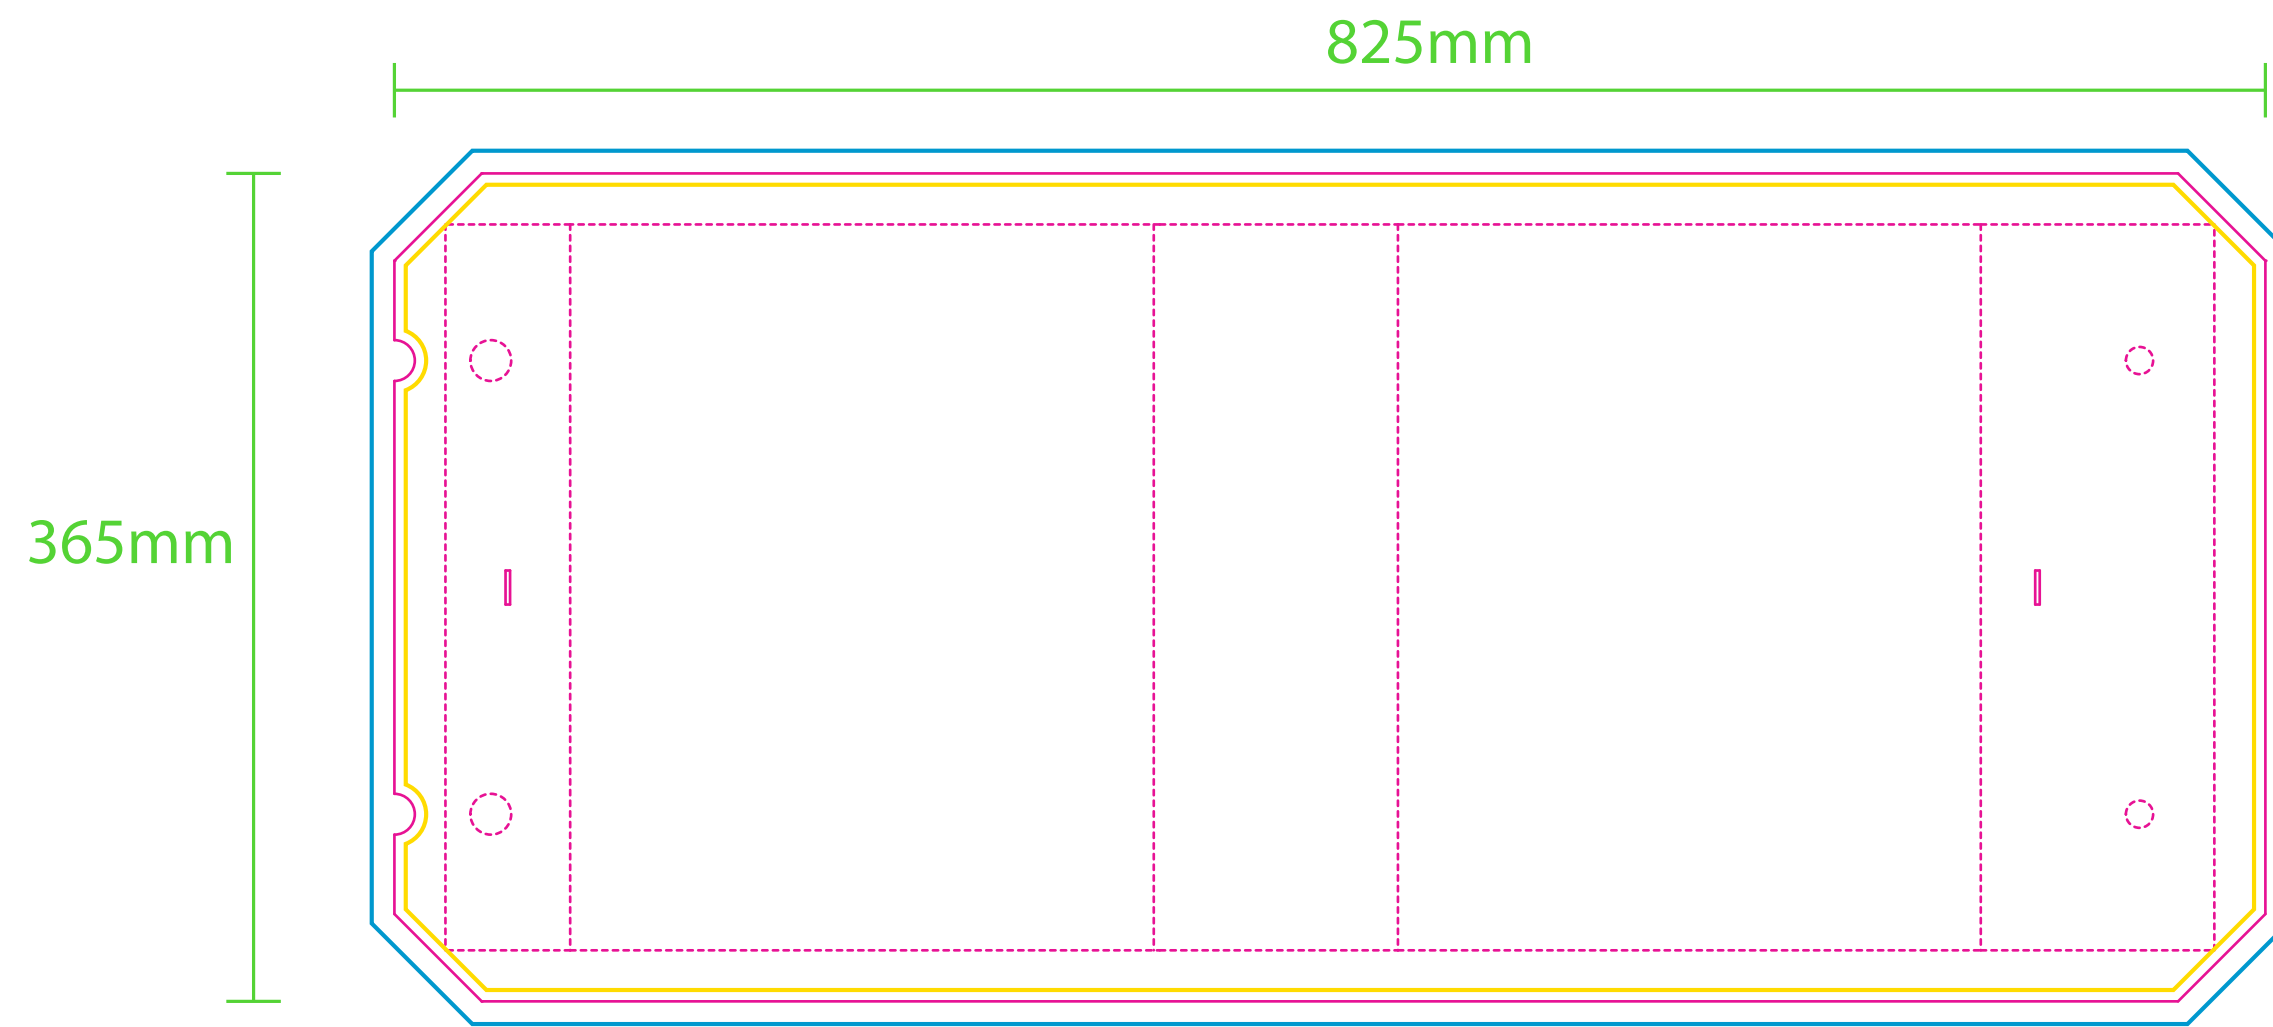

Product: PCPB530
Product Size: 320mm(w)x 260mm(h)x 105mm(d)
Decoration Options: CMYK

Shown at 30% actual size
Print size: 825mm(w) x 365mm(h)

Print size: 511.7mm(w) x 489mm(h)

Print size: 794mm(w) x 312mm(h)

- Knife line
- Safe print area
- Bleed area