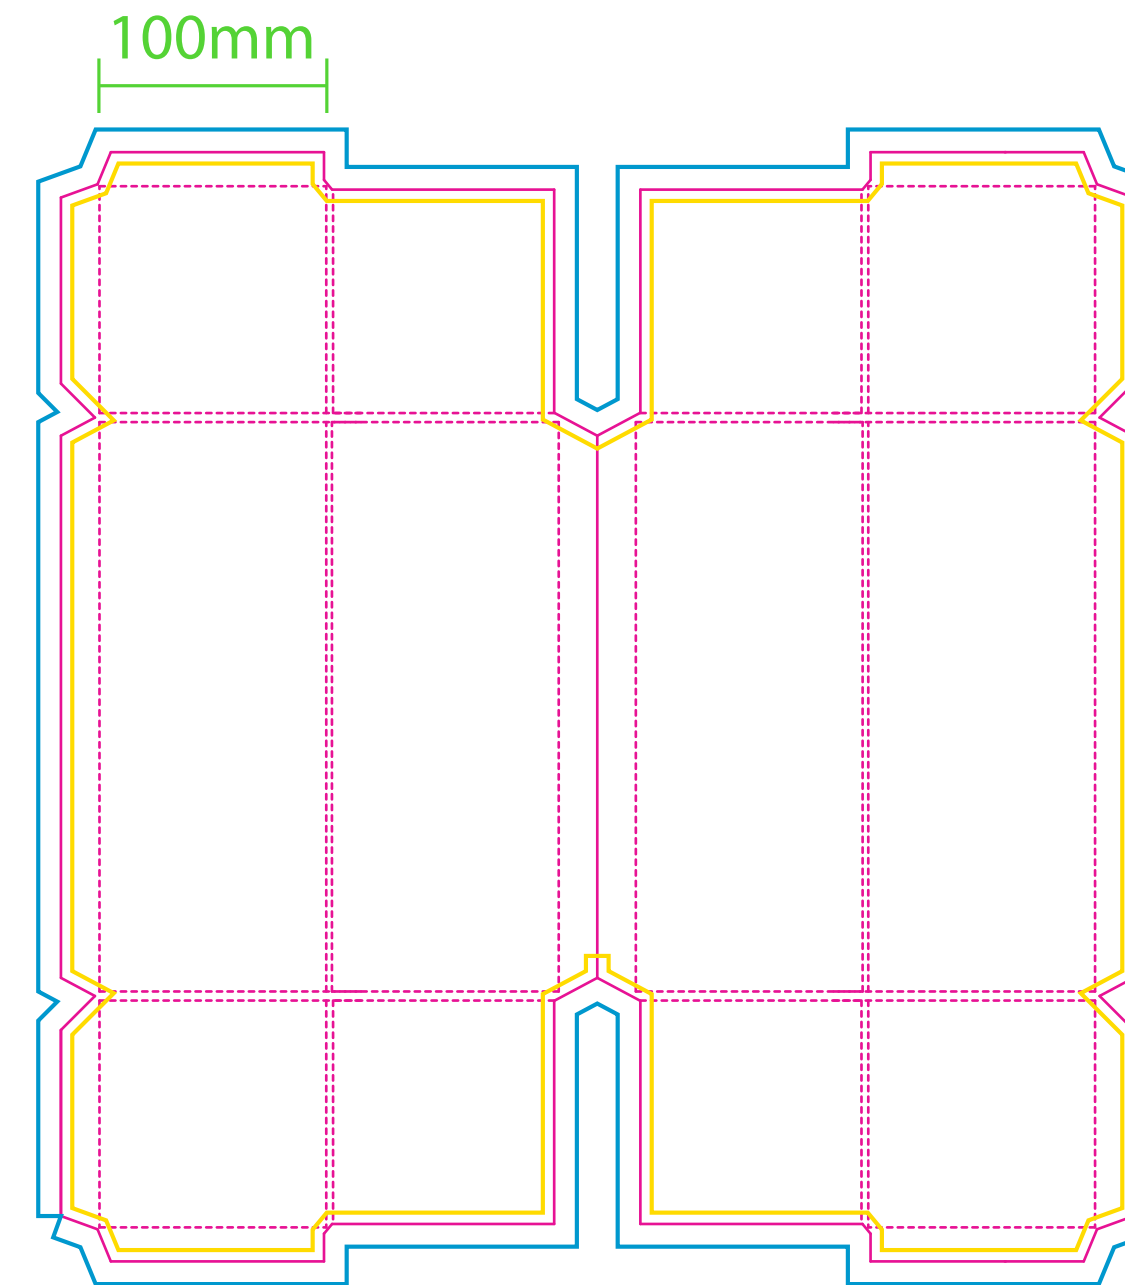

Product: PCPB530
Product Size: 320mm(w)x 260mm(h)x 105mm(d)
Decoration Options: CMYK

Shown at 30% actual size
Print size: 825mm(w) x 365mm(h)

Print size: 511.7mm(w) x 489mm(h)

Print size: 794mm(w) x 312mm(h)

- Knife line
- Safe print area
- Bleed area