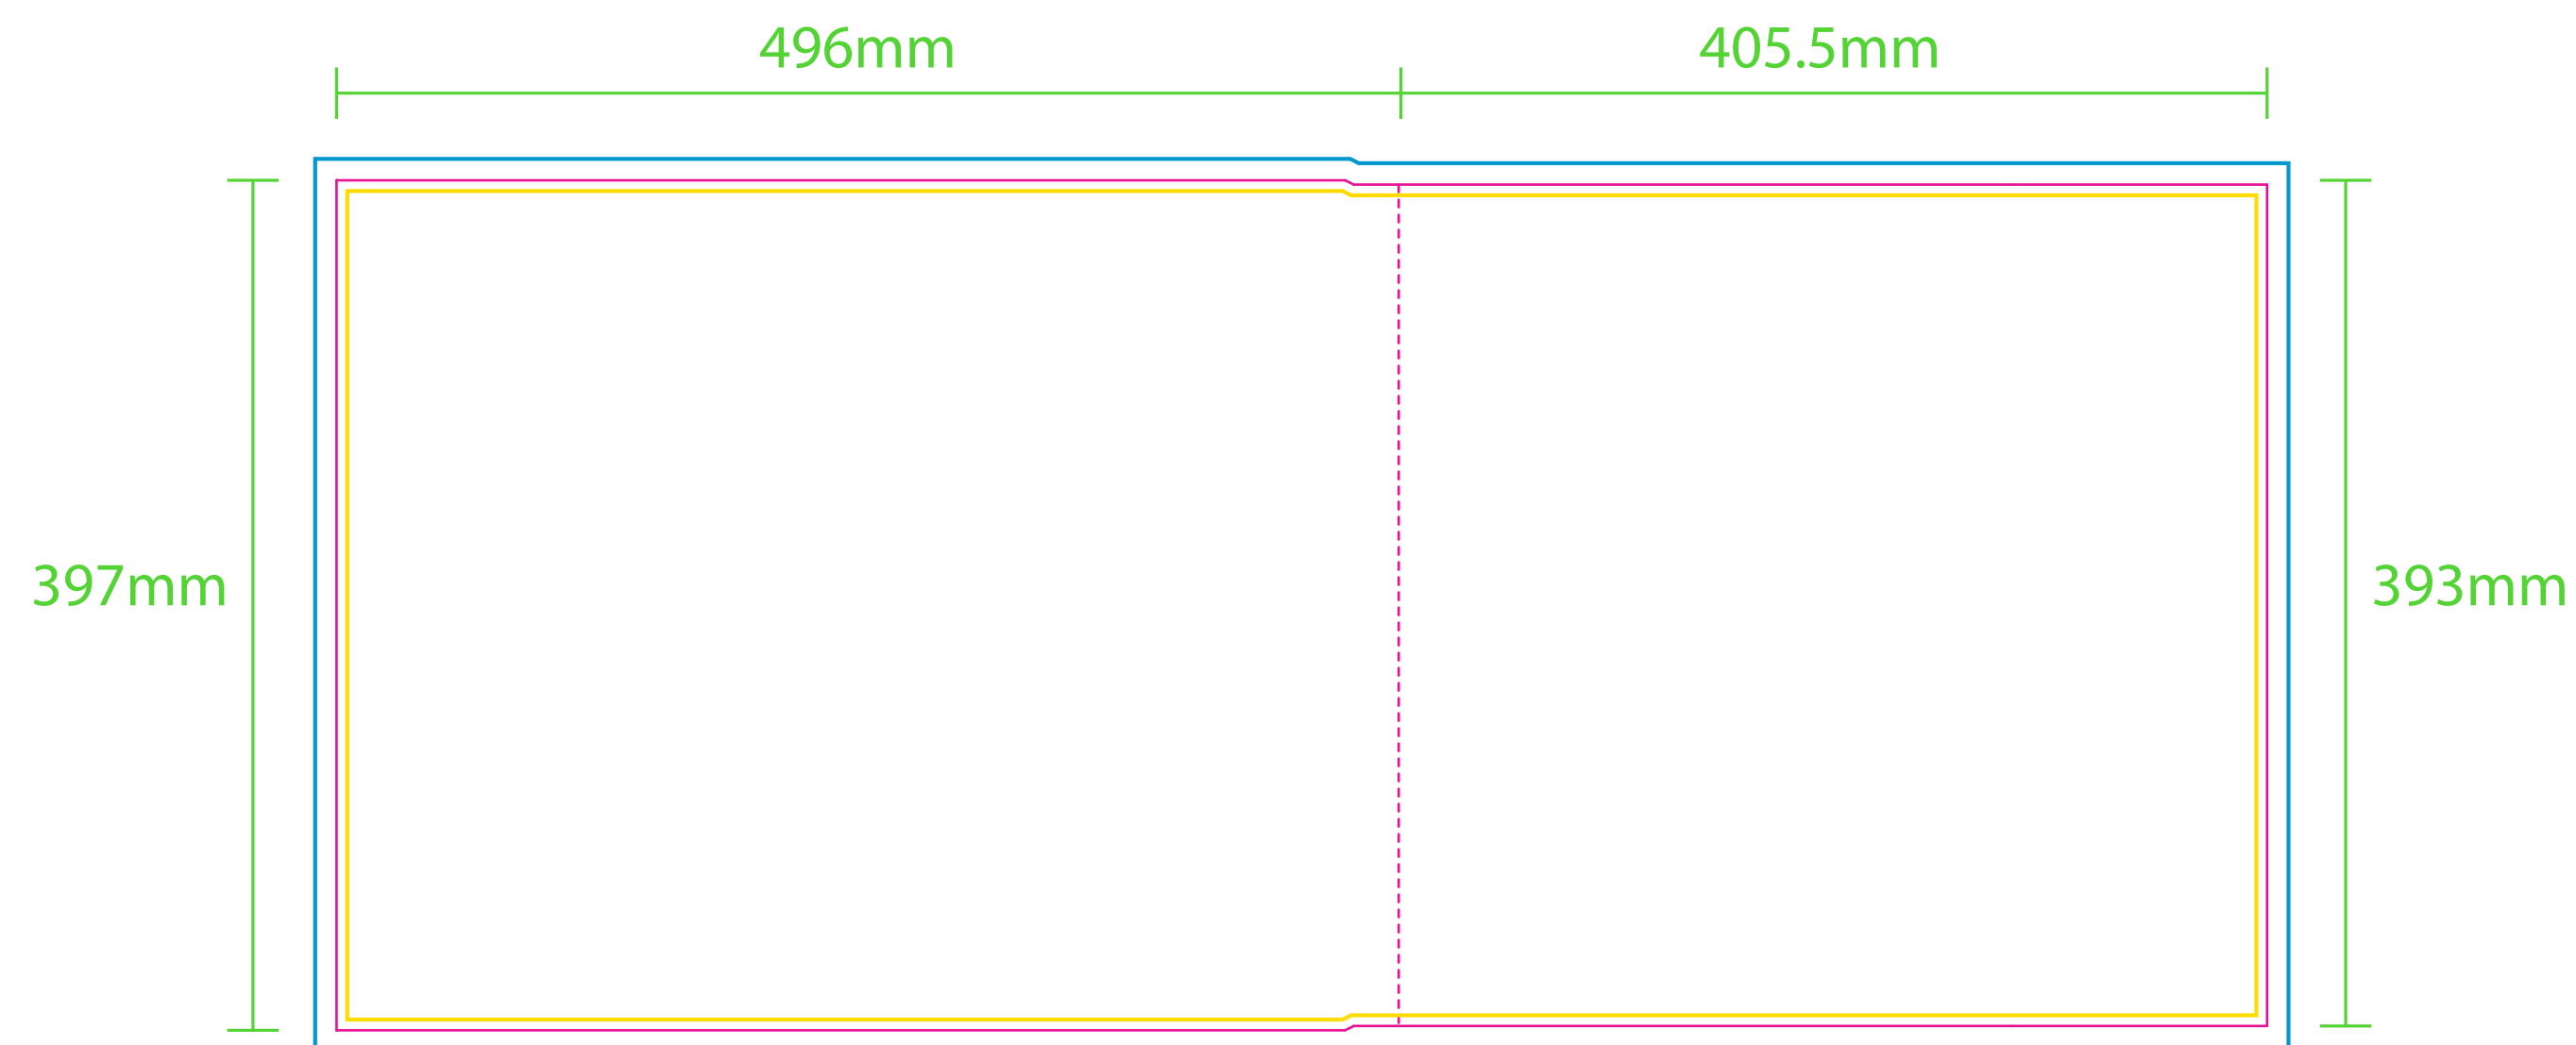

Product: PCPB525  
Product Size: 405mm(w)x 315mm(h)x 105mm(d)  
Decoration Options: CMYK

Print size: 934.5mm(w) x 450mm(h)  
Shown at 30% actual size

Print size: 437mm(w) x 544mm(h)

Print size: 901.5mm(w) x 397mm(h)

- Knife line
- Safe print area
- Bleed area