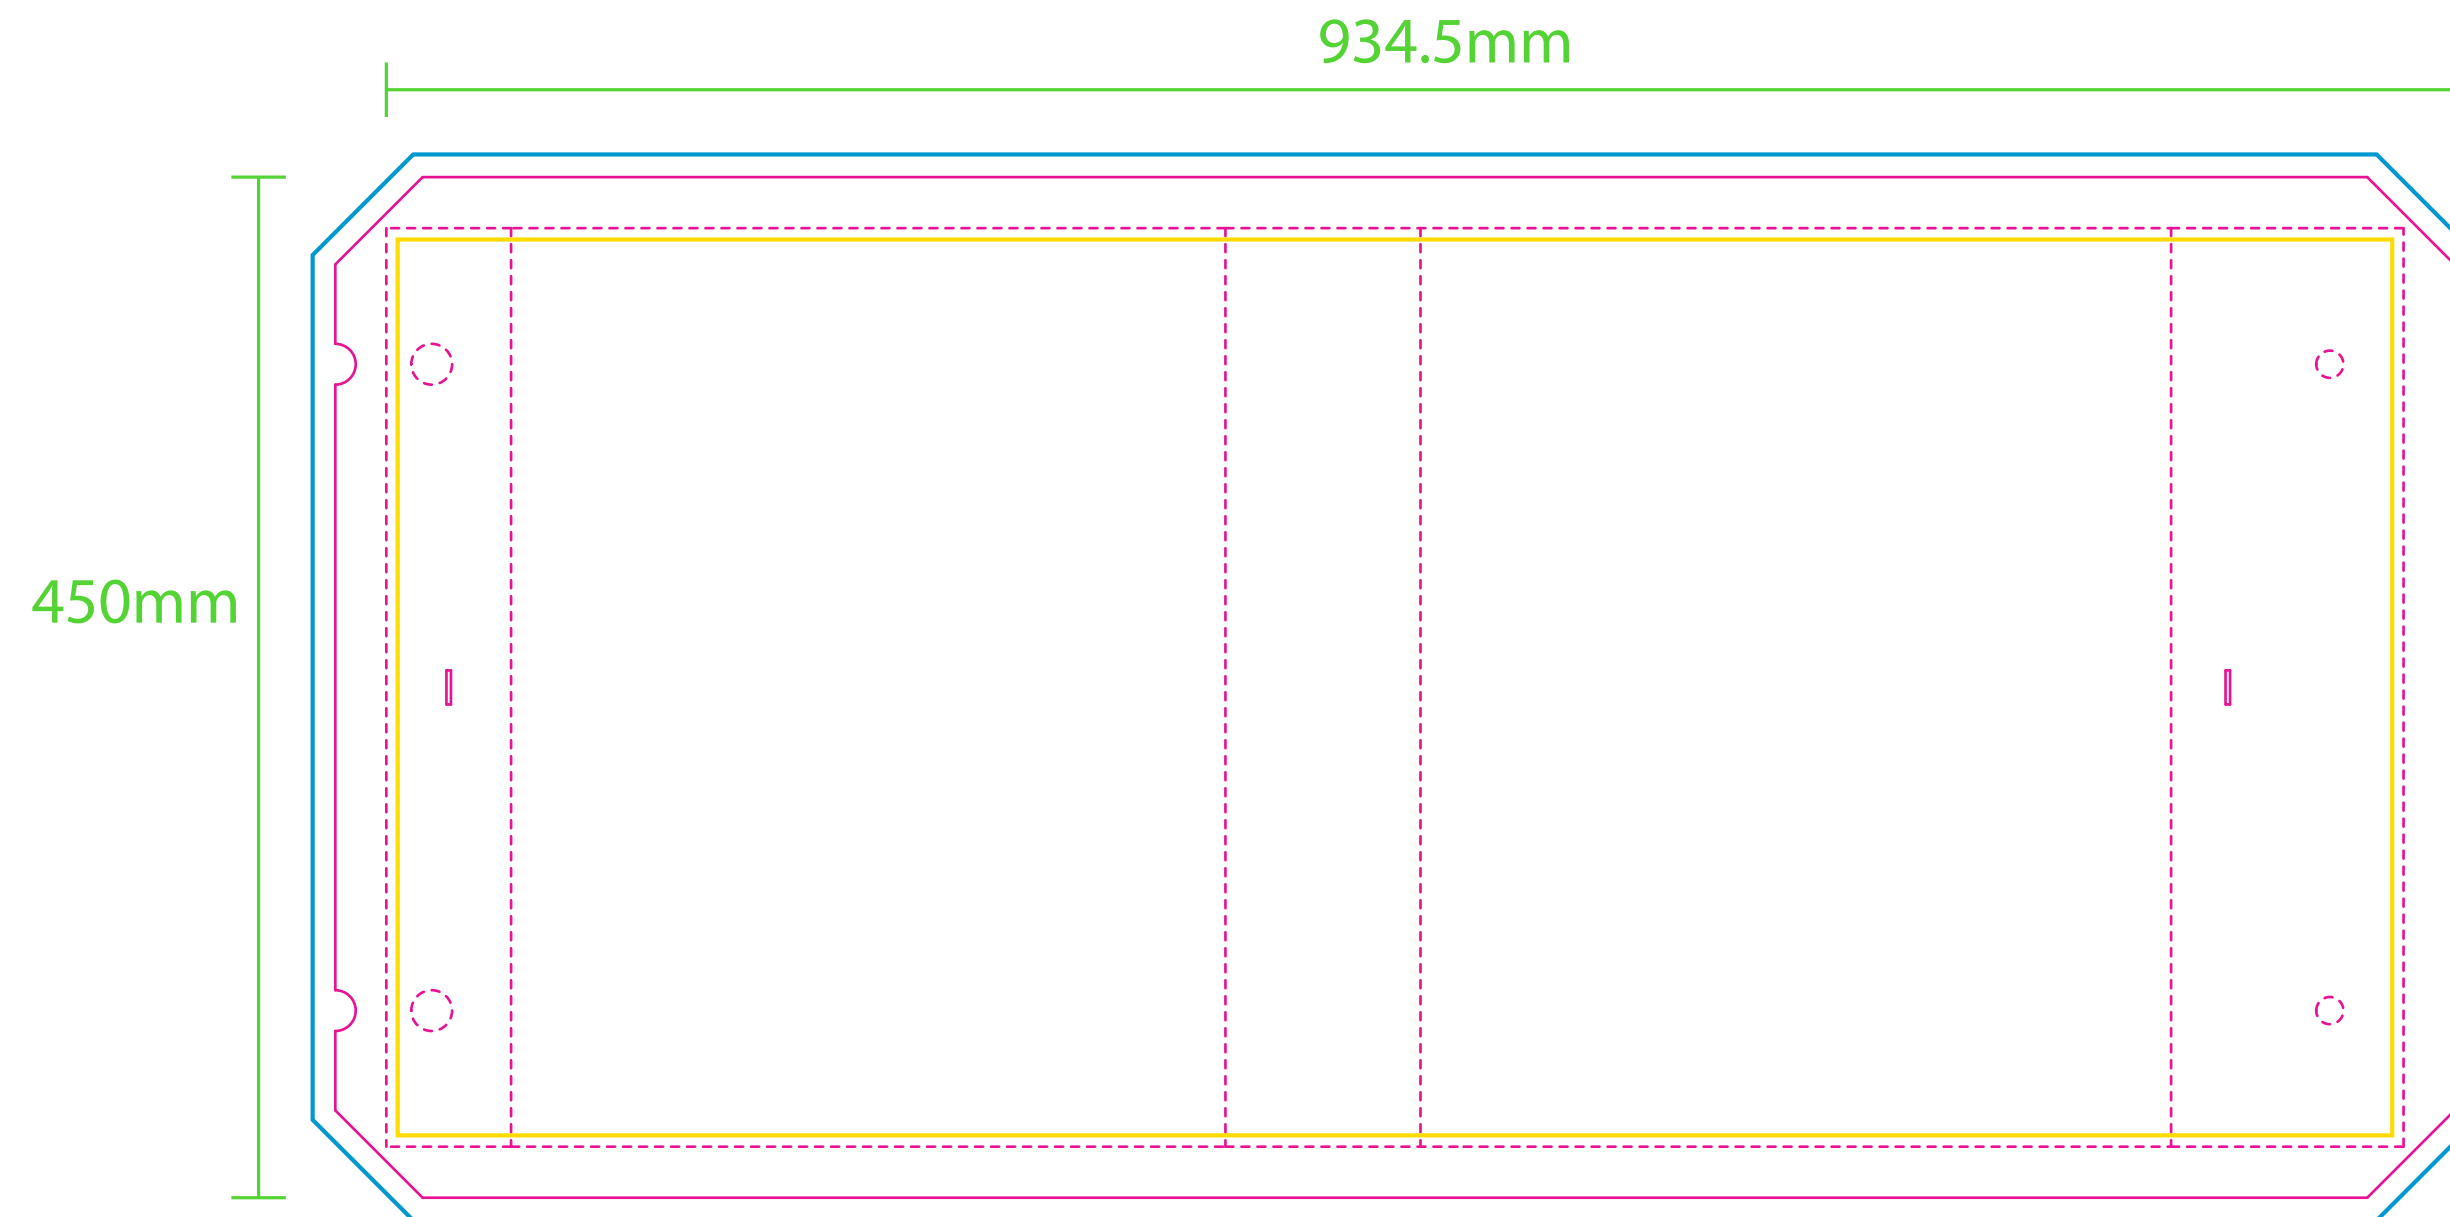

Product: PCPB525  
Product Size: 405mm(w)x 315mm(h)x 105mm(d)  
Decoration Options: CMYK

Print size: 934.5mm(w) x 450mm(h)  
Shown at 30% actual size

Print size: 437mm(w) x 544mm(h)

Print size: 901.5mm(w) x 397mm(h)

- Knife line
- Safe print area
- Bleed area