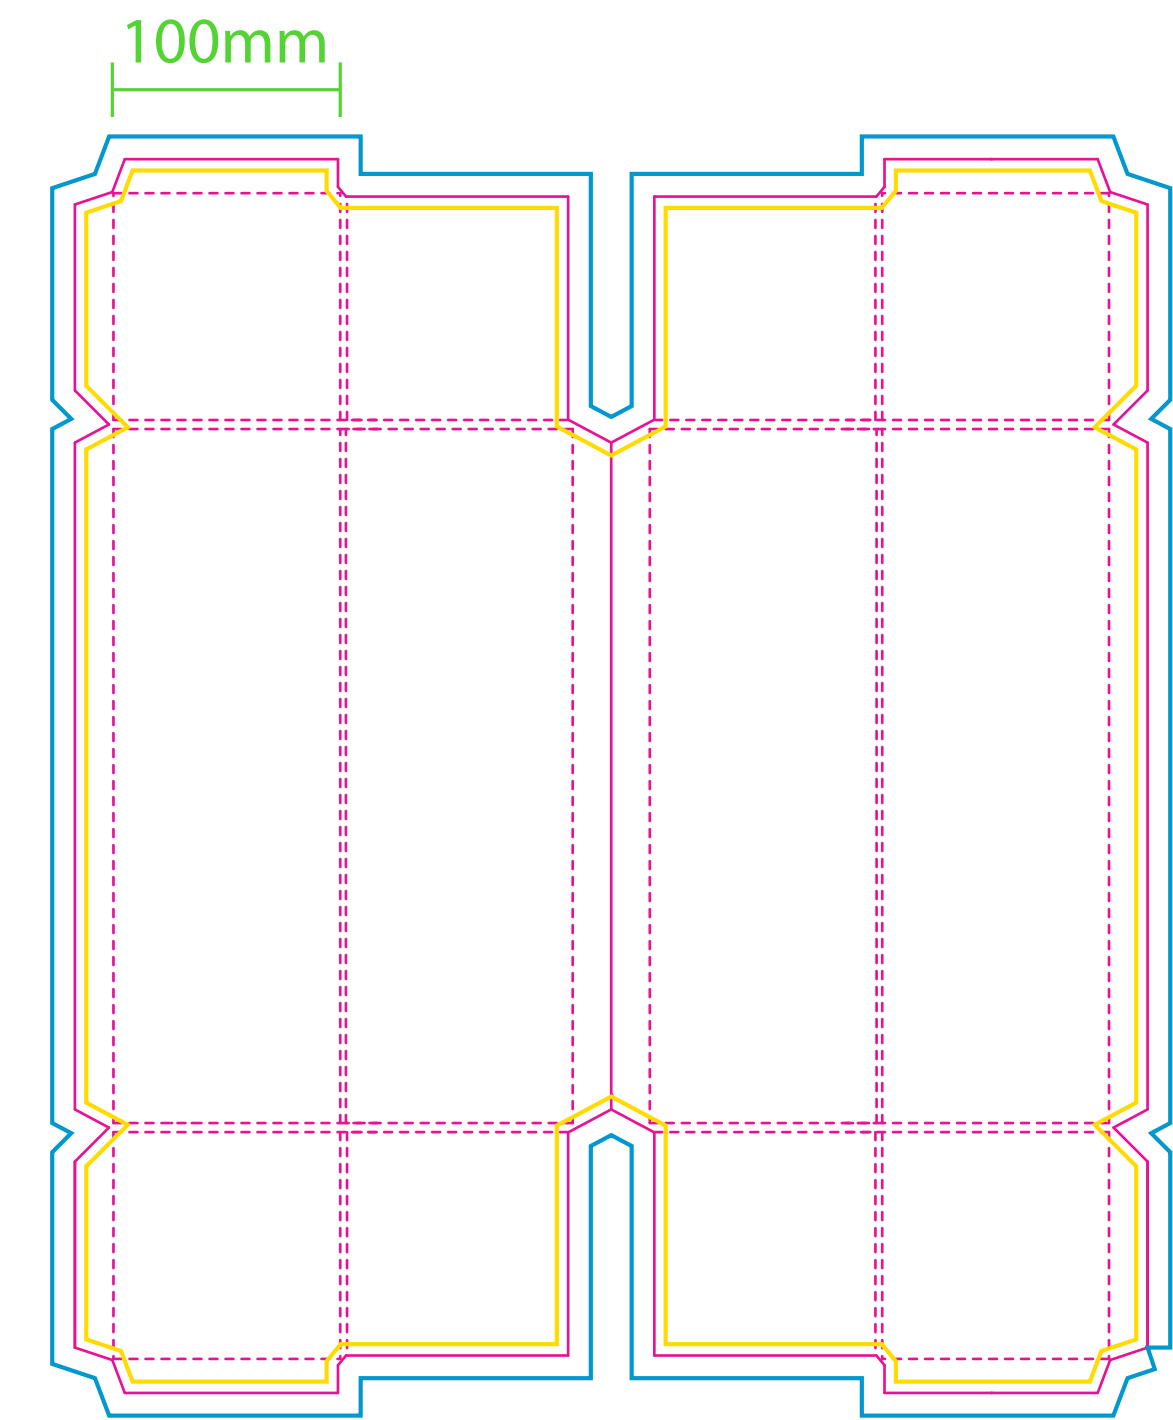

Product: PCPB525  
Product Size: 405mm(w)x 315mm(h)x 105mm(d)  
Decoration Options: CMYK

Print size: 934.5mm(w) x 450mm(h)  
Shown at 30% actual size

Print size: 437mm(w) x 544mm(h)

Print size: 901.5mm(w) x 397mm(h)

- Knife line
- Safe print area
- Bleed area