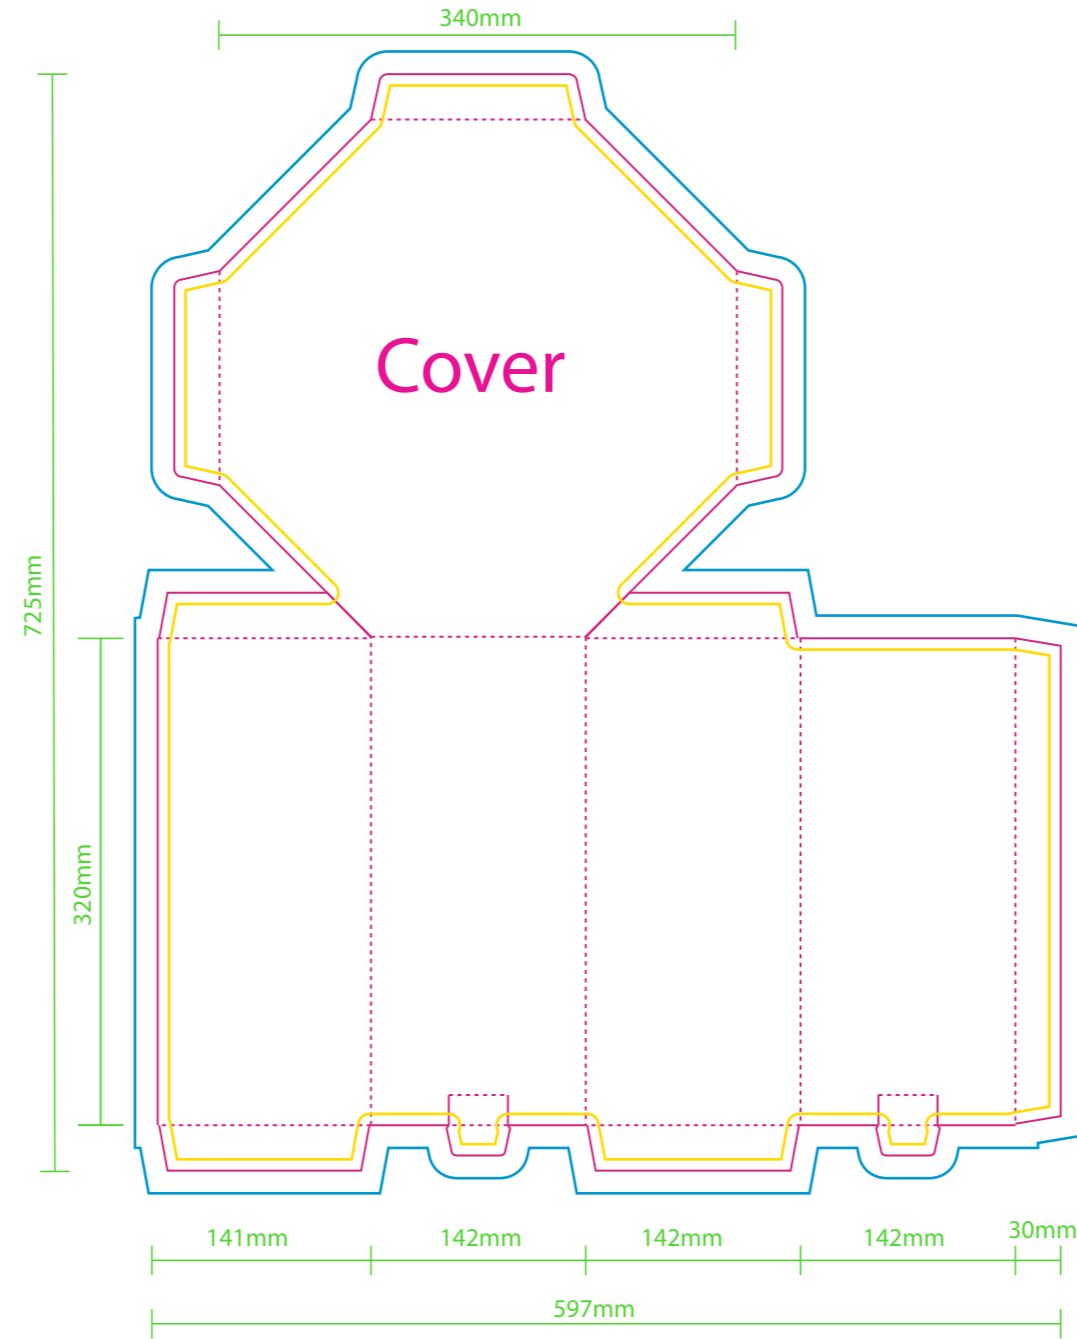

Product: PCPB515  
 Product Size: 340mm(w)x320mm(h)x340mm(d)  
 Decoration Options: Screen Print, CMYK

## Screen Print

Shown at 20% actual size  
 Print size: 120mm(w) x 80mm(h)

## CMYK

Shown at 20% actual size  
 Print size: 597mm(w) x 725mm(h)

- Knife line
- Safe print area
- Bleed area

Shown at 20% actual size  
 Print size: 597mm(w) x 725mm(h)