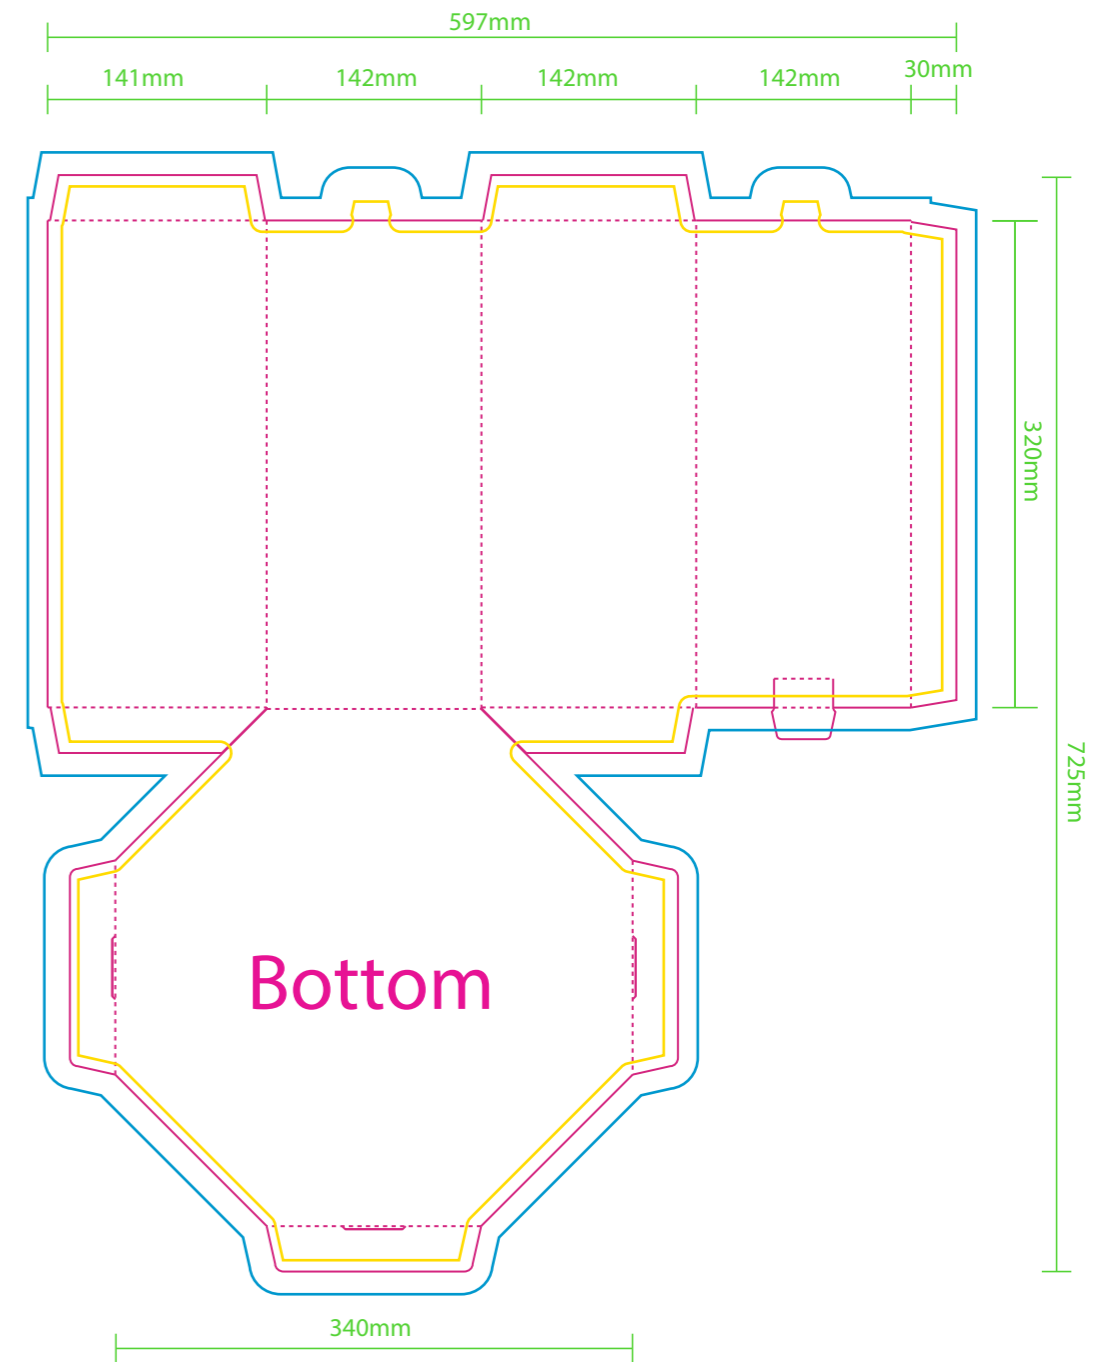

Product: PCPB515  
 Product Size: 340mm(w)x320mm(h)x340mm(d)  
 Decoration Options: Screen Print, CMYK

## Screen Print

Shown at 20% actual size  
 Print size: 120mm(w) x 80mm(h)

## CMYK

Shown at 20% actual size  
 Print size: 597mm(w) x 725mm(h)

- Knife line
- Safe print area
- Bleed area

Shown at 20% actual size  
 Print size: 597mm(w) x 725mm(h)