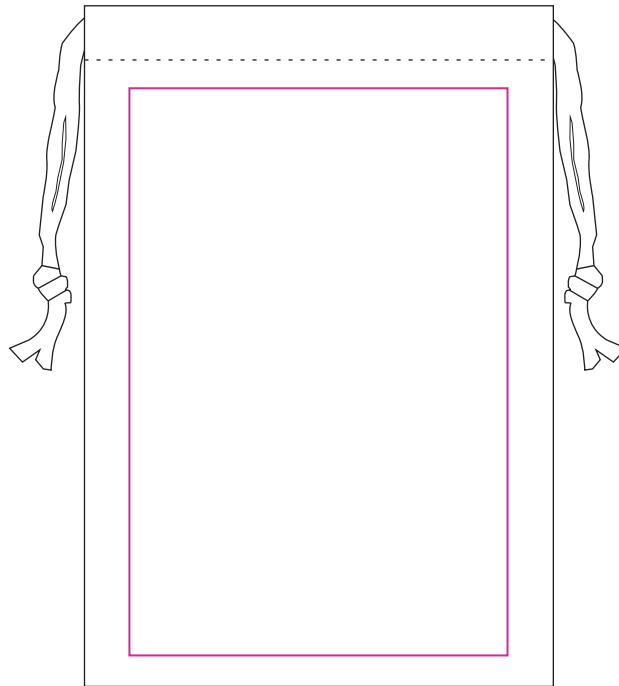

Product: PCPB501
Product Size: Pouch: W 180mm x H 124mm
Tag(single): 40 x 20mm
Tag(double): 80 x 20mm
Bag: W 250mm x H 300mm

Decoration Options: Screen print , Heat Transfer Full colour

Bag

Print size: 30mm(w) x 15mm(h)
Shown at 30% actual size

Pouch

Print size: 100mm(w) x 150mm(h)
Shown at 50% actual size