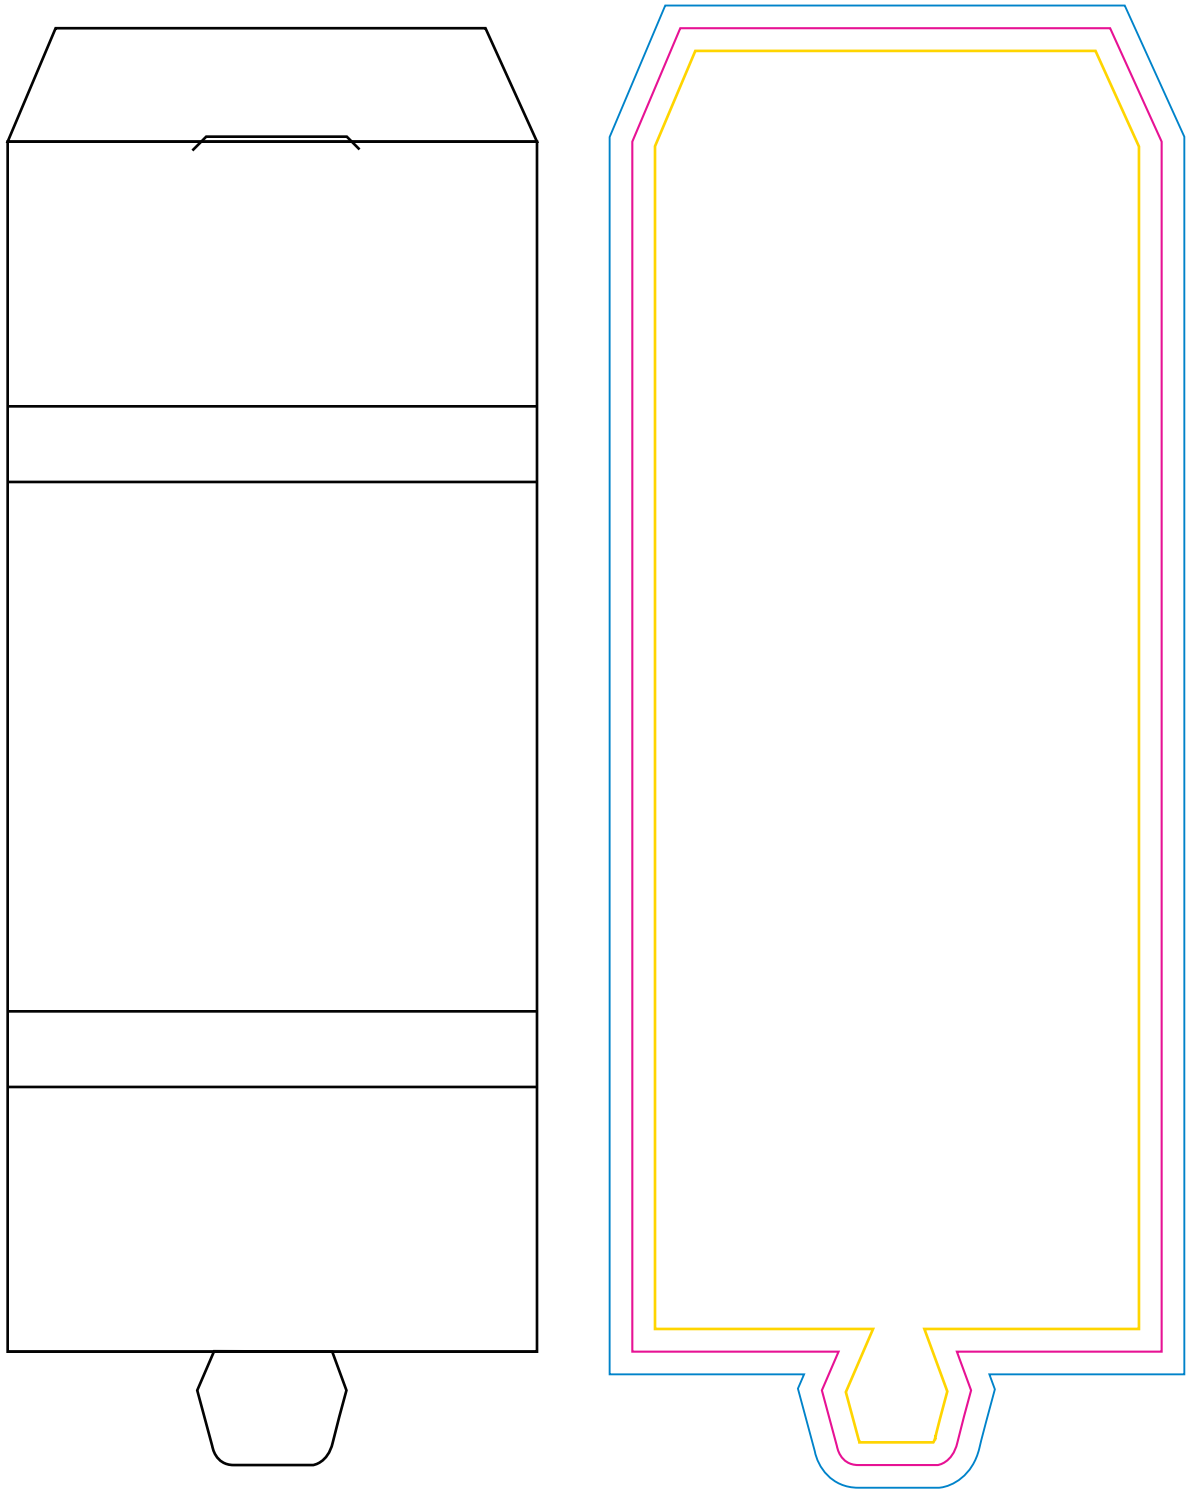

Product: PCPB500
Product Size: Bag: W 250mm x H 300mm
Tag(single): 40 x 20mm
Tag(double): 80 x 20mm
Paper Roll Package: 190 x 70mm
Decoration Options: CMYK,Embroidery

Print size: 30mm(w) x 15mm(h)
Shown at 50% actual size

Print size: 70mm(w) x 190mm(h)
Shown at 100% actual size

- Knife Line
- Safe print area
- Bleed area