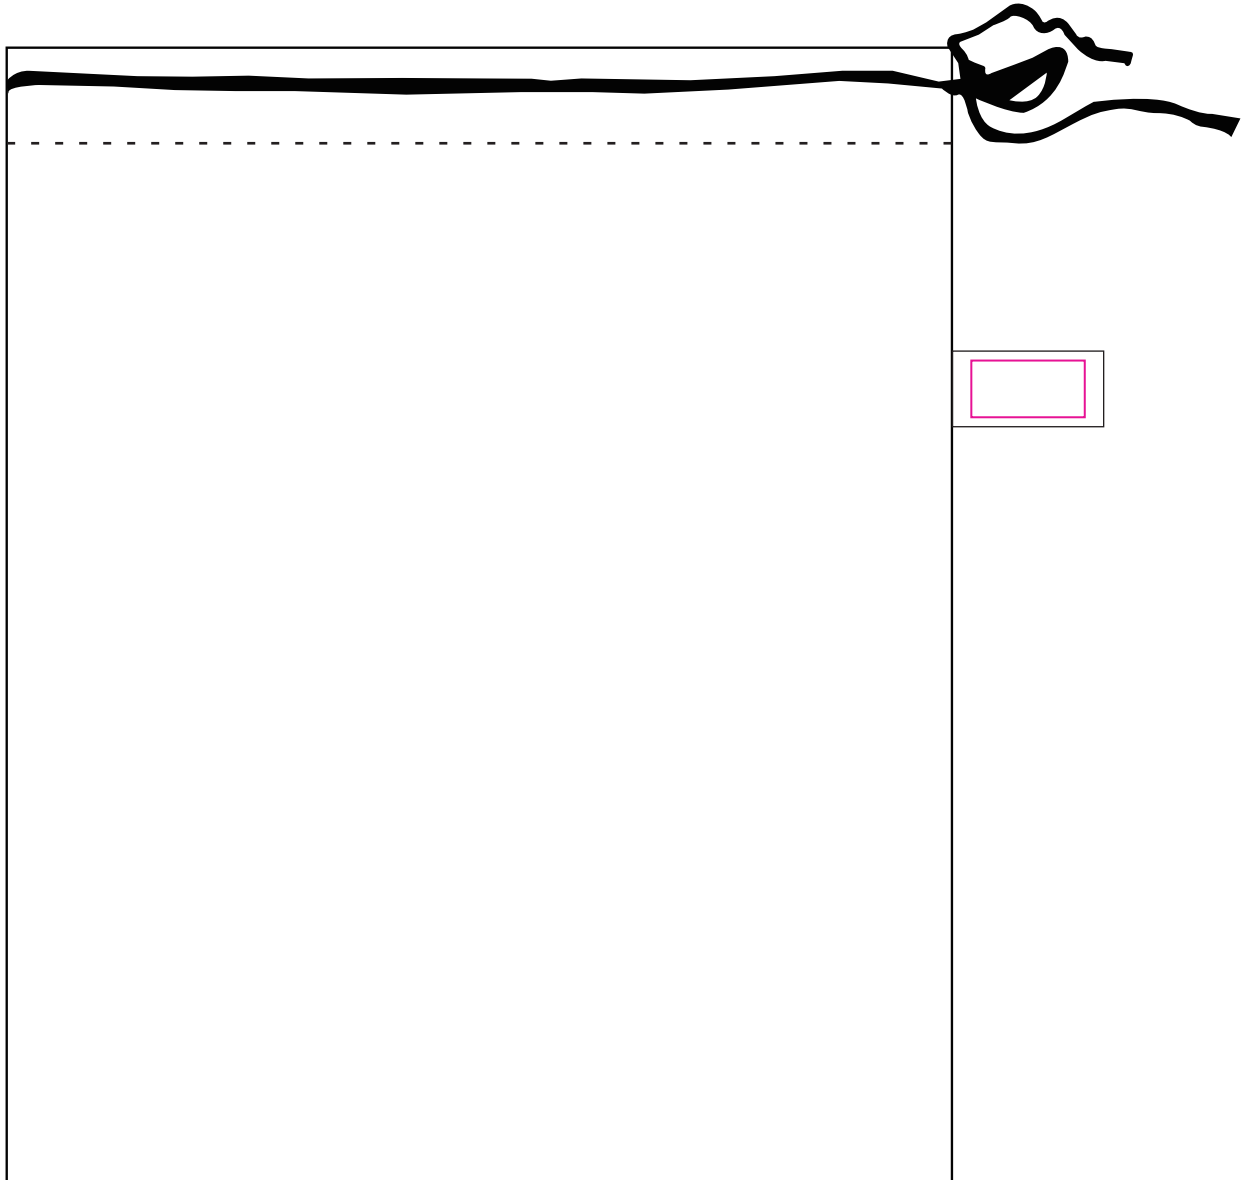

Product: PCPB500
Product Size: Bag: W 250mm x H 300mm
Tag(single): 40 x 20mm
Tag(double): 80 x 20mm
Paper Roll Package: 190 x 70mm
Decoration Options: CMYK,Embroidery

Print size: 30mm(w) x 15mm(h)
Shown at 50% actual size

Print size: 70mm(w) x 190mm(h)
Shown at 100% actual size

- Knife Line
- Safe print area
- Bleed area