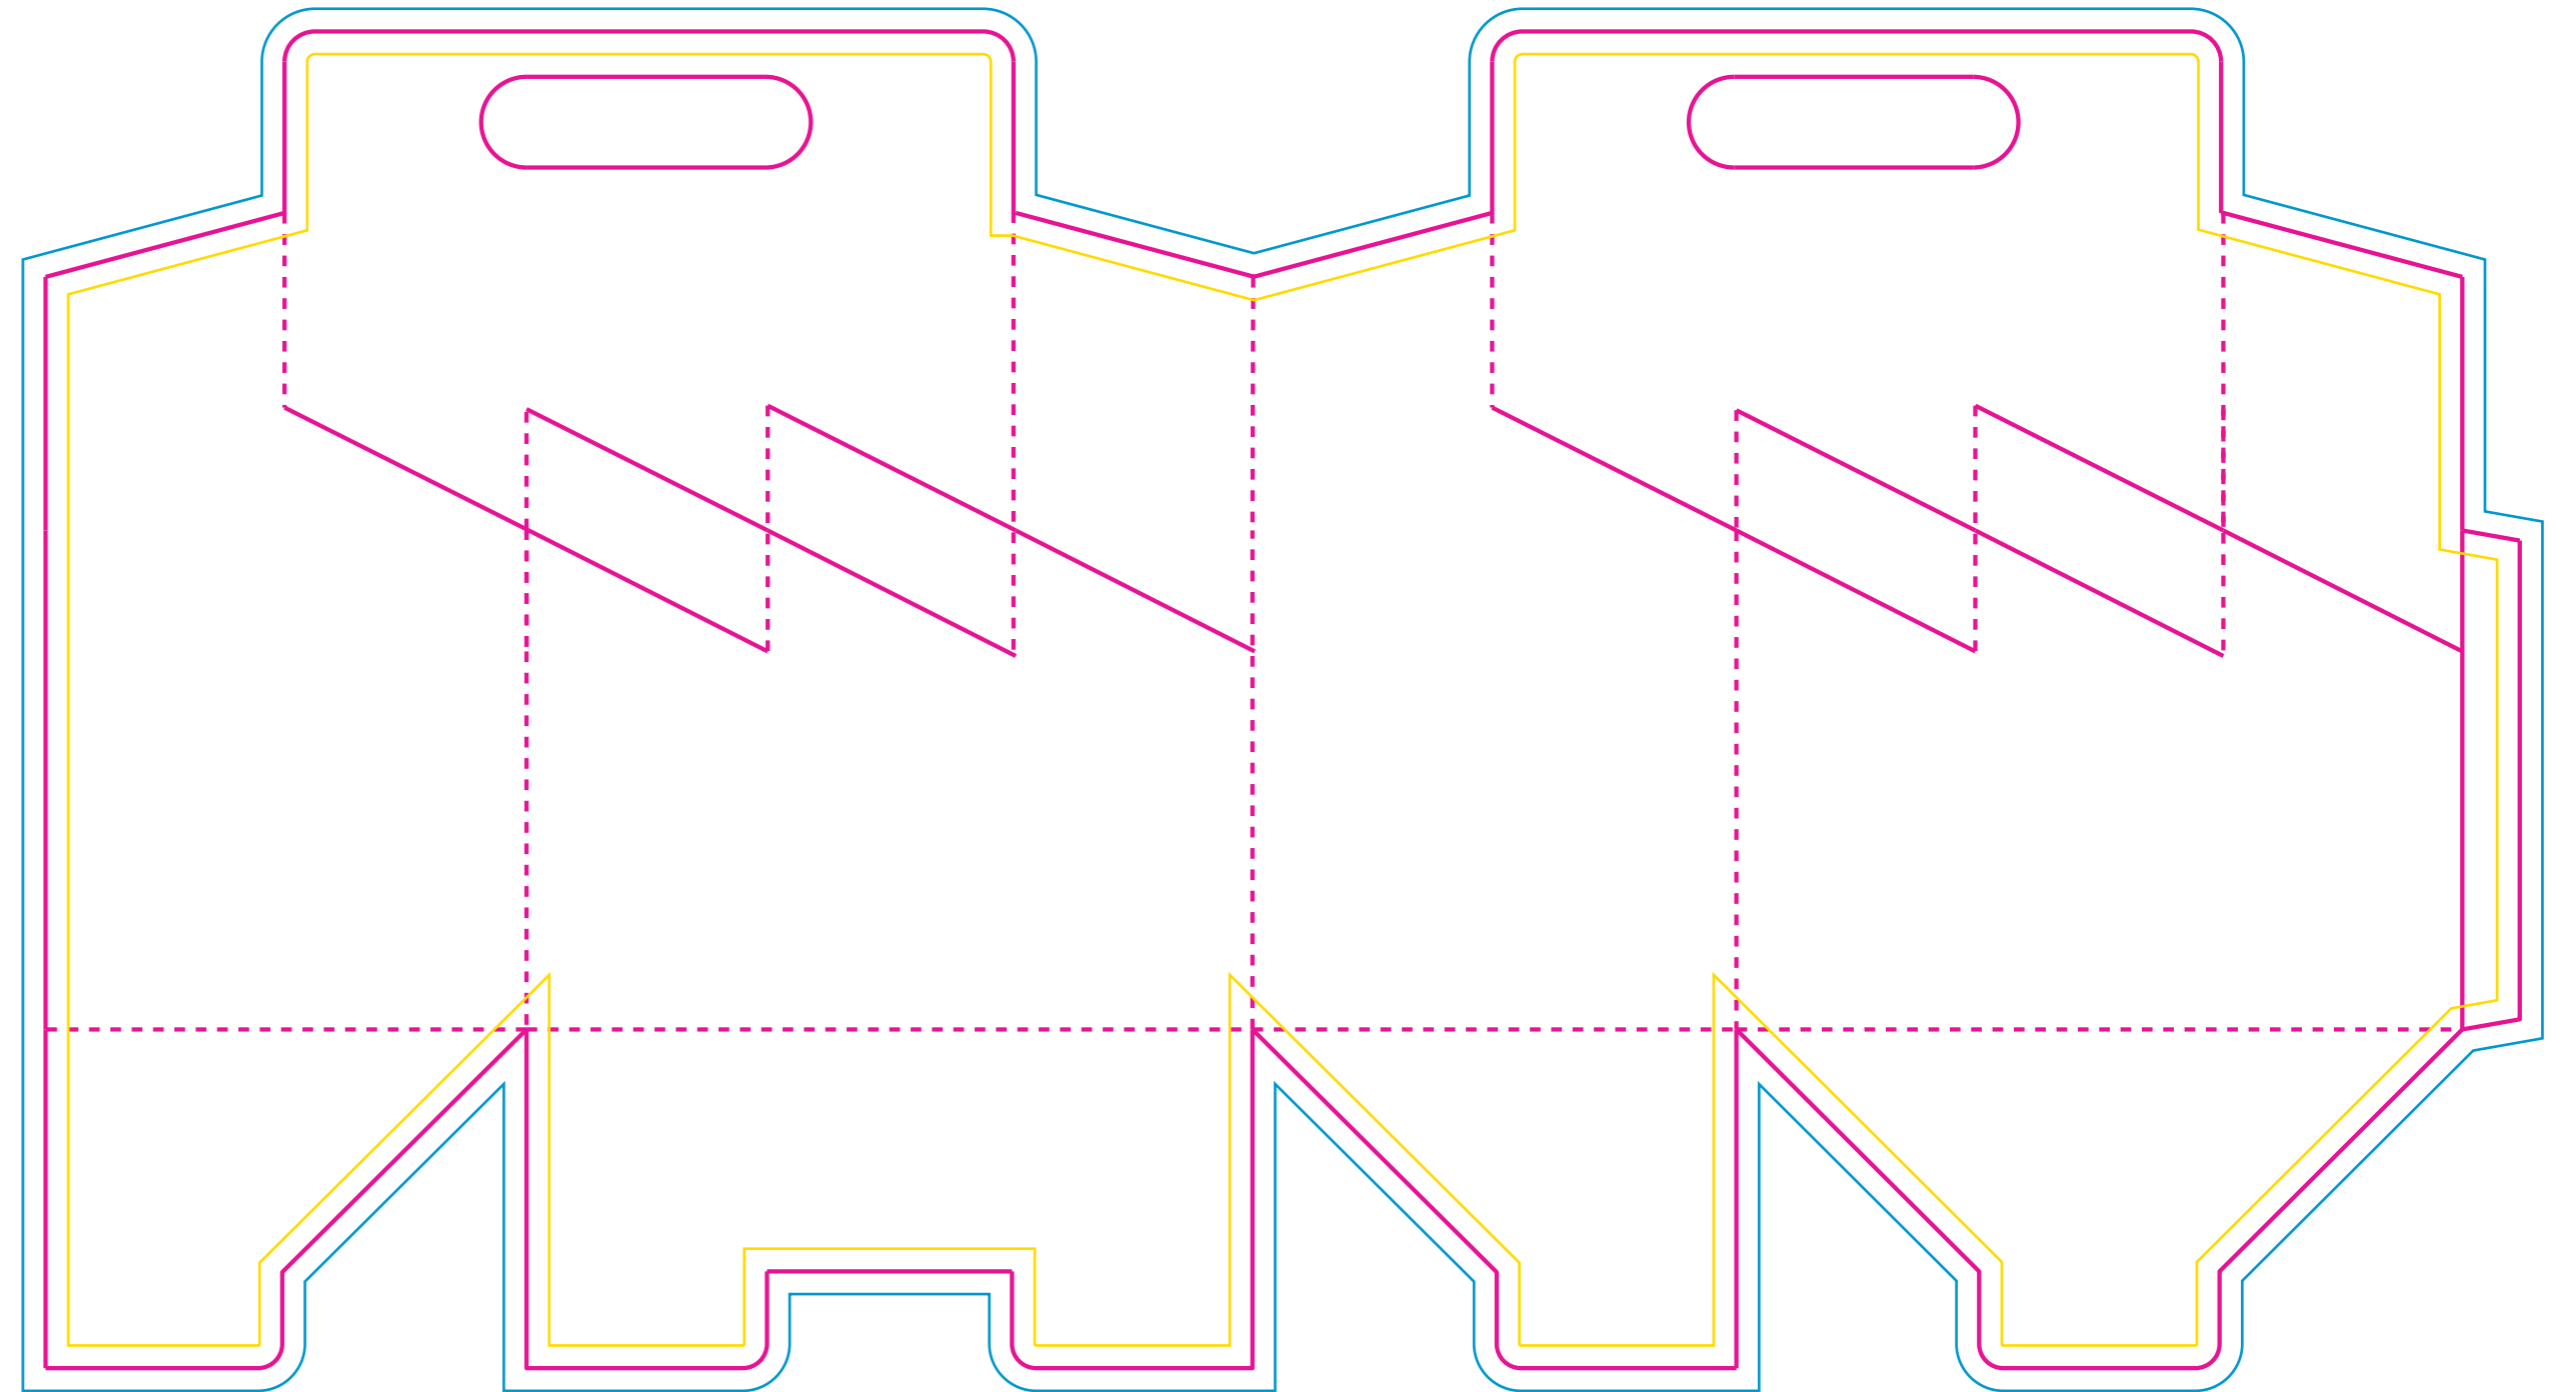

Product: PCPB495
Product Size: 240mm(w)x 330mm(h)x 160mm(d)
Decoration Options: Screen Print, Full colour print

Screen print

Print size: 100mm(w) x 30mm(h)
Shown at 50% actual size

Full colour

Print size: 818mm(w) x 442mm(h)
Shown at 40% actual size

- Knife line
- Safe print area
- Bleed area