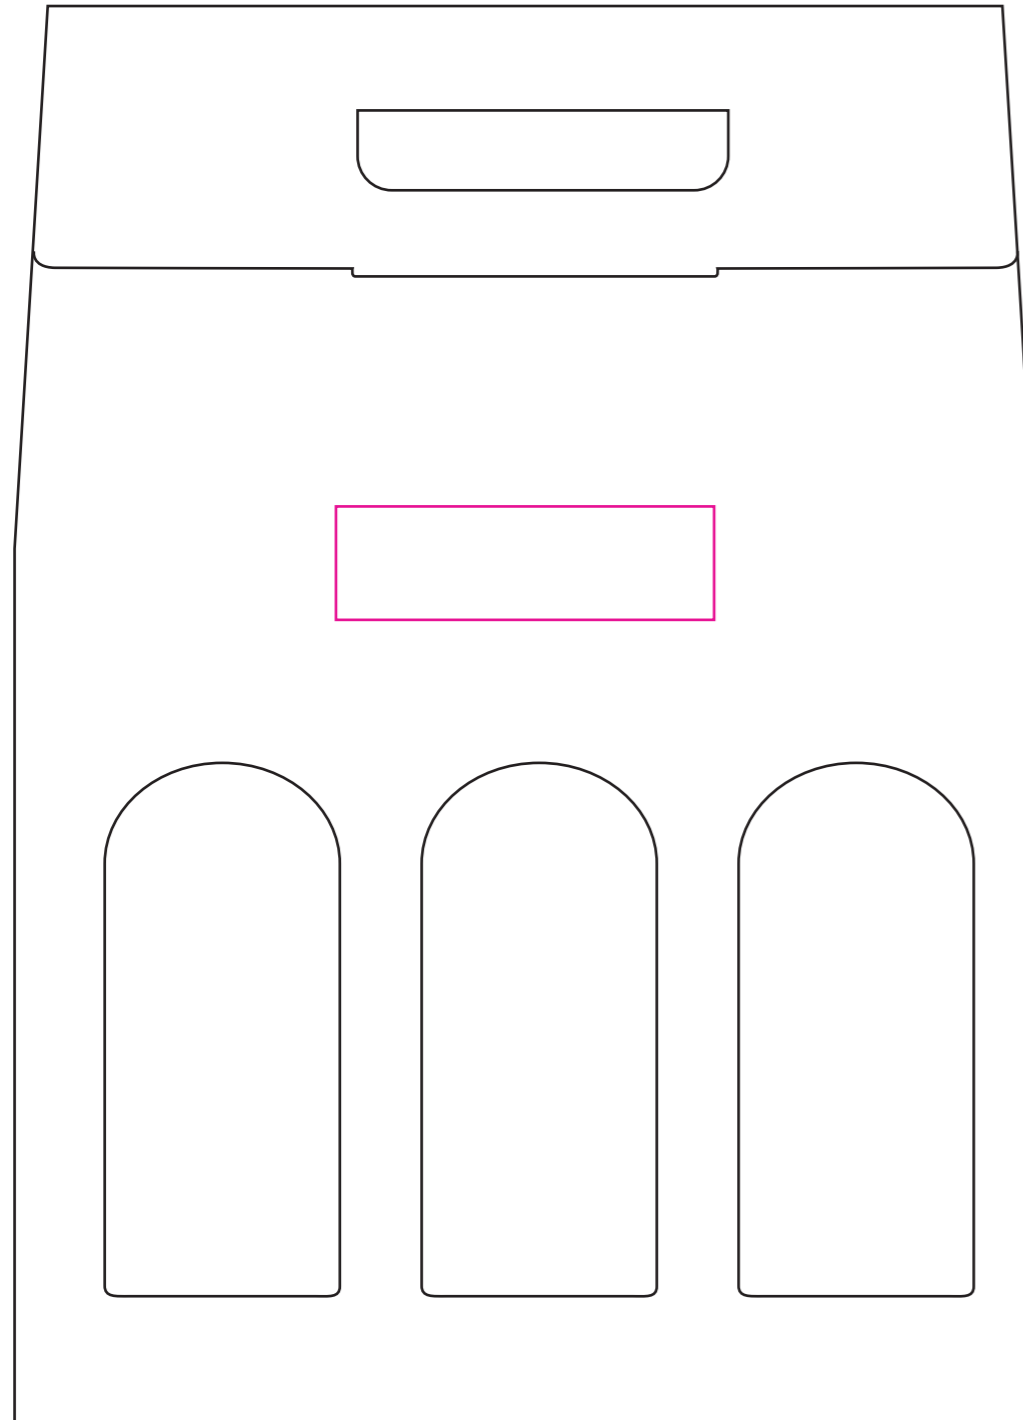

Product: PCPB490
Product Size: 270mm (w)x 375mm(h) x90mm(d)
Decoration Options: Screen Print, Full colour print

Screen Print

Print size: 100mm(w) x 30mm(h)
Shown at 50% actual size

Full colour print

Print size: 734mm(w) x 554mm(h)
Shown at 35% actual size

- Knife line
- Safe print area
- Bleed area