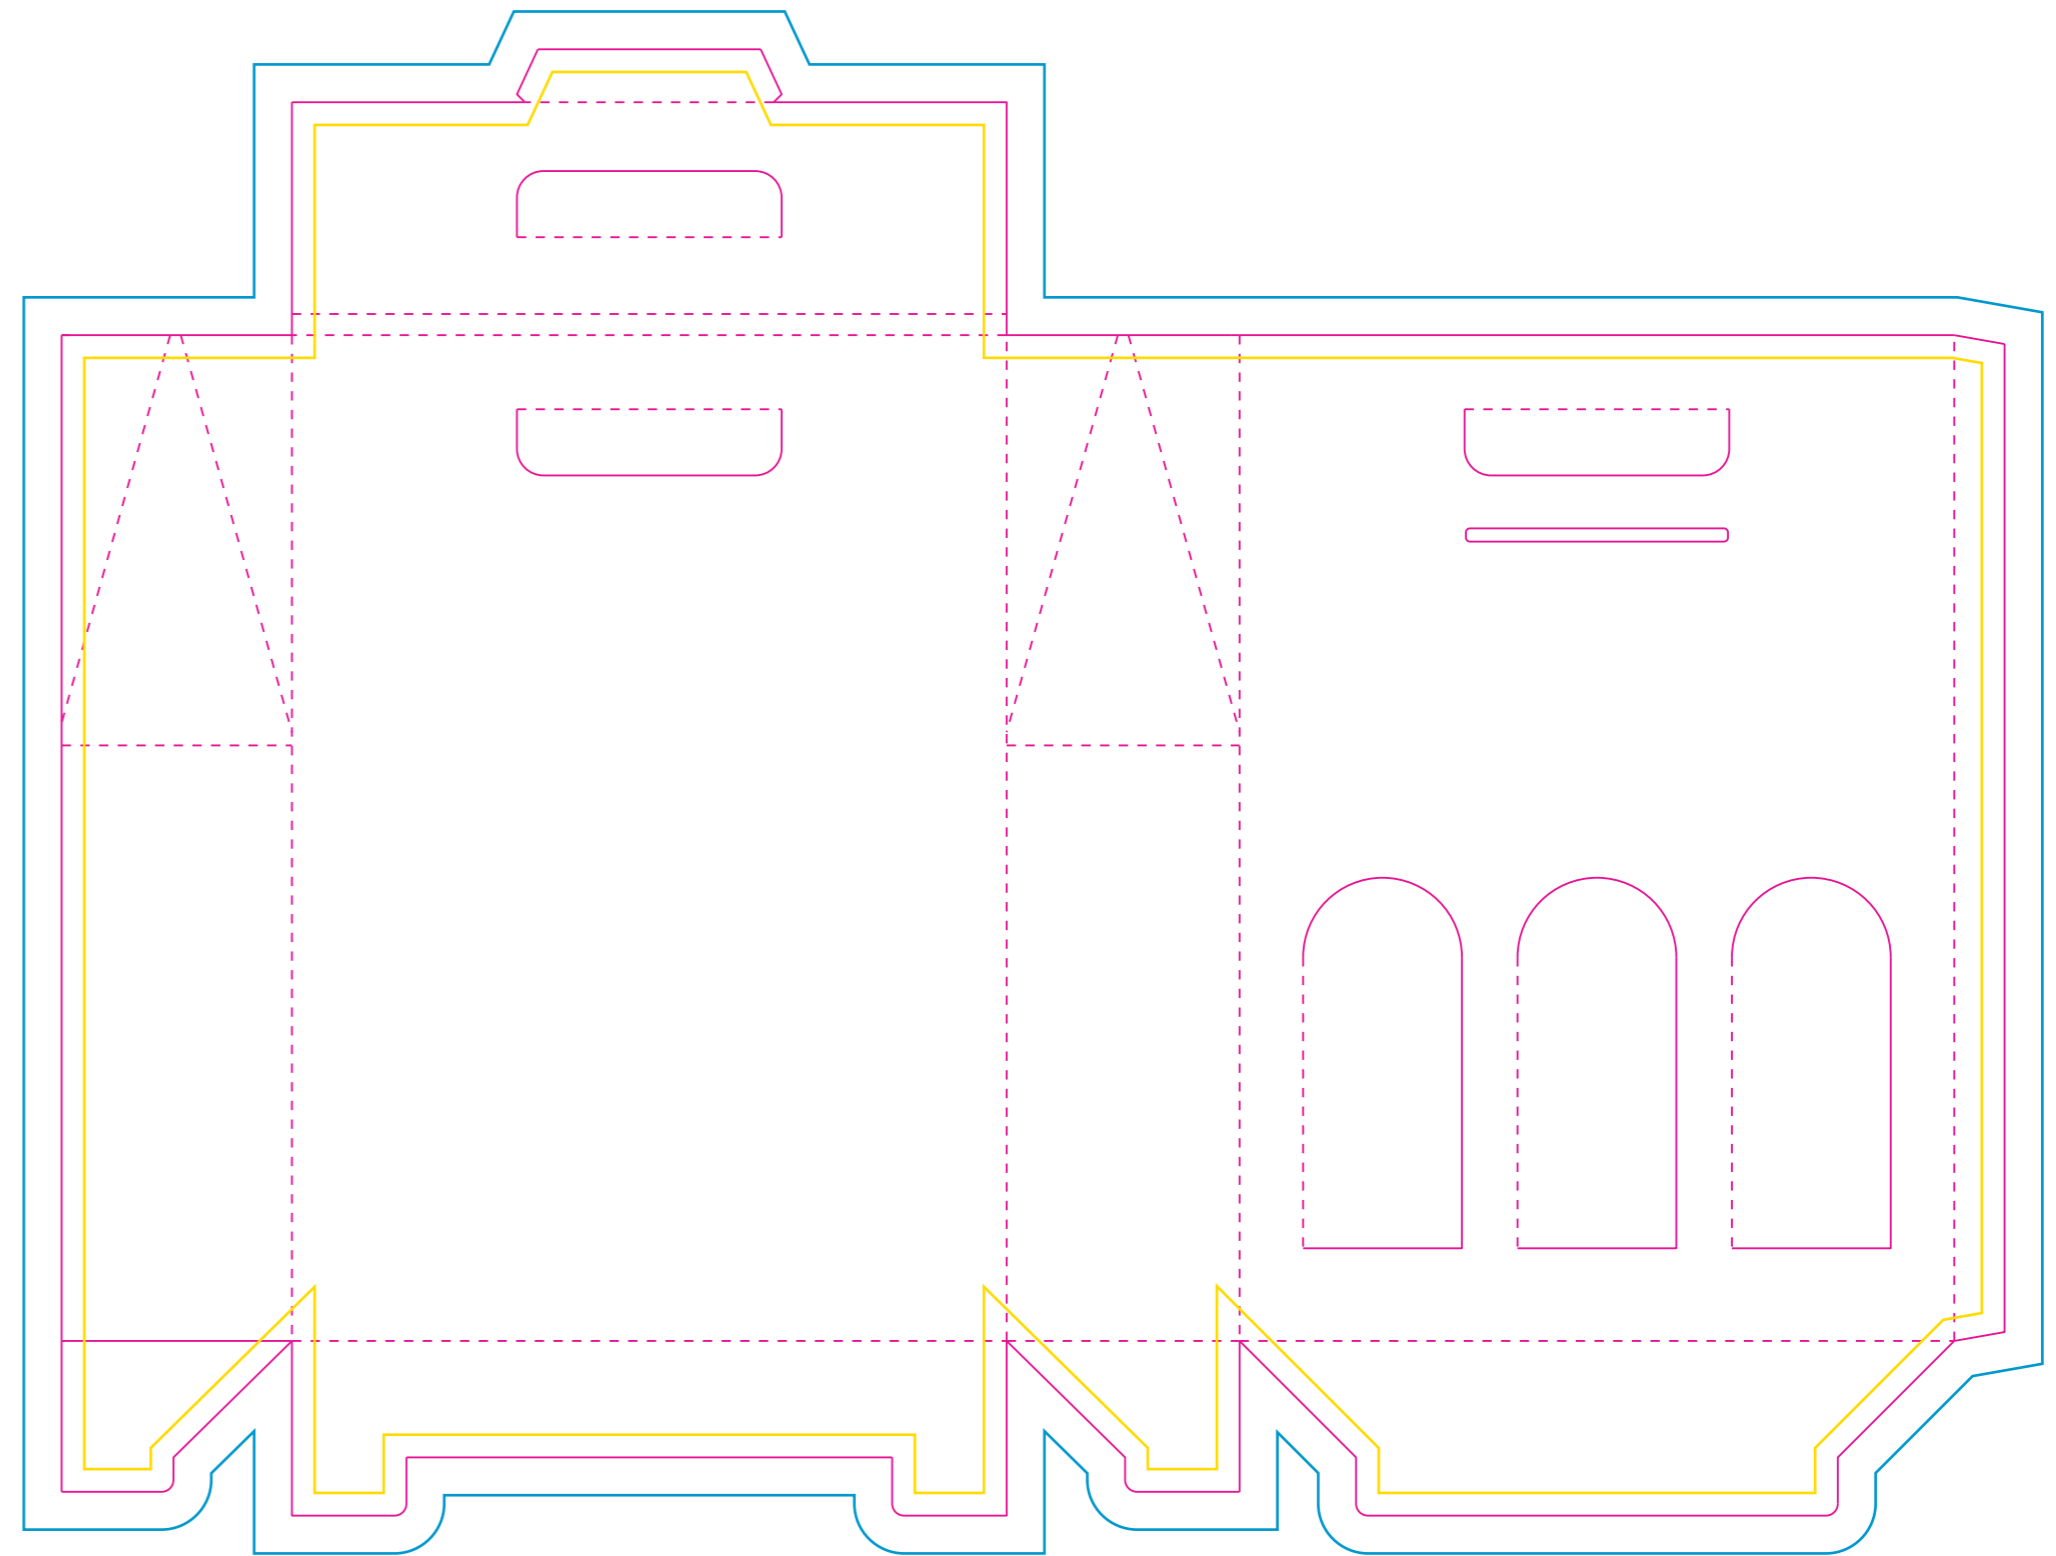

Product: PCPB490
Product Size: 270mm (w)x 375mm(h) x90mm(d)
Decoration Options: Screen Print, Full colour print

Screen Print

Print size: 100mm(w) x 30mm(h)
Shown at 50% actual size

Full colour print

Print size: 734mm(w) x 554mm(h)
Shown at 35% actual size

- Knife line
- Safe print area
- Bleed area