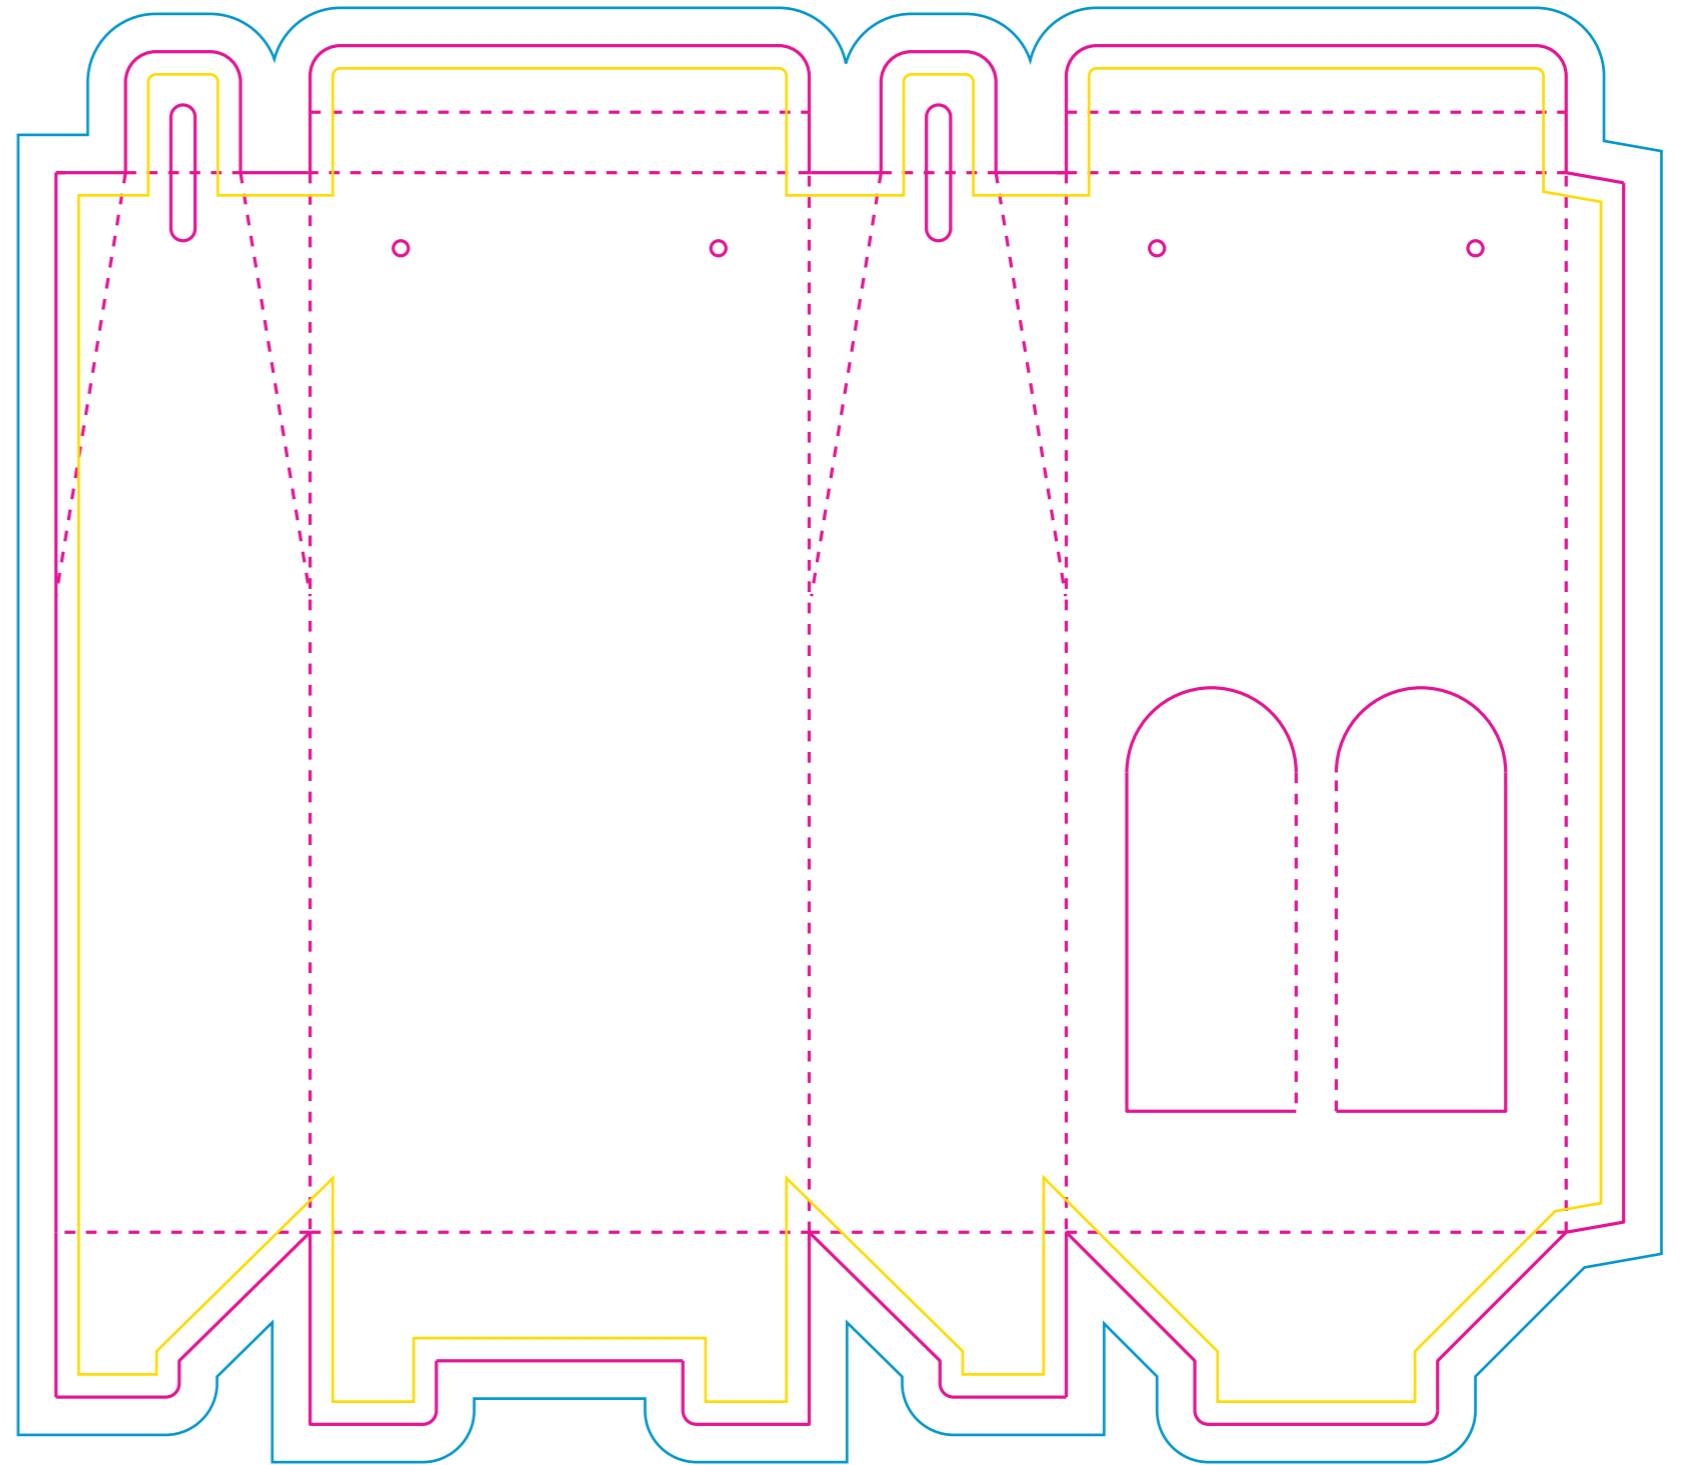

Product: PCPB485
Product Size: 165mm (w)x 350mm(h) x80mm(d)
Decoration Options: Screen Print

Screen Print

Print size: 100mm(w) x 30mm(h)
Shown at 60% actual size

Full colour print

Print size: 518.2mm(w) x 455.7mm(h)
Shown at 40% actual size

- Knife line
- Safe print area
- Bleed area