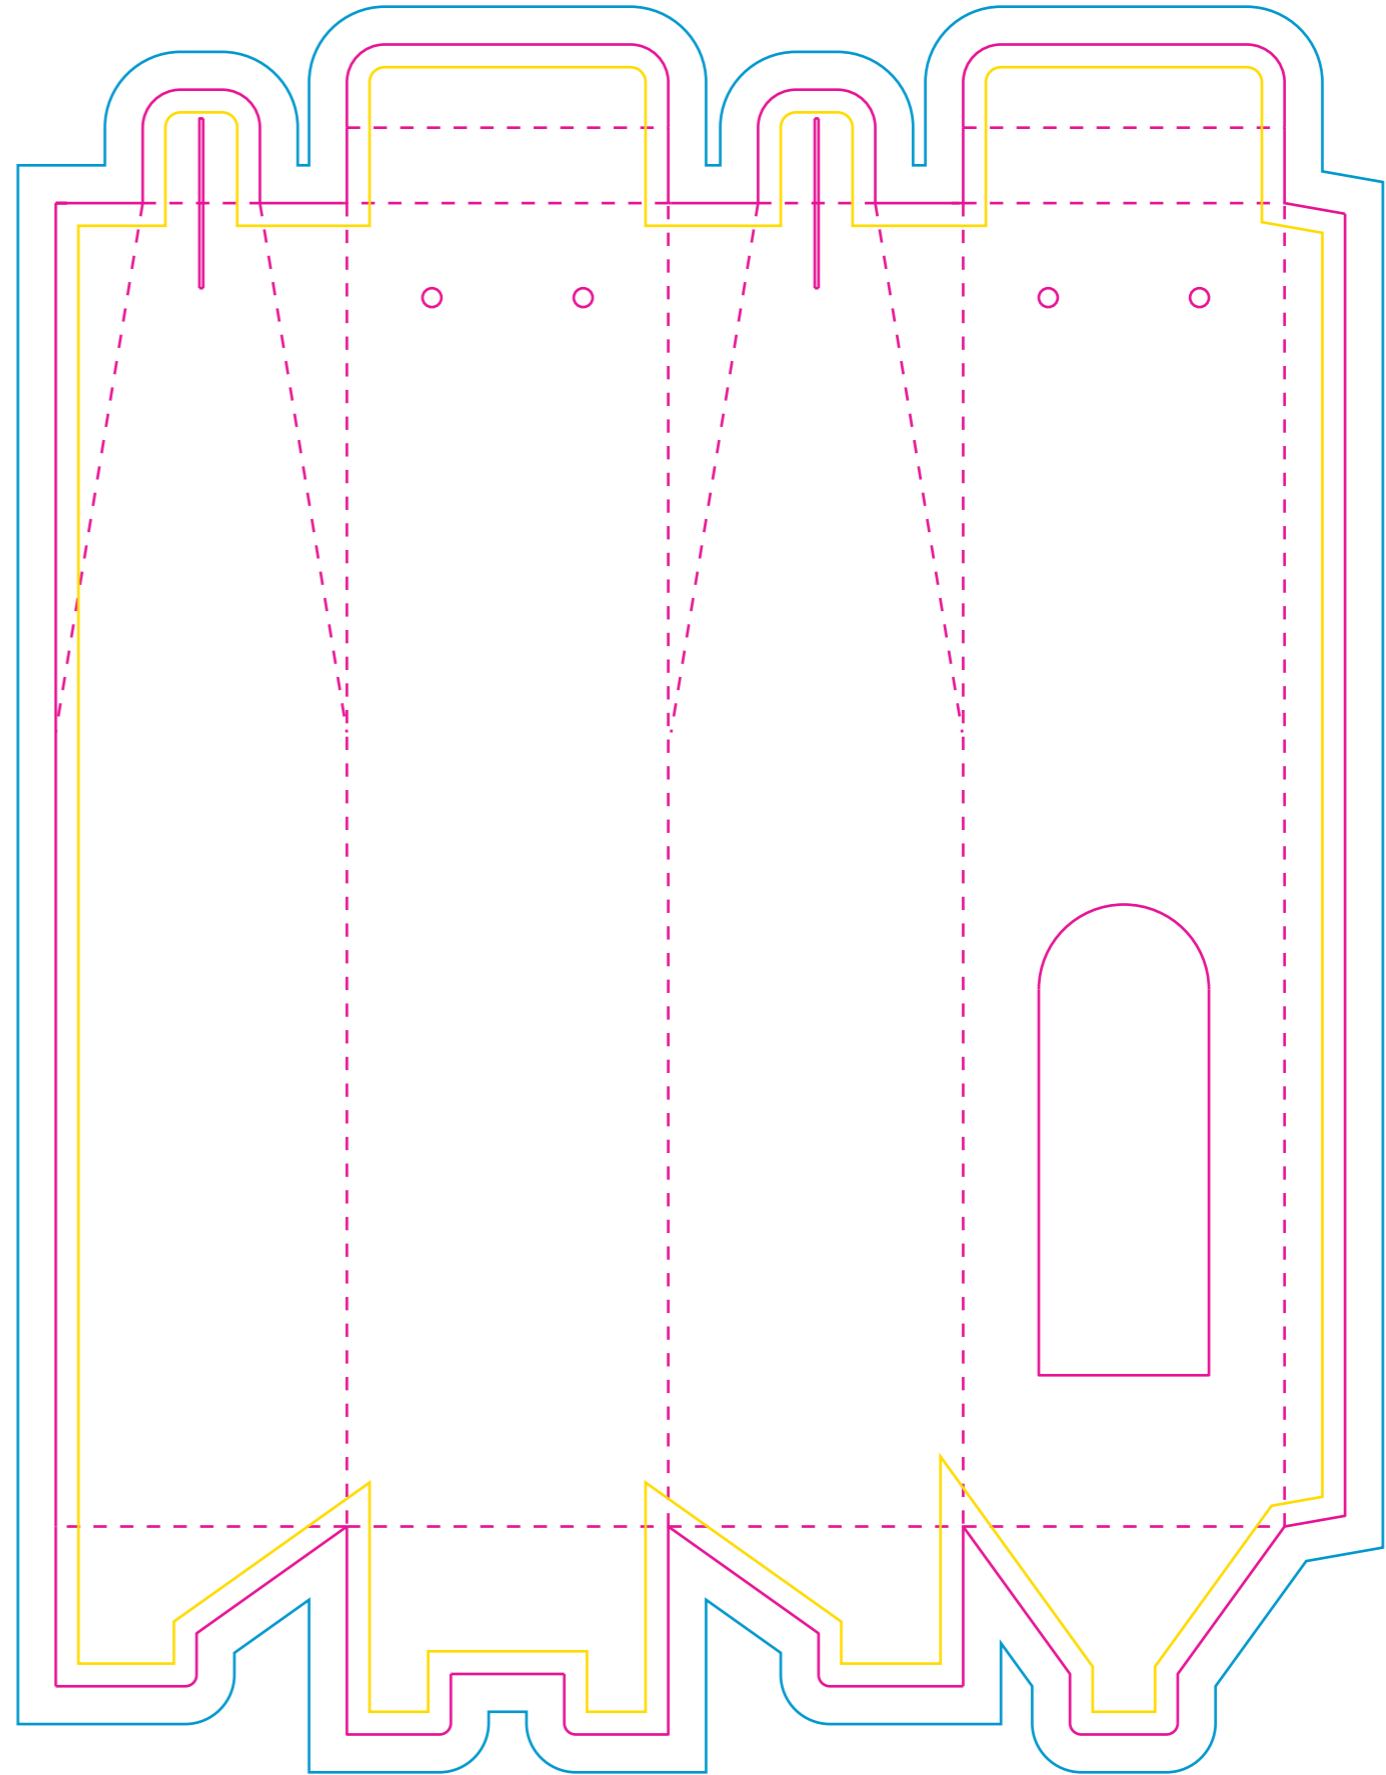

Product: PCPB475
Product Size: 85mm(w)x 350mm(h) x80mm(d)
Decoration Options: Screen Print, Full colour print

Screen Print

Print size: 75mm(w) x 30mm(h)
Shown at 60% actual size

Full colour print

Print size: 341mm(w) x 446.9mm(h)
Shown at 50% actual size

- Knife line
- Safe print area
- Bleed area