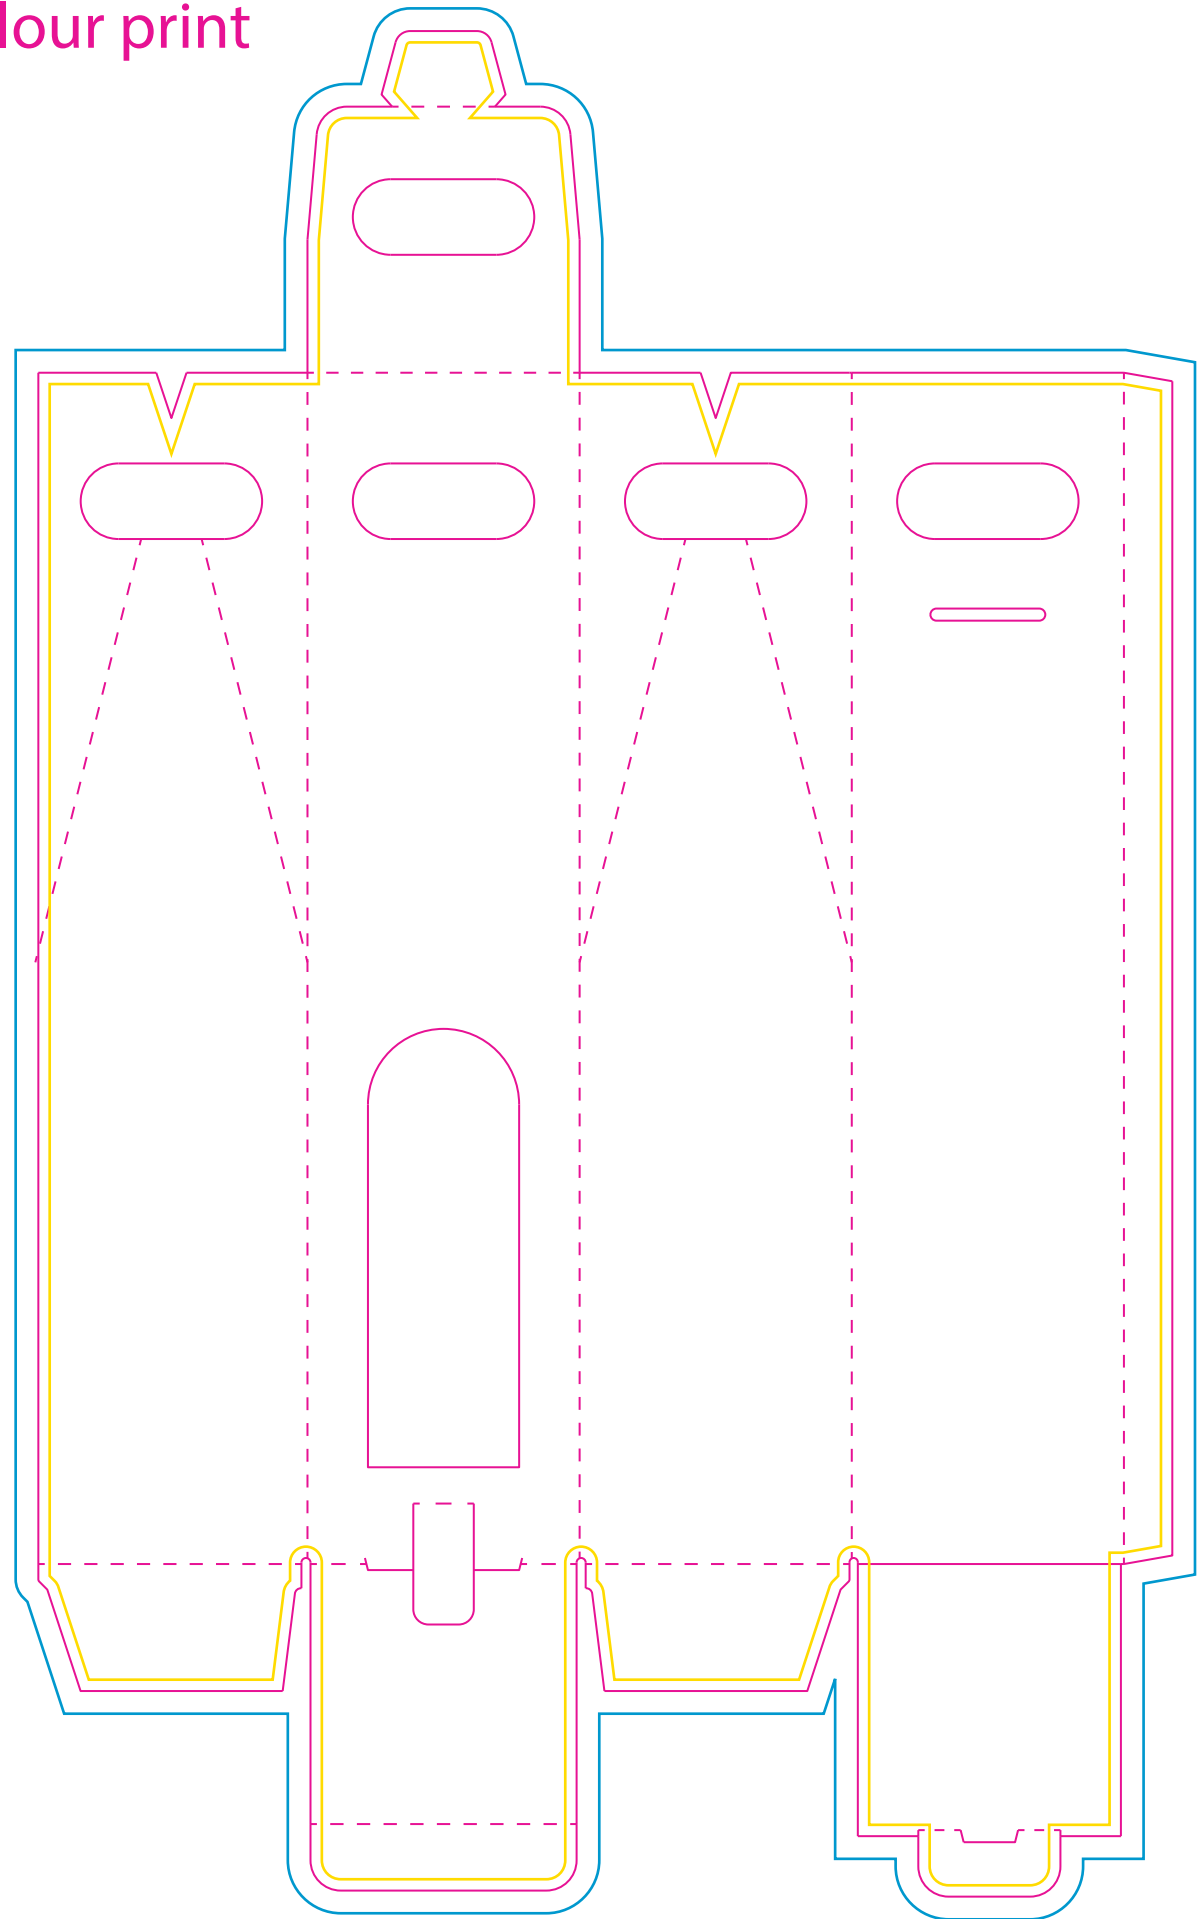

Product: PCPB470
Product Size: 90mm (w)x 350mm(h) x90mm(d)
Decoration Options: Screen Print, Full colour print

Screen print

Print size: 75mm(w) x 30mm(h)
Shown at 60% actual size

Full colour print

Print size: 375mm(w) x 617mm(h)
Shown at 40% actual size

- Knife line
- Safe print area
- Bleed area