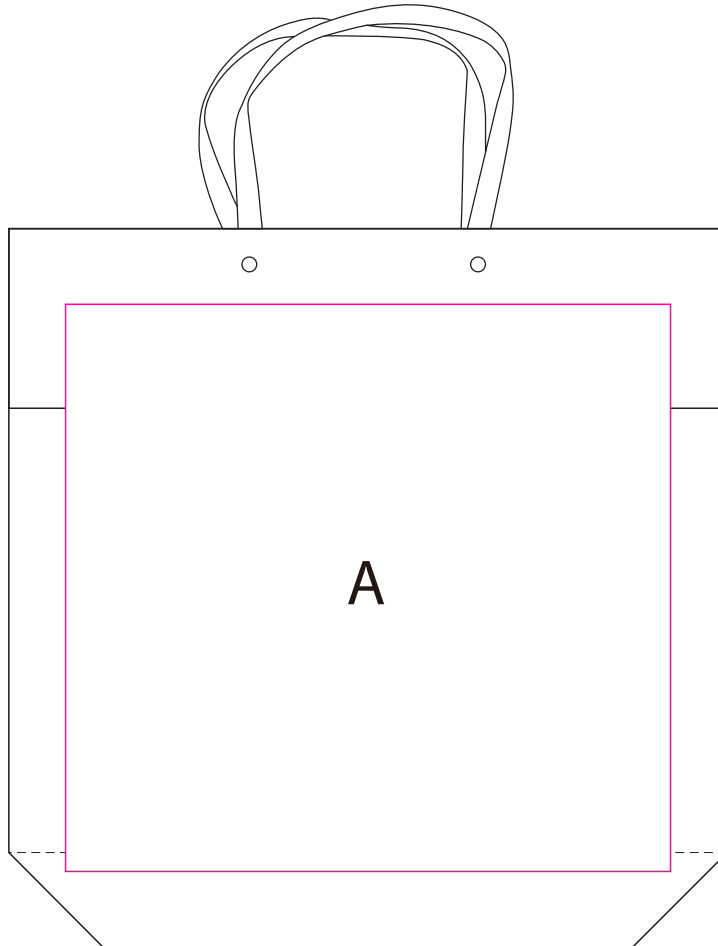

Product: PCPB142
Product Size: 380(L) x 380(H) x 100(W) mm, Handles: 140mm, Gussets: 100mm
Decoration Options: Screen Print , digital print

Shown at 25% actual size

A: Print size: 320mm(w) x300mm(h)