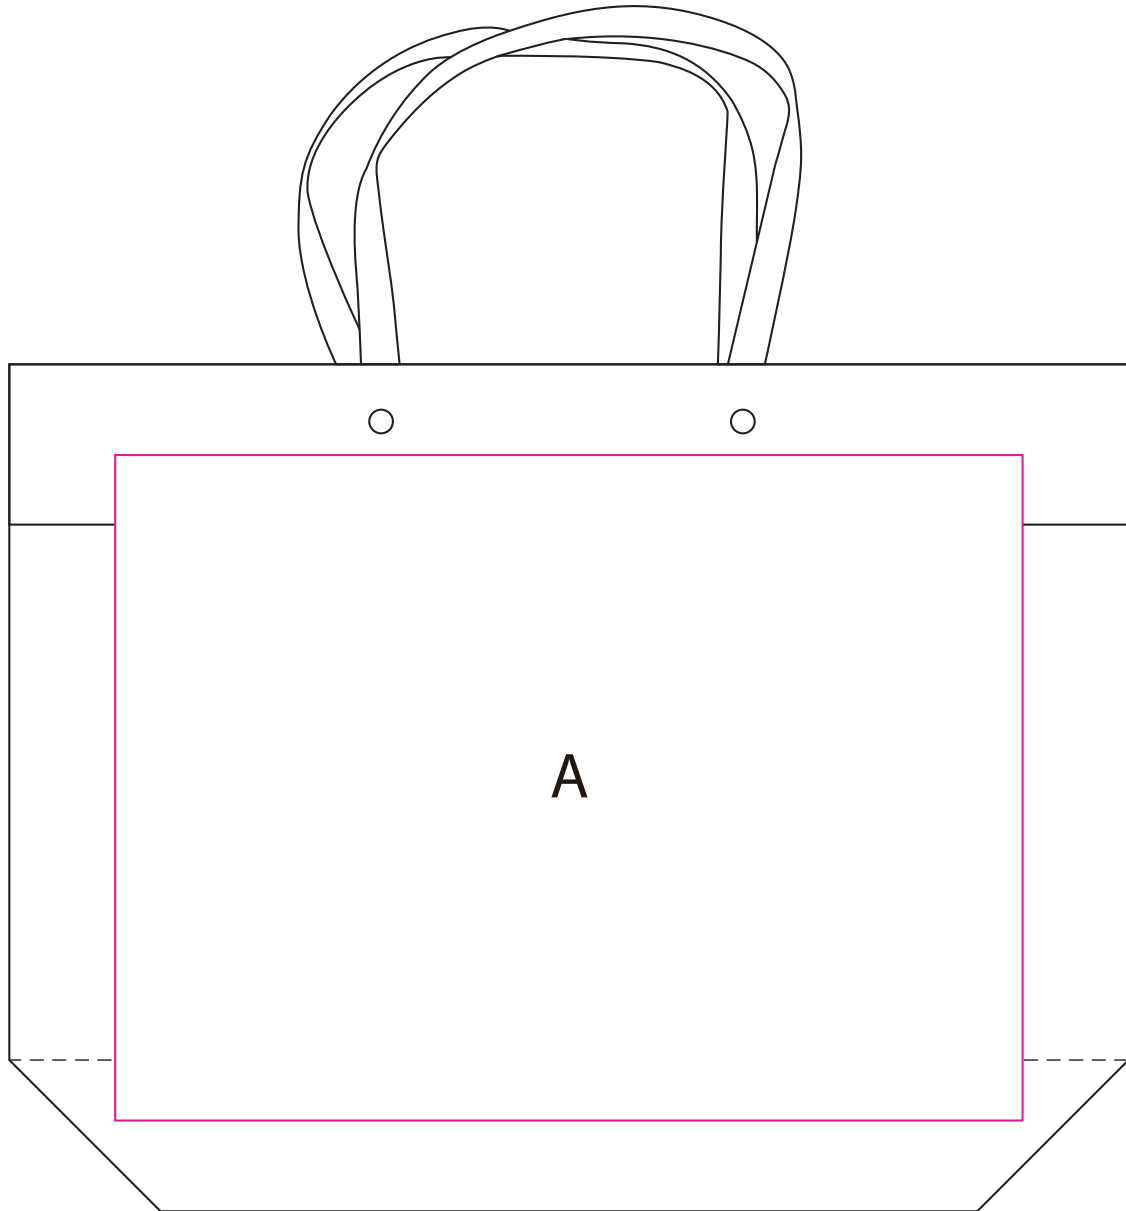

Product: PCPB141
Product Size: 370(L) x 280(H) x 100(W) mm, Handles: 140mm, Gussets: 100mm
Decoration Options: Screen Print , digital print

Shown at 40% actual size
A: Print size: 300mm(w) x220mm(h)