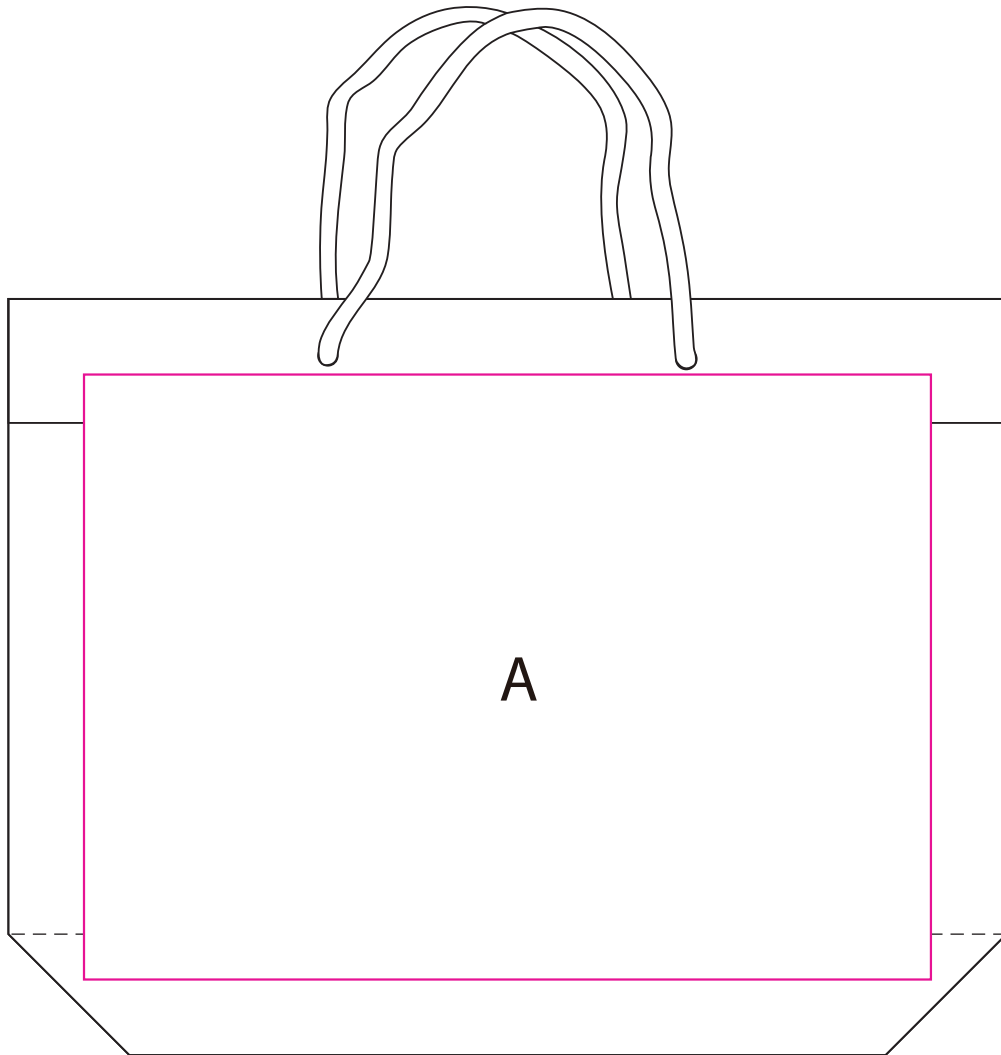

Product: PCPB140
Product Size: 330(L) x 250(H) x 80(W) mm, Handles: 130mm, Gussets: 80mm
Decoration Options: Screen Print , digital print

Shown at 40% actual size
A: Print size: 280mm(w) x200mm(h)