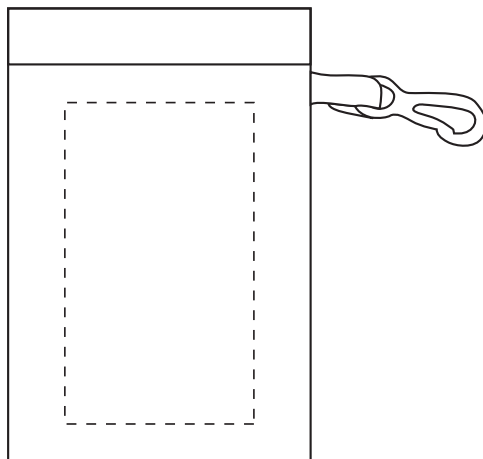

Product: PCPB072
Product Size: 380mm(W)x420mm(H),small bag:80mm(w)×120mm(h)
Decoration Options:

Print size: 260mm(w) x 350mm(h)

Shown at 25% actual size

Print size: 50mm(w) x 85mm(h)

Shown at 50% actual size