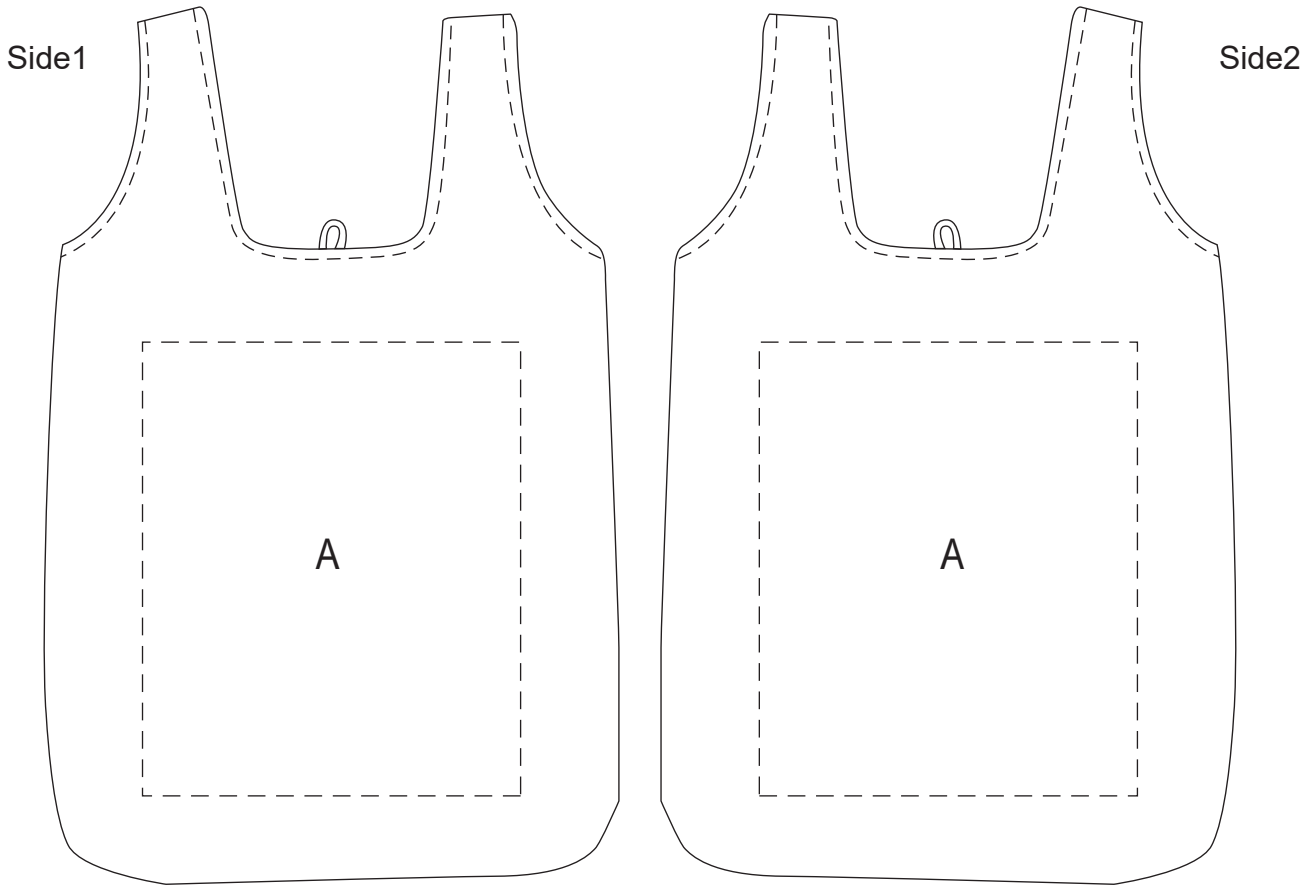

Product: PCPB071
Product Size: 380x570mm,160x80mm
Decoration Options: Screen print, Full colour print, Sublimation

Screen print/ Full colour print:

A:Print size: 250mm(w) x300mm(h)
Shown at 20% actual size

Sublimation:

Side 1:

Side 2:

Print size: 380mm(w) x570mm(h)
Shown at 20% actual size

Side 1:

Side 2:

Print size: 80mm(w) x160mm(h)
Shown at 30% actual size

— Knife line
— Bleed area