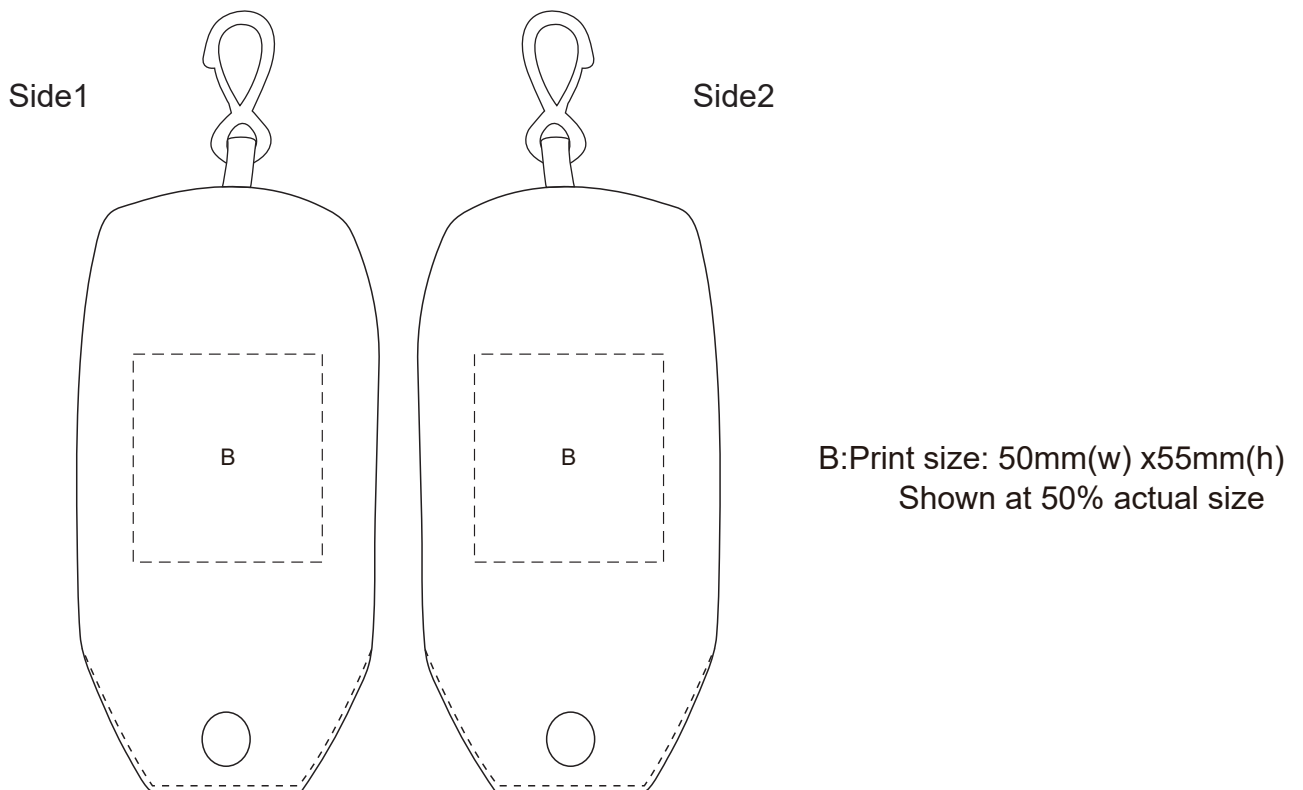

Product: PCPB071
Product Size: 380x570mm,160x80mm
Decoration Options: Screen print, Full colour print, Sublimation

Screen print/ Full colour print:

A:Print size: 250mm(w) x300mm(h)
Shown at 20% actual size

Sublimation:

Side 1:

Side 2:

Print size: 380mm(w) x570mm(h)
Shown at 20% actual size

Side 1:

Side 2:

Print size: 80mm(w) x160mm(h)
Shown at 30% actual size

— Knife line
— Bleed area