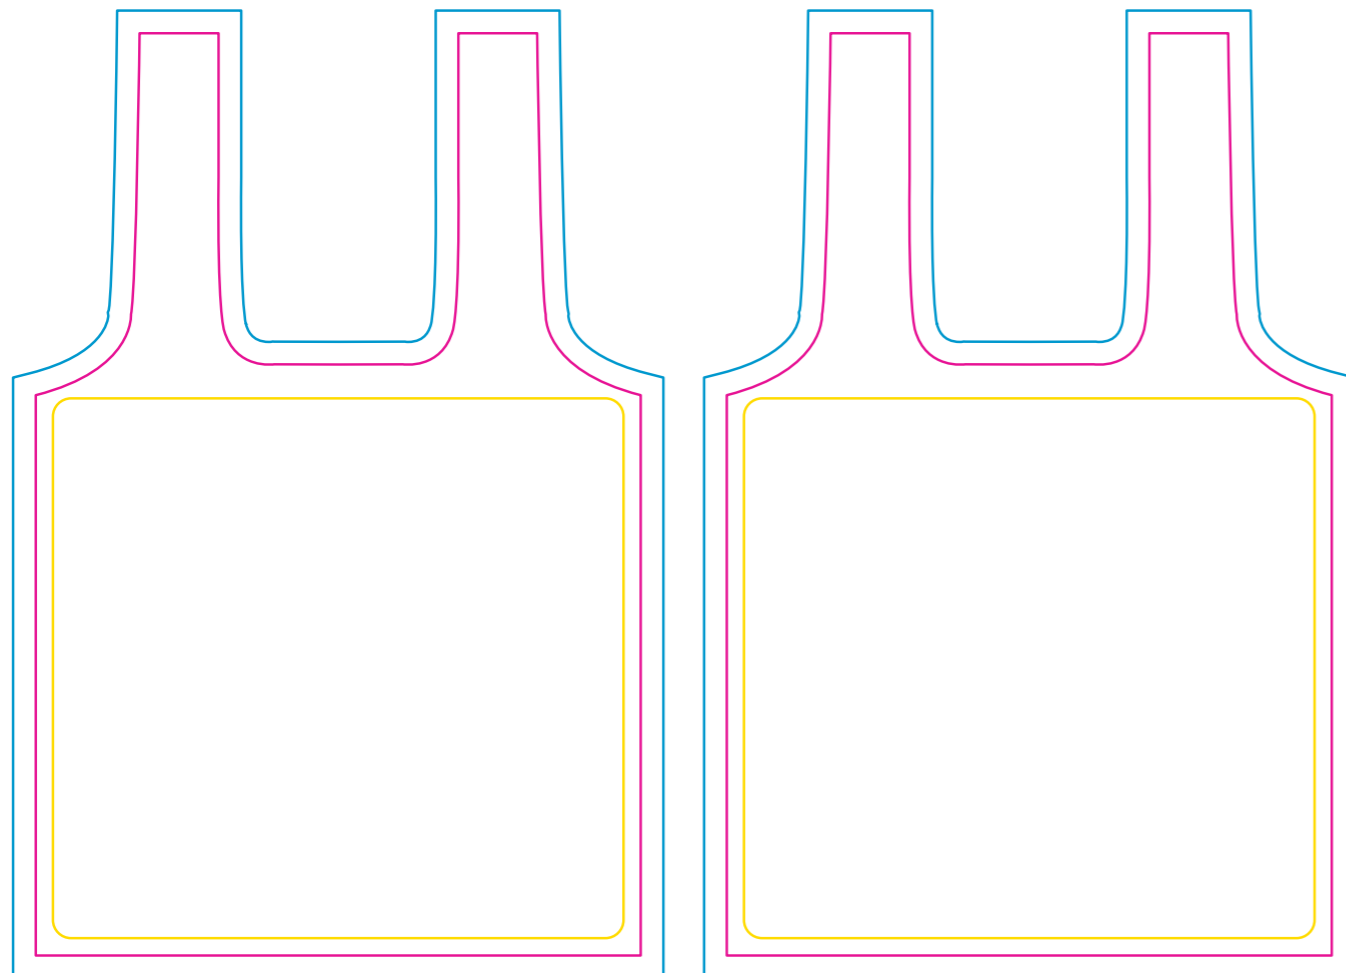

Product: PCPB069
Product Size: 380x500mm, Pouch:110X110mm
Decoration Options: Sublimation

side 1

side 2

Bag

Shown at 20% actual size
Product size: 380mm(w) x 500mm(h)

Print size: 400mm(w) x 610mm(h)

Storage pouch

Shown at 35% actual size

Print size:110mm(w) x 250mm(h)

- Knife line
- Safe print area
- Bleed line