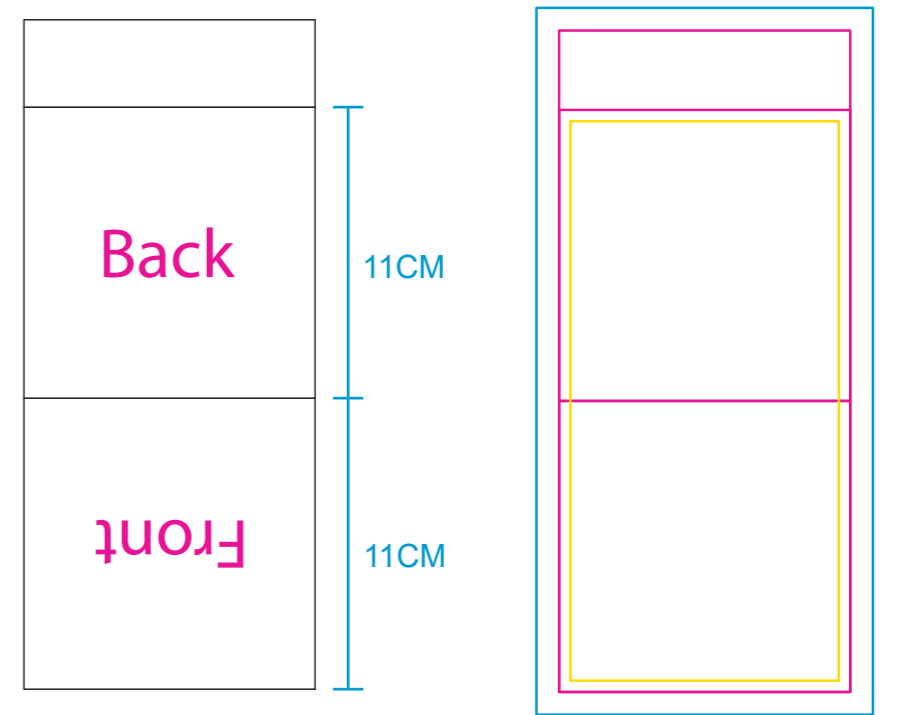

Product: PCPB069
Product Size: 380x500mm, Pouch:110X110mm
Decoration Options: Sublimation

side 1

side 2

Bag

Shown at 20% actual size
Product size: 380mm(w) x 500mm(h)

Print size: 400mm(w) x 610mm(h)

Storage pouch

Shown at 35% actual size

Print size:110mm(w) x 250mm(h)

- Knife line
- Safe print area
- Bleed line