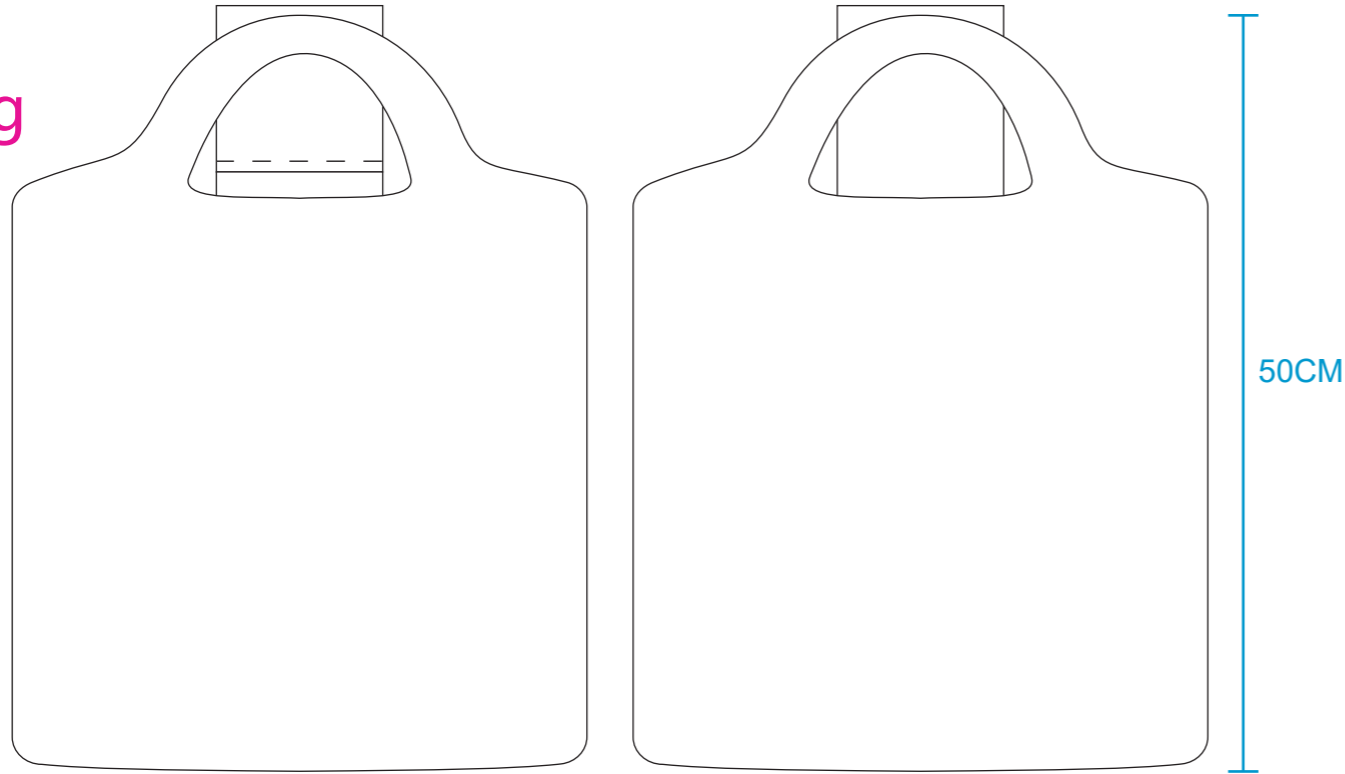

Product: PCPB069
Product Size: 380x500mm, Pouch:110X110mm
Decoration Options: Sublimation

side 1

side 2

Bag

Shown at 20% actual size
Product size: 380mm(w) x 500mm(h)

Print size: 400mm(w) x 610mm(h)

Storage pouch

Shown at 35% actual size

Print size:110mm(w) x 250mm(h)

- Knife line
- Safe print area
- Bleed line