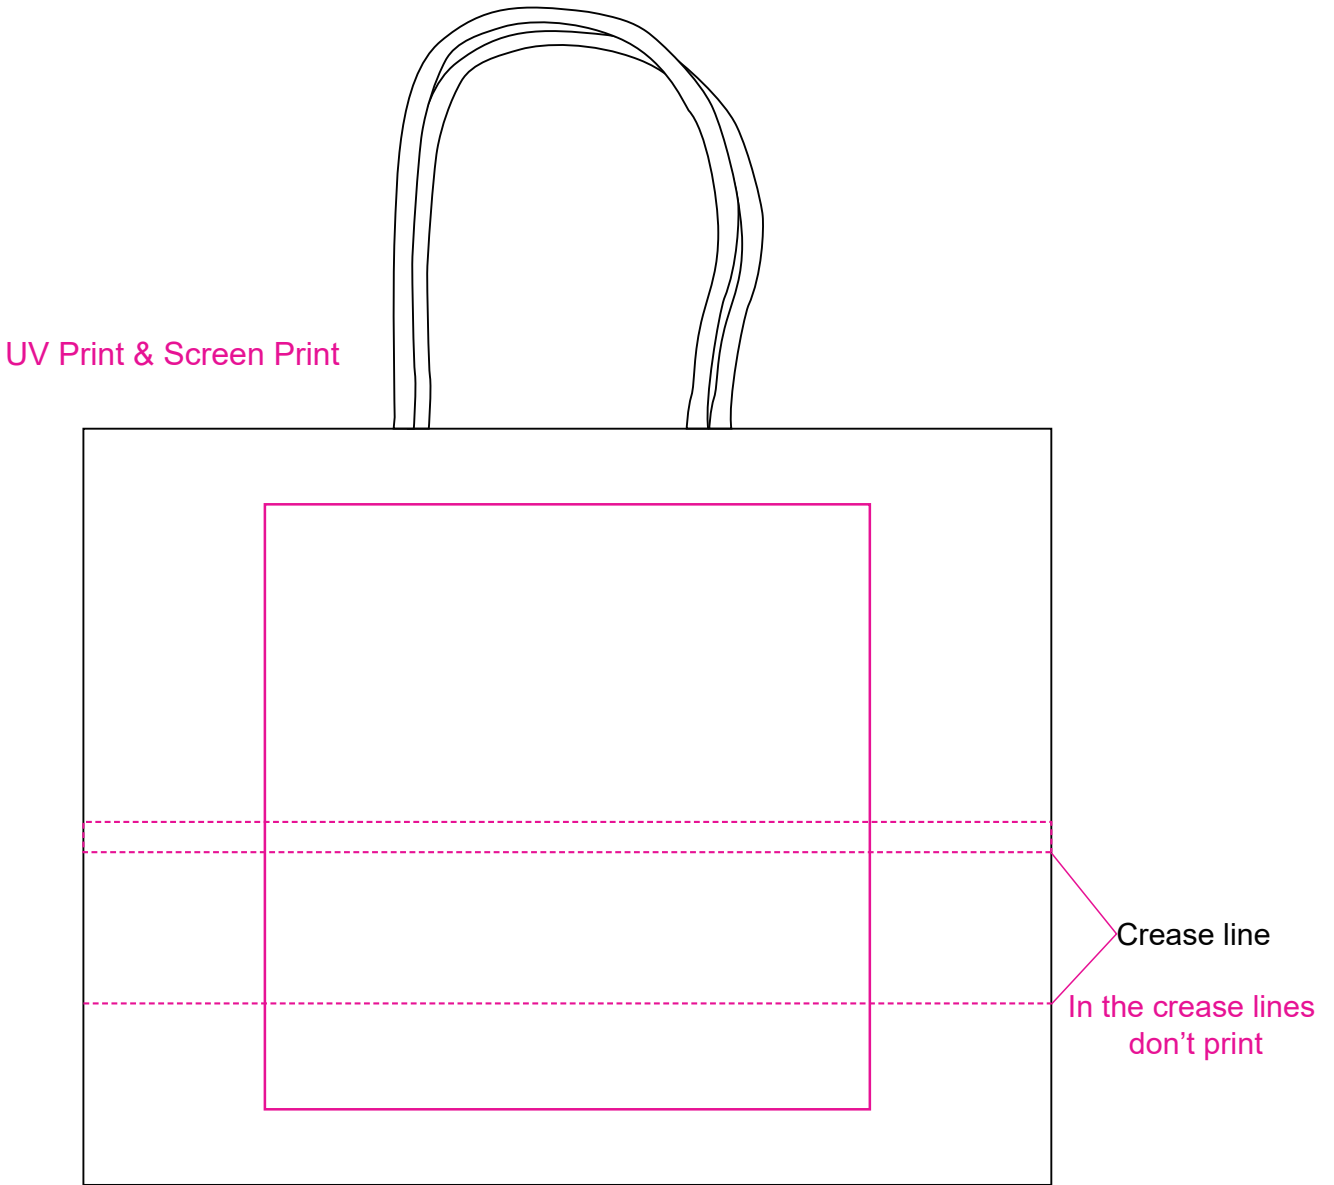

Product: PCPB013
Product Size: 320mm(L)x250mm(H)x120mm(W),Handles: 110mm,Gussets: 110mm
Decoration Options: Screen print, Full colour, Sublimation

Shown at 40% actual size
Print size: 200mm(W)x 200mm(H)

Sublimation

Shown at 20% actual size
Print size: 880mm(W)x250mm(H)

- Knife line
- Safe print area
- Bleed line