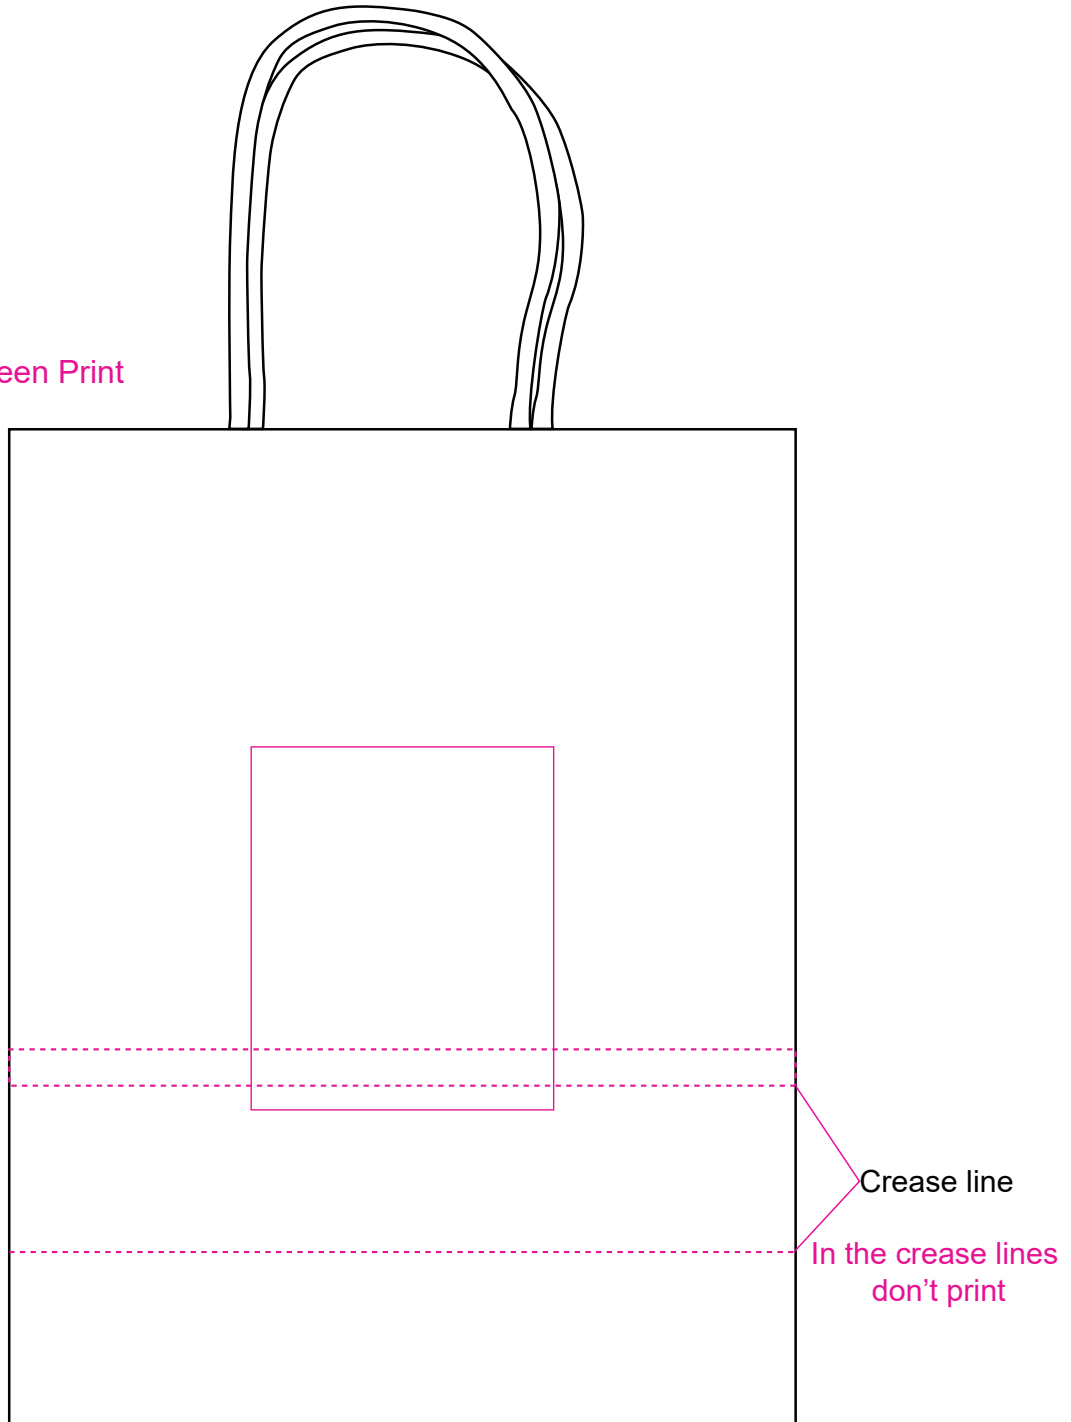

Product: PCPB012
Product Size: 260mm(L)x330mm(H)x120mm(W), Handles: 110mm,Gussets: 120mm
Decoration Options: Screen Print ,Full Colour ,Sublimation

UV Print & Screen Print

Shown at 40% actual size
Print size: 100mm(W)x120mm(H)

Sublimation

Shown at 20% actual size
Print size: 760mm(W)x330mm(H)

- Knife line
- Safe print area
- Bleed line