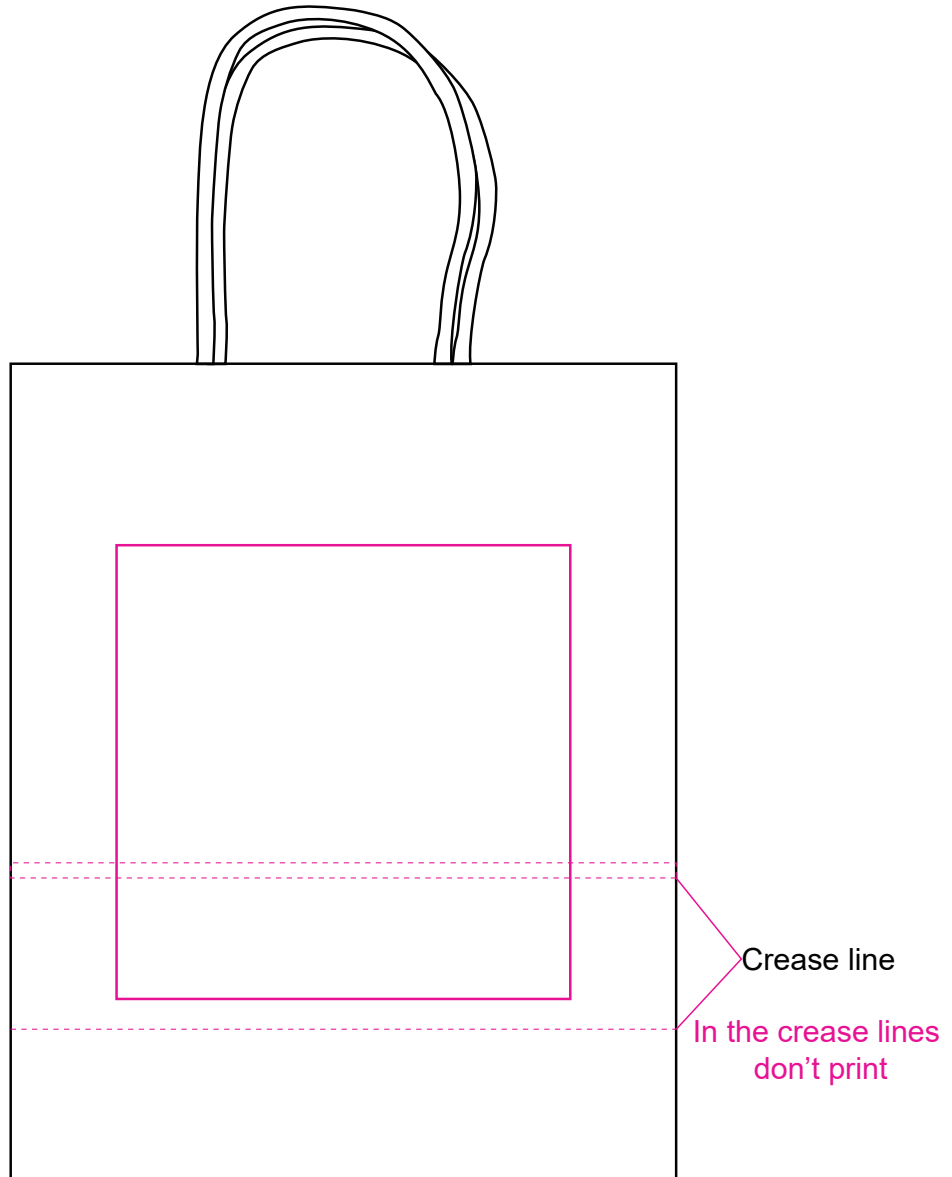

Product: PCPB011  
Product Size: 220mm(L)x270mm(H)x110mm(W), Handles: 90mm,Gussets: 110mm  
Decoration Options: Screen print, Full colour, Sublimation

UV Print & Screen Print

Shown at 40% actual size  
Print size: 150mm(W)x150mm(H)

## Sublimation

Shown at 30% actual size  
Print size: 660mm(W)x270mm(H)

- Knife line
- Safe print area
- Bleed line