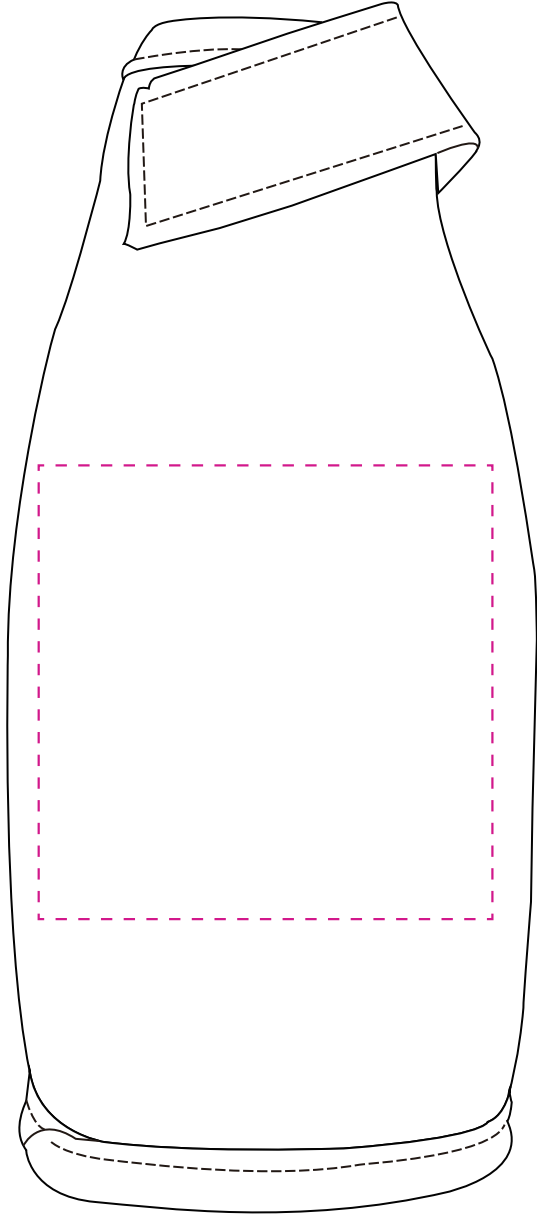

Product: PCN021
Product Size: 65mm(w)x160mm(H)
Decoration Options: Screen print , Sublimation

front

back

Print size: 60mm(w) x 60mm(h)
Shown at 100% actual size

— Knife Line

Print size: 233.7mm(w) x 150mm(h)

Shown at 80% actual size