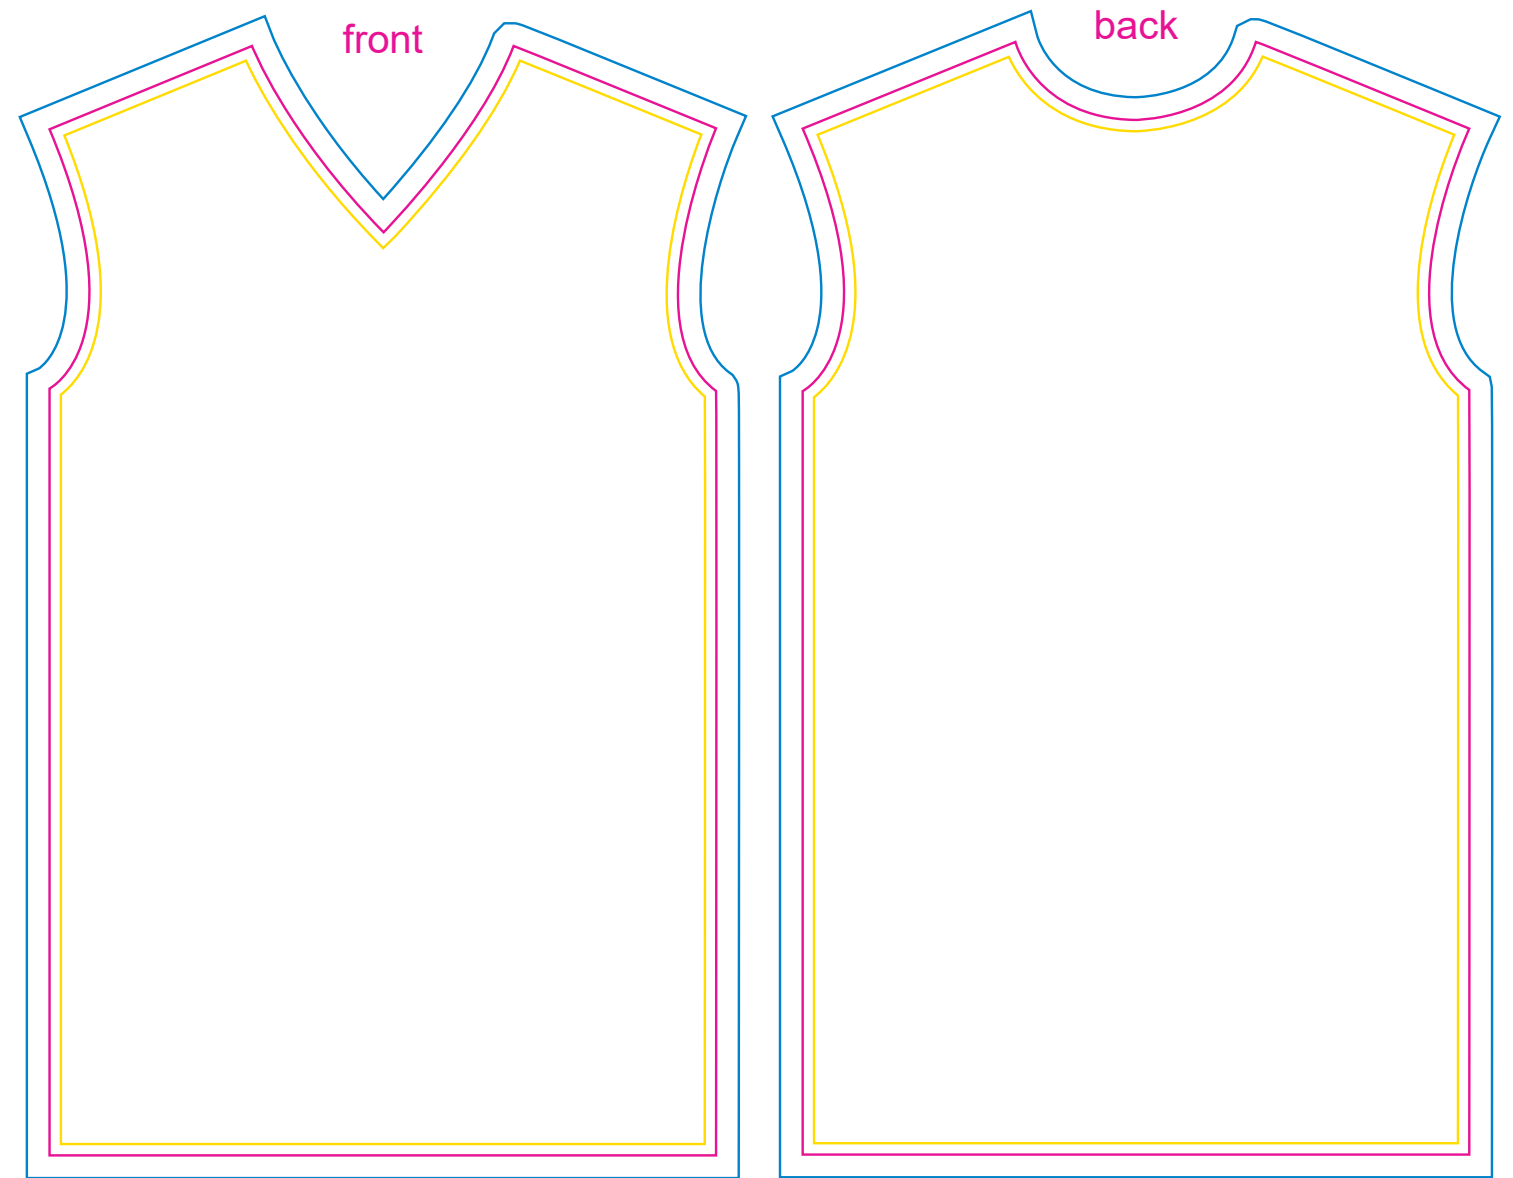

Product: PCN020
Product Size: 98mm(W)x163mm(H)
Decoration Options: Screen Print, Sublimation

Print size: 66mm(w) x 78mm(h)
Shown at 90% actual size

Print size: 98mm(w) x 163.4mm(h)
Shown at 90% actual size

— Knife line
— Safe print area
— Bleed area