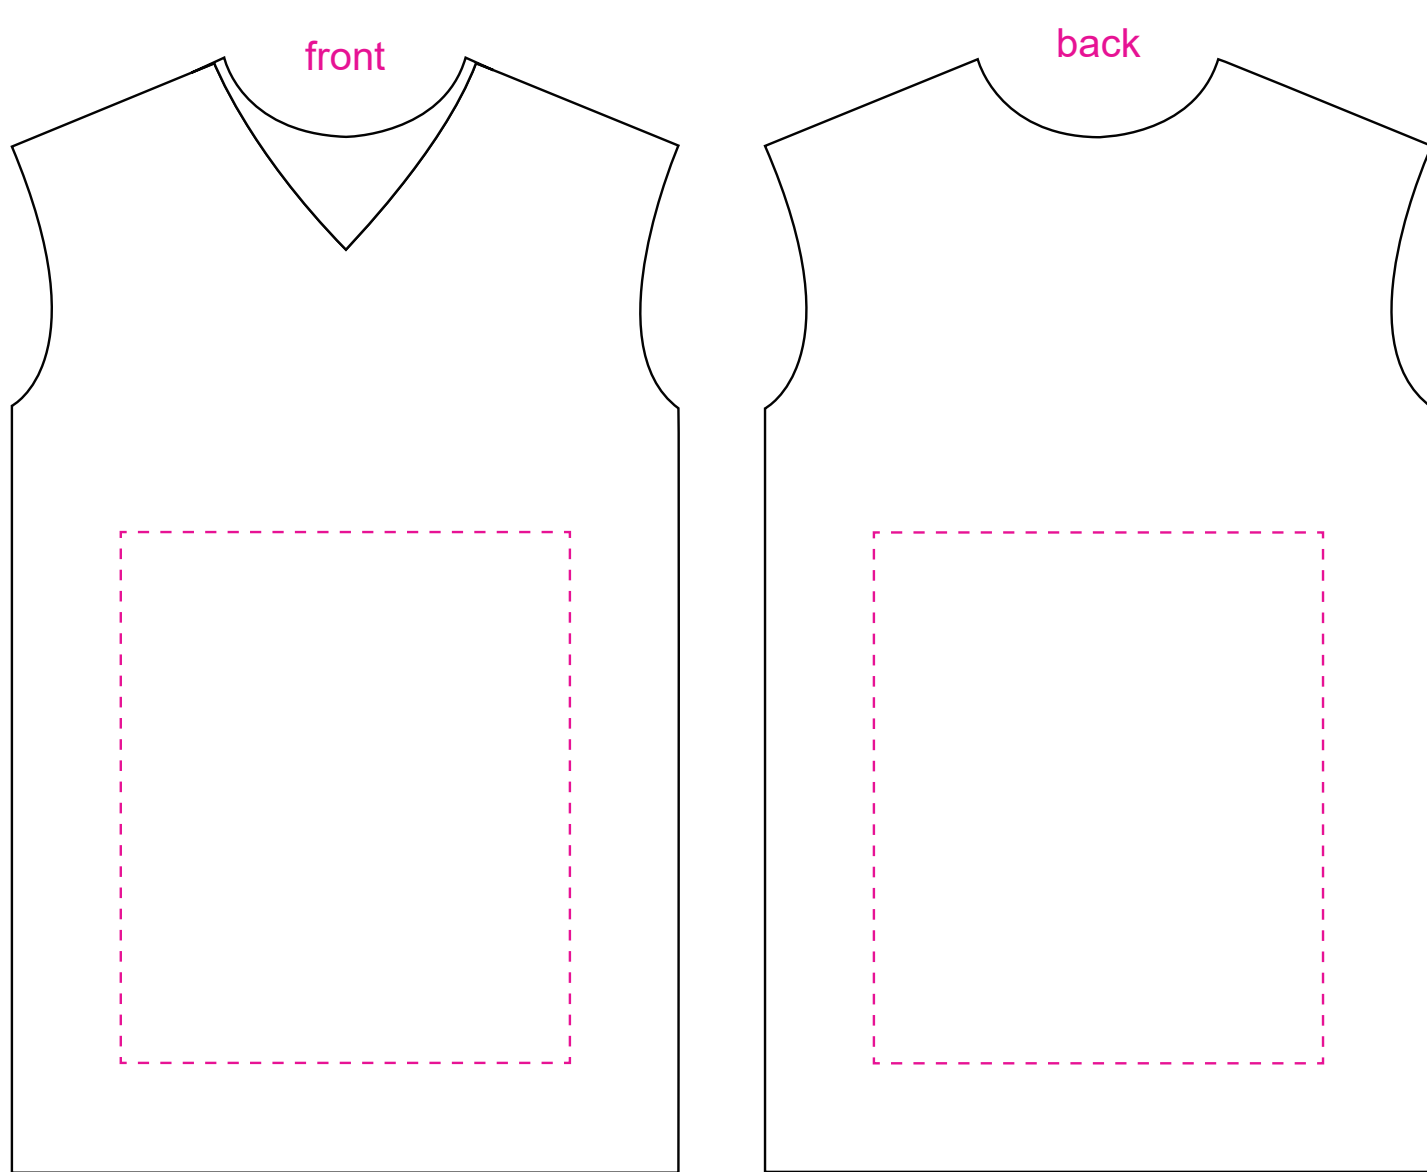

Product: PCN020
Product Size: 98mm(W)x163mm(H)
Decoration Options: Screen Print, Sublimation

Print size: 66mm(w) x 78mm(h)
Shown at 90% actual size

Print size: 98mm(w) x 163.4mm(h)
Shown at 90% actual size

— Knife line
— Safe print area
— Bleed area