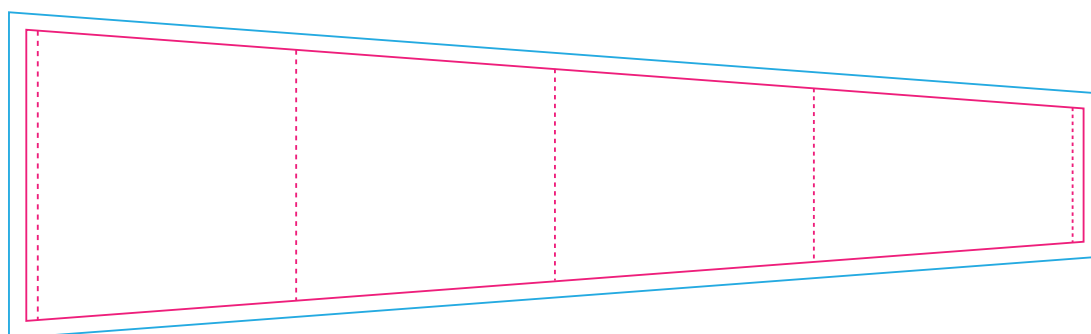

**Product:** PCN015  
**Product Size:** 72 mm (DIA) x 109 mm (H)  
**Decoration Options:** Screen Print, Sublimation

**Shown at 70% actual size**  
**Print size: 240mm(w) x 110mm(h)**

**Shown at 70% actual size**  
**Print size: 200mm(w) x 55mm(h)**

**Shown at 100% actual size**  
**Print size: 45mm(w) x 55mm(h)**

— Knife line  
— Bleed line

**Front**

**Back**

**Shown at 70% actual size**