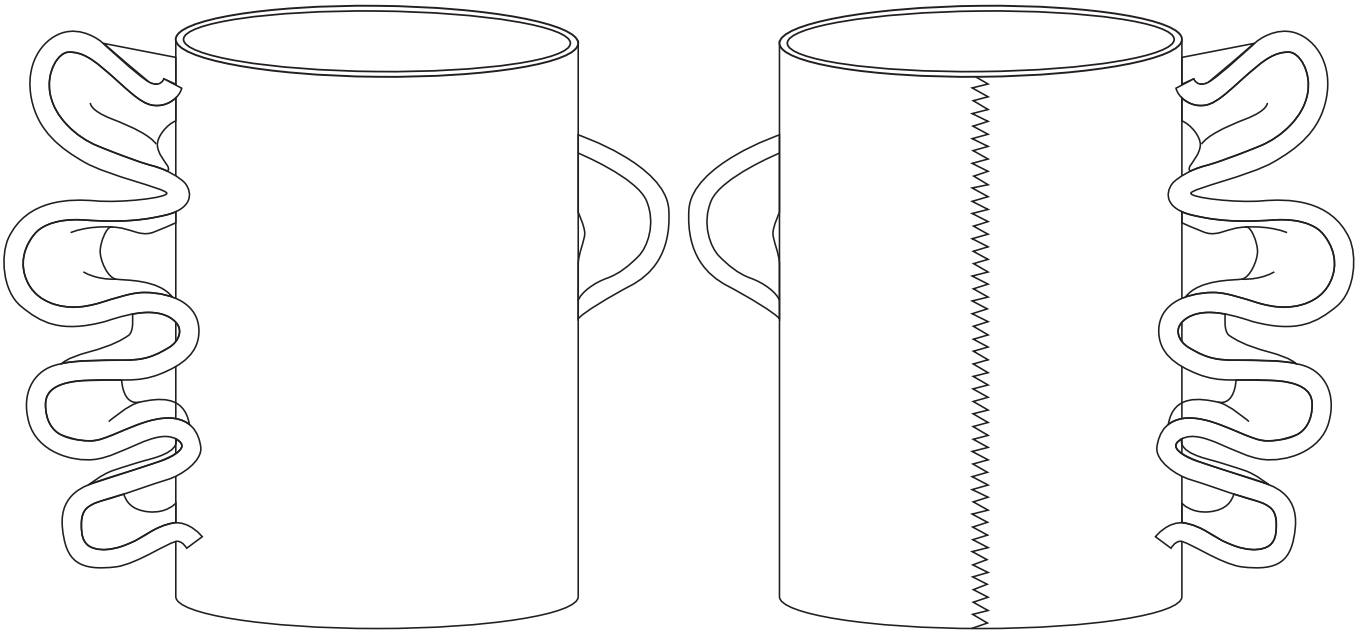

**Product:** PCN015  
**Product Size:** 72 mm (DIA) x 109 mm (H)  
**Decoration Options:** Screen Print, Sublimation

**Shown at 70% actual size**  
**Print size: 240mm(w) x 110mm(h)**

**Shown at 70% actual size**  
**Print size: 200mm(w) x 55mm(h)**

**Shown at 100% actual size**  
**Print size: 45mm(w) x 55mm(h)**

— Knife line  
— Bleed line

**Front**

**Back**

**Shown at 70% actual size**