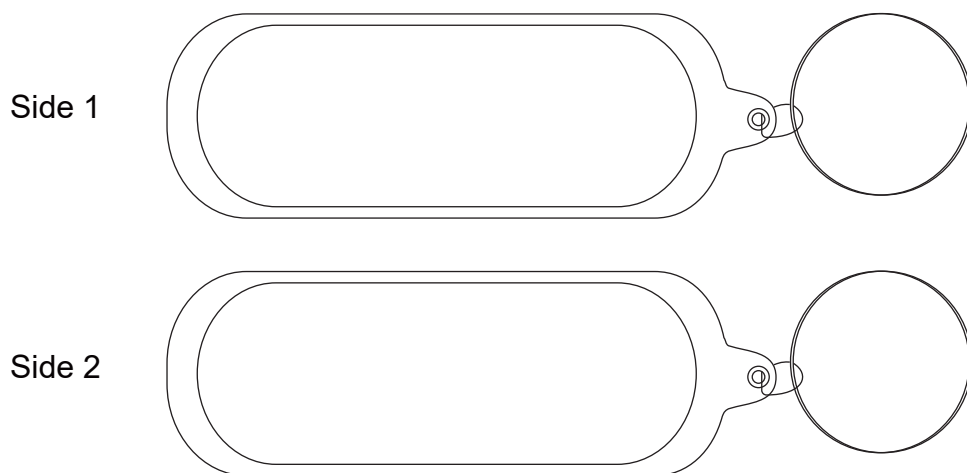

Product: PCKP621
Product Size: 72x27 mm
Decoration Options: Print

Shown at 100% actual size

Print size: 66mm(w) x 24mm(h)