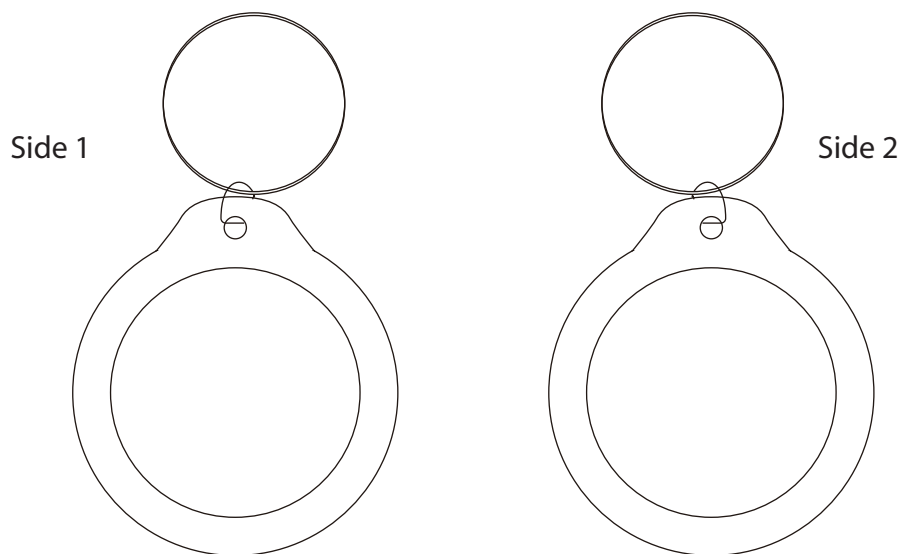

Product: PCKP620  
Product Size: 43 x 48mm  
Decoration Options: Print

Shown at 100% actual size

Print Area 33mm(dia)

- Knife line
- Safe print area
- Bleed line