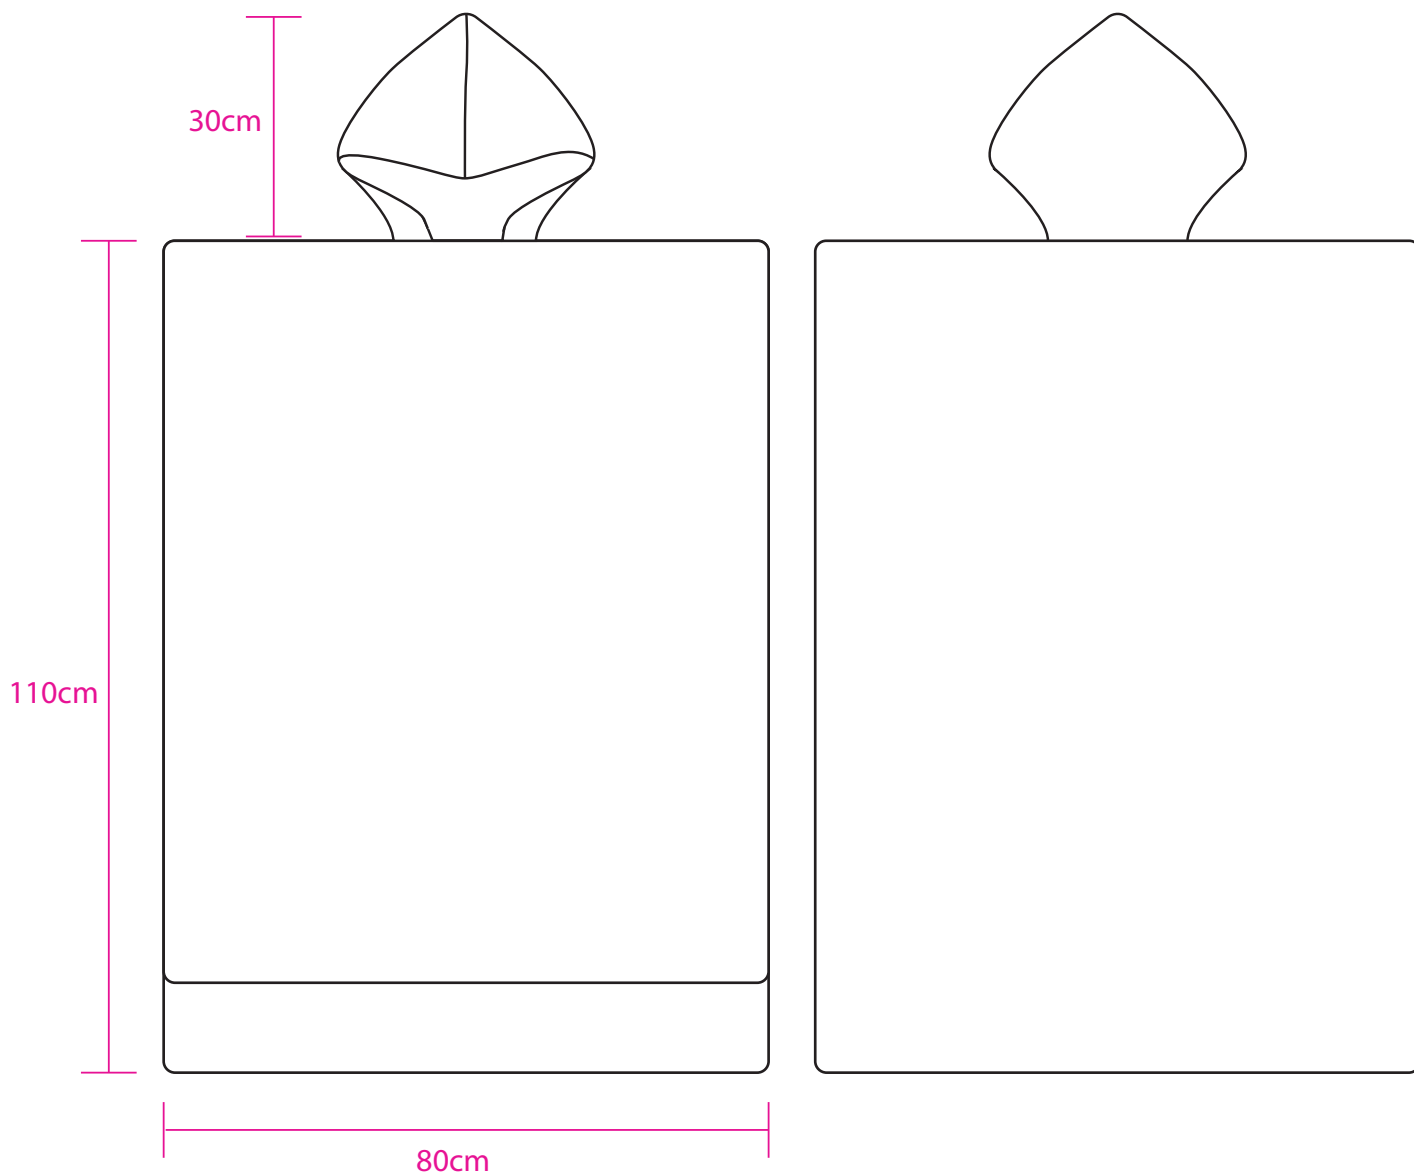

Product: PCHT010
Product Size: 800mm(w)x 1400mm(h)
Decoration Options: Sublimation

Front

Back

Shown at 10% actual size