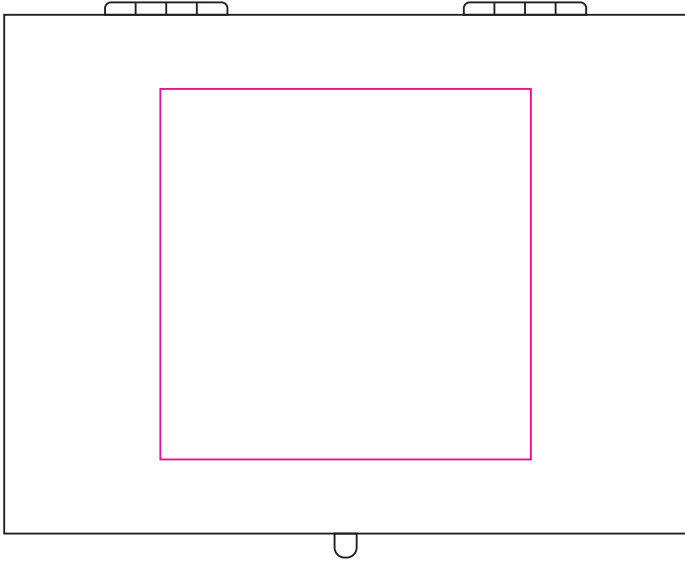

Product: PCH895
Product Size: Box:129mm(w)x98mm(h);Ice cube:20mm(w)x20mm(h);
Pouch:80mm(w)x107mm(h)
Decoration Options: Laser engraving,Screen Print

Box Outside

Print size: 70mm(w) x 70mm(h)
Shown at 70% actual size

Box inside

Print size: 70mm(w) x 70mm(h)
Shown at 70% actual size

Ice Cube

Print size: 15mm(w) x 15mm(h)
Shown at 100% actual size

Pouch

Shown at 70% actual size
Print size: 50mm(w) x 50mm(h)