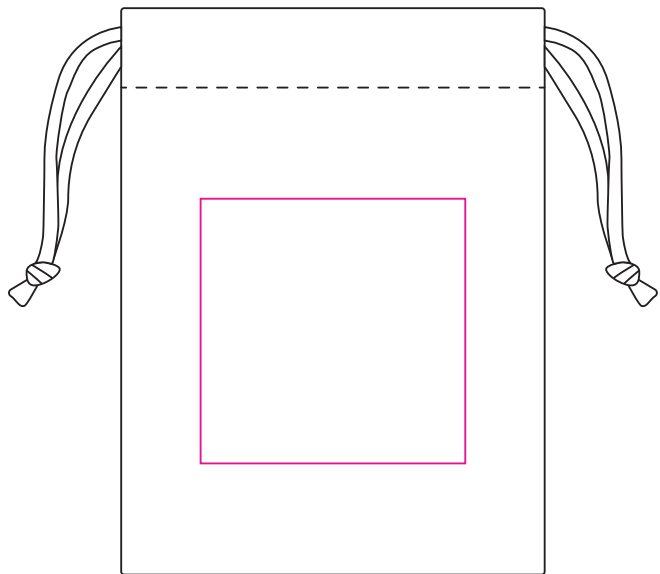

Product: PCH895
Product Size: Box:129mm(w)x98mm(h);Ice cube:20mm(w)x20mm(h);
Pouch:80mm(w)x107mm(h)
Decoration Options: Laser engraving,Screen Print

Box Outside

Print size: 70mm(w) x 70mm(h)
Shown at 70% actual size

Box inside

Print size: 70mm(w) x 70mm(h)
Shown at 70% actual size

Ice Cube

Print size: 15mm(w) x 15mm(h)
Shown at 100% actual size

Pouch

Shown at 70% actual size
Print size: 50mm(w) x 50mm(h)