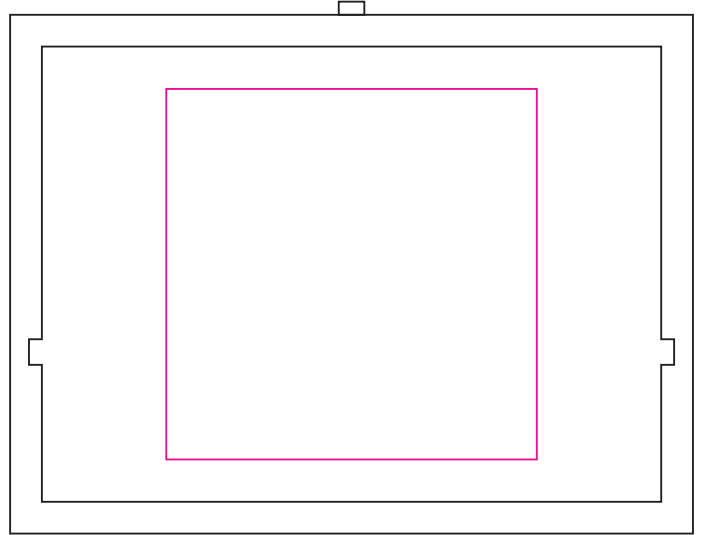

Product: PCH895
Product Size: Box:129mm(w)x98mm(h);Ice cube:20mm(w)x20mm(h);
Pouch:80mm(w)x107mm(h)
Decoration Options: Laser engraving,Screen Print

Box Outside

Print size: 70mm(w) x 70mm(h)
Shown at 70% actual size

Box inside

Print size: 70mm(w) x 70mm(h)
Shown at 70% actual size

Ice Cube

Print size: 15mm(w) x 15mm(h)
Shown at 100% actual size

Pouch

Shown at 70% actual size
Print size: 50mm(w) x 50mm(h)