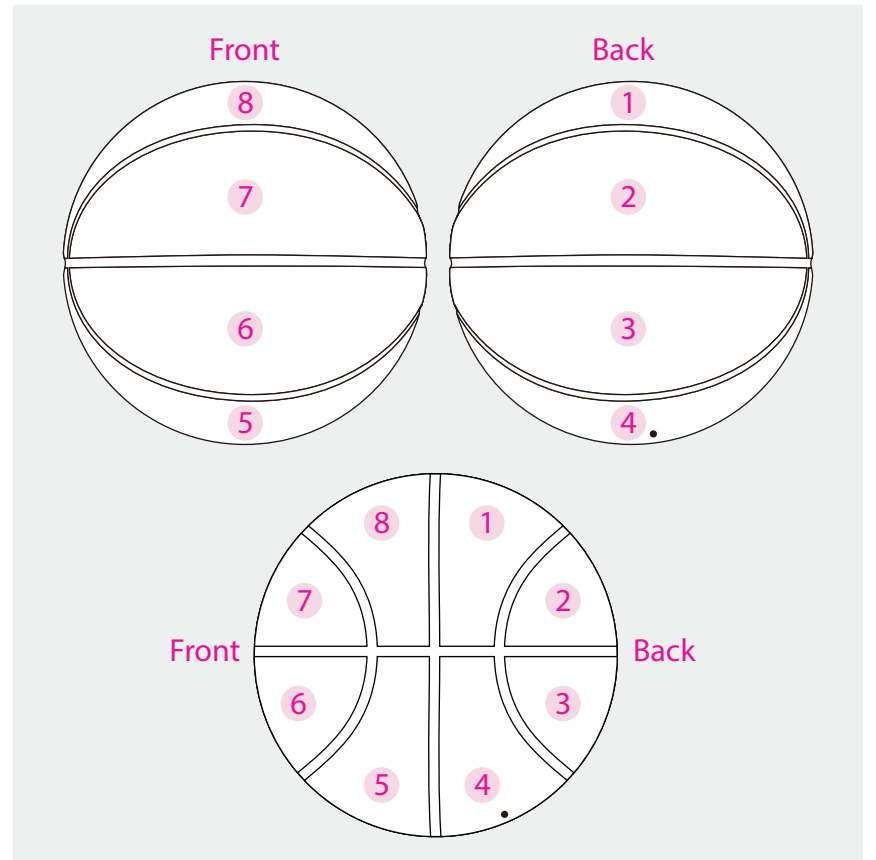

Product: PCH891
Product Size: size 3 - dia 18±0.5cm ;
size 4 - dia 20±0.5cm ;
size 5 - dia 21.5±0.5cm ;
size 6 - dia 22±0.5cm ;
size 7 - dia 24±0.5cm
Decoration Options: Debossed

Debossed

Size3

Debossed size: 120mm(w) x 40mm(h)

Size4

Debossed size: 130mm(w) x 40mm(h)

Size5

Debossed size: 140mm(w) x 40mm(h)
Shown at 30% actual size

Size6

Debossed size: 150mm(w) x 40mm(h)

Size7

Debossed size: 160mm(w) x 50mm(h)

Size7 Debossed

Shown at 20% actual size
Debossed size: 160mm(w) x 50mm(h)

Size7 Custom colour

- Knife line
- Safe print area
- Bleed line

Shown at 20% actual size
Print size: 91.3mm(w) x 339.4mm(h)