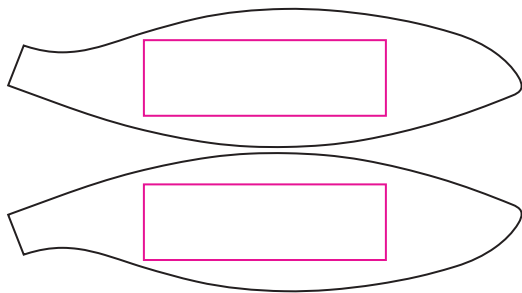

Product: PCH891
Product Size: size 3 - dia 18±0.5cm ;
size 4 - dia 20±0.5cm ;
size 5 - dia 21.5±0.5cm ;
size 6 - dia 22±0.5cm ;
size 7 - dia 24±0.5cm
Decoration Options: Debossed

Debossed

Size3

Debossed size: 120mm(w) x 40mm(h)

Size4

Debossed size: 130mm(w) x 40mm(h)

Size5

Debossed size: 140mm(w) x 40mm(h)
Shown at 30% actual size

Size6

Debossed size: 150mm(w) x 40mm(h)

Size7

Debossed size: 160mm(w) x 50mm(h)

Size7 Debossed

Shown at 20% actual size
Debossed size: 160mm(w) x 50mm(h)

Size7 Custom colour

- Knife line
- Safe print area
- Bleed line

Shown at 20% actual size
Print size: 91.3mm(w) x 339.4mm(h)