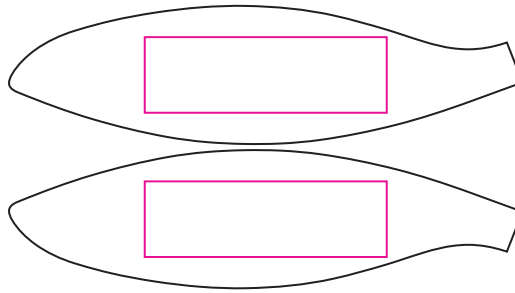

Product: PCH891
Product Size: size 3 - dia 18±0.5cm ;
size 4 - dia 20±0.5cm ;
size 5 - dia 21.5±0.5cm ;
size 6 - dia 22±0.5cm ;
size 7 - dia 24±0.5cm
Decoration Options: Debossed

Debossed

Size3

Debossed size: 120mm(w) x 40mm(h)

Size4

Debossed size: 130mm(w) x 40mm(h)

Size5

Debossed size: 140mm(w) x 40mm(h)
Shown at 30% actual size

Size6

Debossed size: 150mm(w) x 40mm(h)

Size7

Debossed size: 160mm(w) x 50mm(h)

Size7 Debossed

Shown at 20% actual size
Debossed size: 160mm(w) x 50mm(h)

Size7 Custom colour

- Knife line
- Safe print area
- Bleed line

Shown at 20% actual size
Print size: 91.3mm(w) x 339.4mm(h)