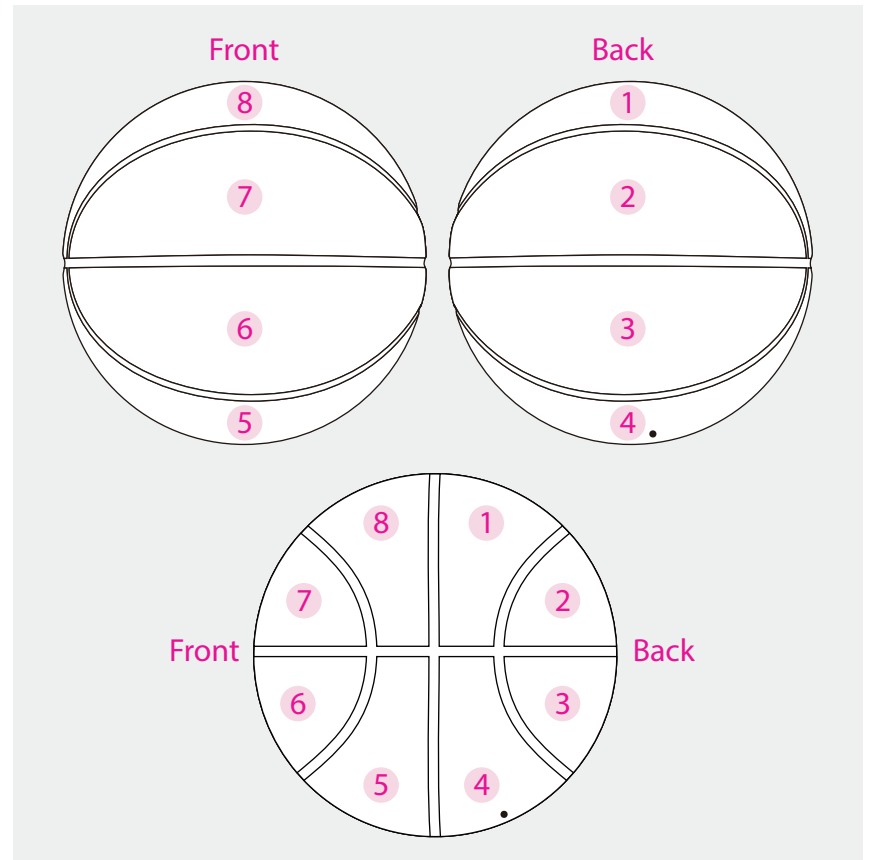

Product: PCH891
Product Size: size 3 - dia 18±0.5cm ;
size 4 - dia 20±0.5cm ;
size 5 - dia 21.5±0.5cm ;
size 6 - dia 22±0.5cm ;
size 7 - dia 24±0.5cm
Decoration Options: Debossed

Debossed

Size3

Debossed size: 120mm(w) x 40mm(h)

Size4

Debossed size: 130mm(w) x 40mm(h)

Size5

Debossed size: 140mm(w) x 40mm(h)
Shown at 30% actual size

Size6

Debossed size: 150mm(w) x 40mm(h)

Size7

Debossed size: 160mm(w) x 50mm(h)

Size7 Debossed

Shown at 20% actual size
Debossed size: 160mm(w) x 50mm(h)

Size7 Custom colour

- Knife line
- Safe print area
- Bleed line

Shown at 20% actual size
Print size: 91.3mm(w) x 339.4mm(h)