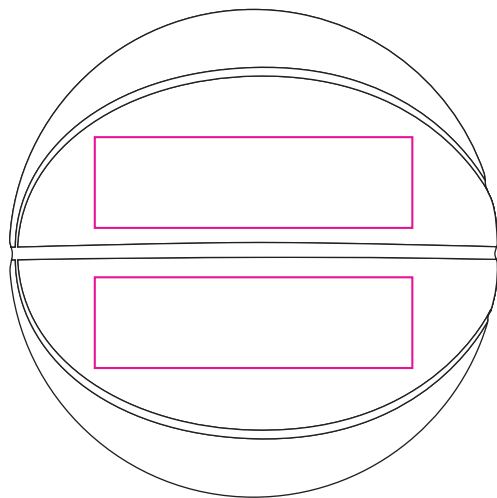

Product: PCH890
Product Size: size 3 - dia 18±0.5cm ;
size 4 - dia 20±0.5cm ;
size 5 - dia 21.5±0.5cm ;
size 6 - dia 22±0.5cm ;
size 7 - dia 24±0.5cm

Decoration Options: Debossed

Debossed

Size3

Debossed size: 120mm(w) x 40mm(h)

Size4

Debossed size: 130mm(w) x 40mm(h)

Size5

Debossed size: 140mm(w) x 40mm(h)
Shown at 30% actual size

Size6

Debossed size: 150mm(w) x 40mm(h)

Size7

Debossed size: 160mm(w) x 50mm(h)

Size7 Debossed

Shown at 20% actual size
Debossed size: 160mm(w) x 50mm(h)

Size7 Custom colour

- Knife line
- Safe print area
- Bleed line

Shown at 20% actual size
Print size: 91.3mm(w) x 339.4mm(h)