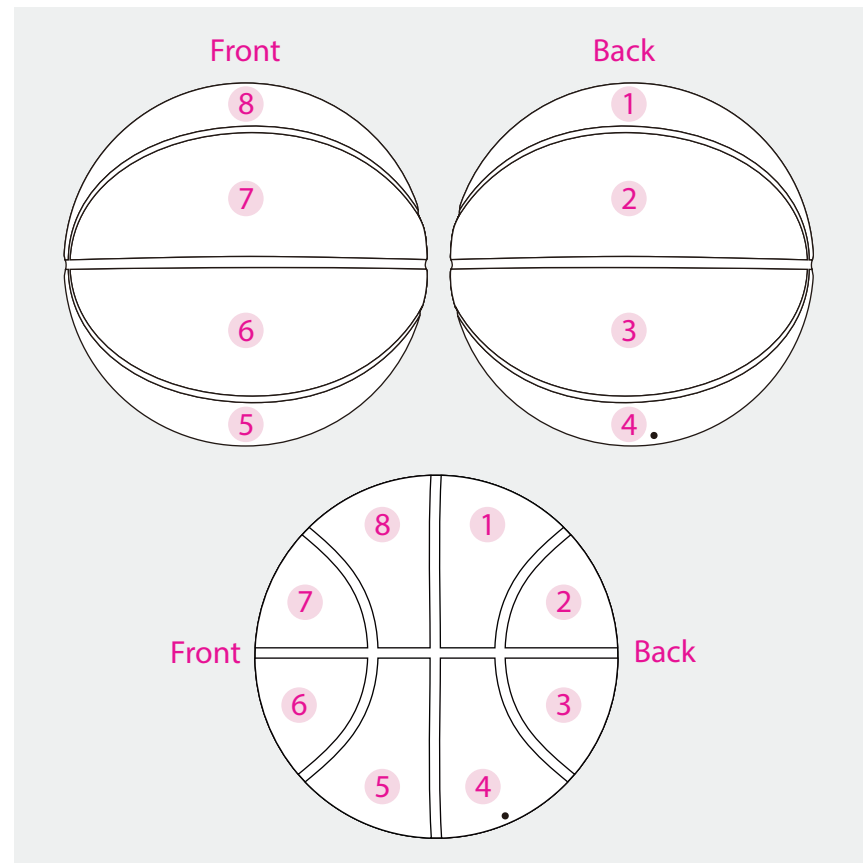

Product: PCH890
Product Size: size 3 - dia 18±0.5cm ;
size 4 - dia 20±0.5cm ;
size 5 - dia 21.5±0.5cm ;
size 6 - dia 22±0.5cm ;
size 7 - dia 24±0.5cm

Decoration Options: Debossed

Debossed

Size3

Debossed size: 120mm(w) x 40mm(h)

Size4

Debossed size: 130mm(w) x 40mm(h)

Size5

Debossed size: 140mm(w) x 40mm(h)
Shown at 30% actual size

Size6

Debossed size: 150mm(w) x 40mm(h)

Size7

Debossed size: 160mm(w) x 50mm(h)

Size7 Debossed

Shown at 20% actual size
Debossed size: 160mm(w) x 50mm(h)

Size7 Custom colour

- Knife line
- Safe print area
- Bleed line

Shown at 20% actual size
Print size: 91.3mm(w) x 339.4mm(h)