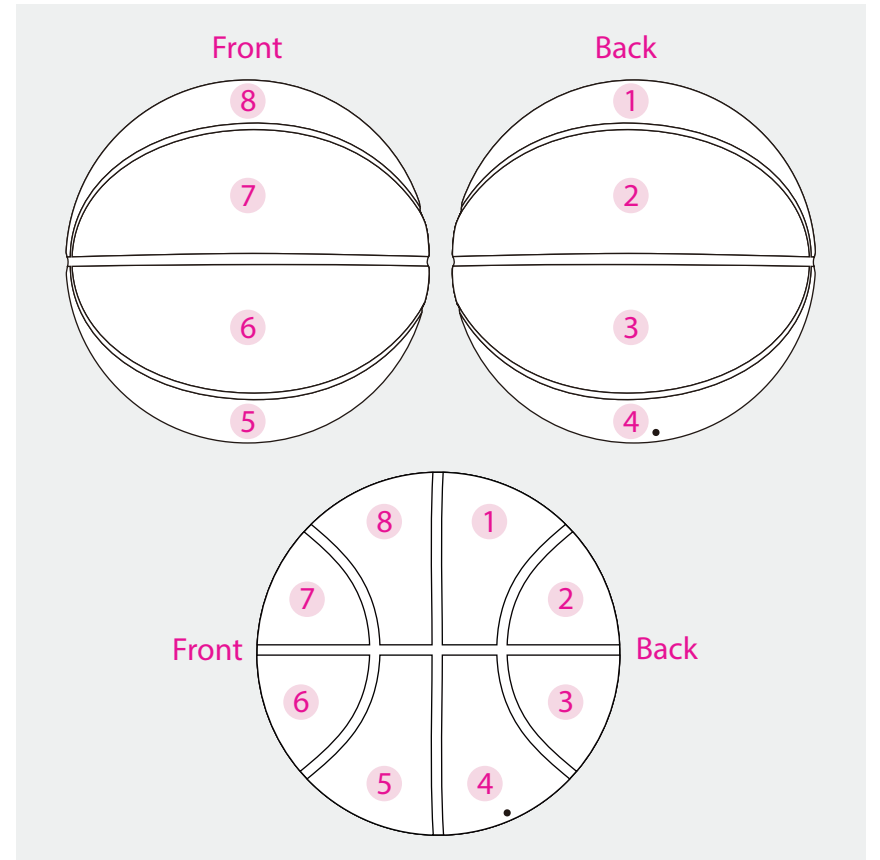

Product: PCH890
Product Size: size 3 - dia 18±0.5cm ;
size 4 - dia 20±0.5cm ;
size 5 - dia 21.5±0.5cm ;
size 6 - dia 22±0.5cm ;
size 7 - dia 24±0.5cm

Decoration Options: Debossed

Debossed

Size3

Debossed size: 120mm(w) x 40mm(h)

Size4

Debossed size: 130mm(w) x 40mm(h)

Size5

Debossed size: 140mm(w) x 40mm(h)
Shown at 30% actual size

Size6

Debossed size: 150mm(w) x 40mm(h)

Size7

Debossed size: 160mm(w) x 50mm(h)

Size7 Debossed

Shown at 20% actual size
Debossed size: 160mm(w) x 50mm(h)

Size7 Custom colour

- Knife line
- Safe print area
- Bleed line

Shown at 20% actual size
Print size: 91.3mm(w) x 339.4mm(h)