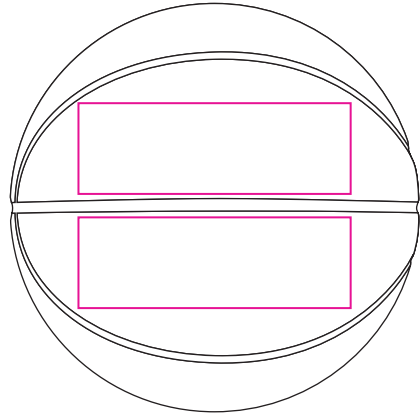

Product: PCH890
Product Size: size 3 - dia 18±0.5cm ;
size 4 - dia 20±0.5cm ;
size 5 - dia 21.5±0.5cm ;
size 6 - dia 22±0.5cm ;
size 7 - dia 24±0.5cm

Decoration Options: Debossed

Debossed

Size3

Debossed size: 120mm(w) x 40mm(h)

Size4

Debossed size: 130mm(w) x 40mm(h)

Size5

Debossed size: 140mm(w) x 40mm(h)
Shown at 30% actual size

Size6

Debossed size: 150mm(w) x 40mm(h)

Size7

Debossed size: 160mm(w) x 50mm(h)

Size7 Debossed

Shown at 20% actual size
Debossed size: 160mm(w) x 50mm(h)

Size7 Custom colour

- Knife line
- Safe print area
- Bleed line

Shown at 20% actual size
Print size: 91.3mm(w) x 339.4mm(h)