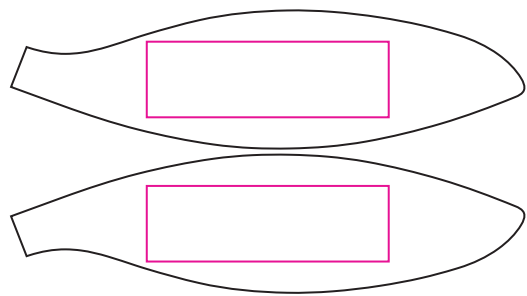

Product: PCH890
Product Size: size 3 - dia 18±0.5cm ;
size 4 - dia 20±0.5cm ;
size 5 - dia 21.5±0.5cm ;
size 6 - dia 22±0.5cm ;
size 7 - dia 24±0.5cm

Decoration Options: Debossed

Debossed

Size3

Debossed size: 120mm(w) x 40mm(h)

Size4

Debossed size: 130mm(w) x 40mm(h)

Size5

Debossed size: 140mm(w) x 40mm(h)
Shown at 30% actual size

Size6

Debossed size: 150mm(w) x 40mm(h)

Size7

Debossed size: 160mm(w) x 50mm(h)

Size7 Debossed

Shown at 20% actual size
Debossed size: 160mm(w) x 50mm(h)

Size7 Custom colour

- Knife line
- Safe print area
- Bleed line

Shown at 20% actual size
Print size: 91.3mm(w) x 339.4mm(h)