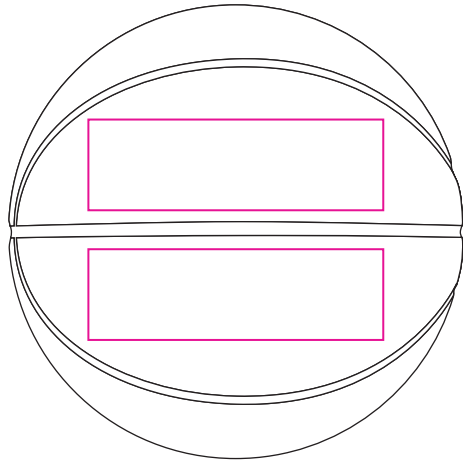

Product: PCH890
Product Size: size 3 - dia 18±0.5cm ;
size 4 - dia 20±0.5cm ;
size 5 - dia 21.5±0.5cm ;
size 6 - dia 22±0.5cm ;
size 7 - dia 24±0.5cm

Decoration Options: Debossed

Debossed

Size3

Debossed size: 120mm(w) x 40mm(h)

Size4

Debossed size: 130mm(w) x 40mm(h)

Size5

Debossed size: 140mm(w) x 40mm(h)
Shown at 30% actual size

Size6

Debossed size: 150mm(w) x 40mm(h)

Size7

Debossed size: 160mm(w) x 50mm(h)

Size7 Debossed

Shown at 20% actual size
Debossed size: 160mm(w) x 50mm(h)

Size7 Custom colour

- Knife line
- Safe print area
- Bleed line

Shown at 20% actual size
Print size: 91.3mm(w) x 339.4mm(h)