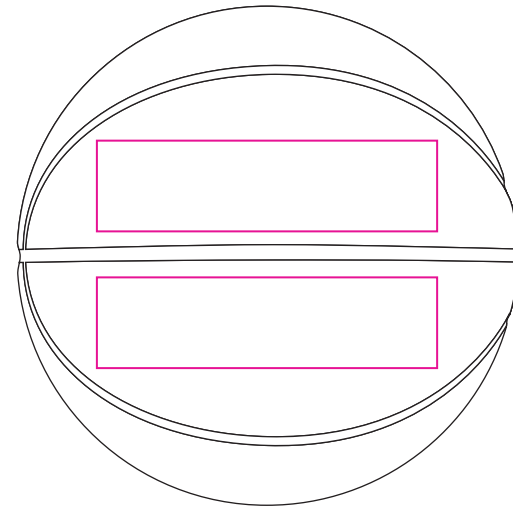

Product: PCH890
Product Size: size 3 - dia 18±0.5cm ;
size 4 - dia 20±0.5cm ;
size 5 - dia 21.5±0.5cm ;
size 6 - dia 22±0.5cm ;
size 7 - dia 24±0.5cm

Decoration Options: Debossed

Debossed

Size3

Debossed size: 120mm(w) x 40mm(h)

Size4

Debossed size: 130mm(w) x 40mm(h)

Size5

Debossed size: 140mm(w) x 40mm(h)
Shown at 30% actual size

Size6

Debossed size: 150mm(w) x 40mm(h)

Size7

Debossed size: 160mm(w) x 50mm(h)

Size7 Debossed

Shown at 20% actual size
Debossed size: 160mm(w) x 50mm(h)

Size7 Custom colour

- Knife line
- Safe print area
- Bleed line

Shown at 20% actual size
Print size: 91.3mm(w) x 339.4mm(h)