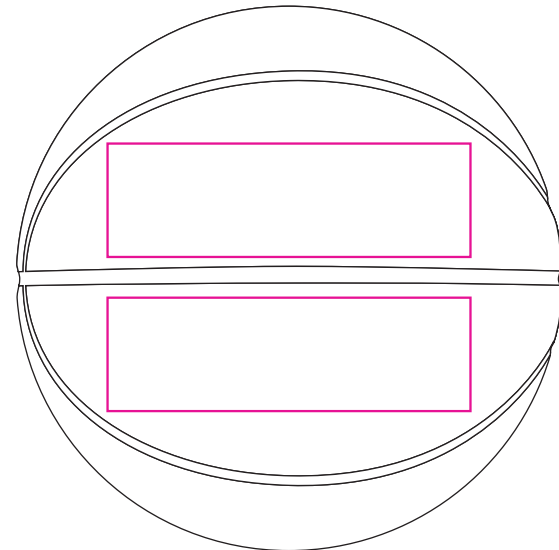

Product: PCH890
Product Size: size 3 - dia 18±0.5cm ;
size 4 - dia 20±0.5cm ;
size 5 - dia 21.5±0.5cm ;
size 6 - dia 22±0.5cm ;
size 7 - dia 24±0.5cm

Decoration Options: Debossed

Debossed

Size3

Debossed size: 120mm(w) x 40mm(h)

Size4

Debossed size: 130mm(w) x 40mm(h)

Size5

Debossed size: 140mm(w) x 40mm(h)
Shown at 30% actual size

Size6

Debossed size: 150mm(w) x 40mm(h)

Size7

Debossed size: 160mm(w) x 50mm(h)

Size7 Debossed

Shown at 20% actual size
Debossed size: 160mm(w) x 50mm(h)

Size7 Custom colour

- Knife line
- Safe print area
- Bleed line

Shown at 20% actual size
Print size: 91.3mm(w) x 339.4mm(h)