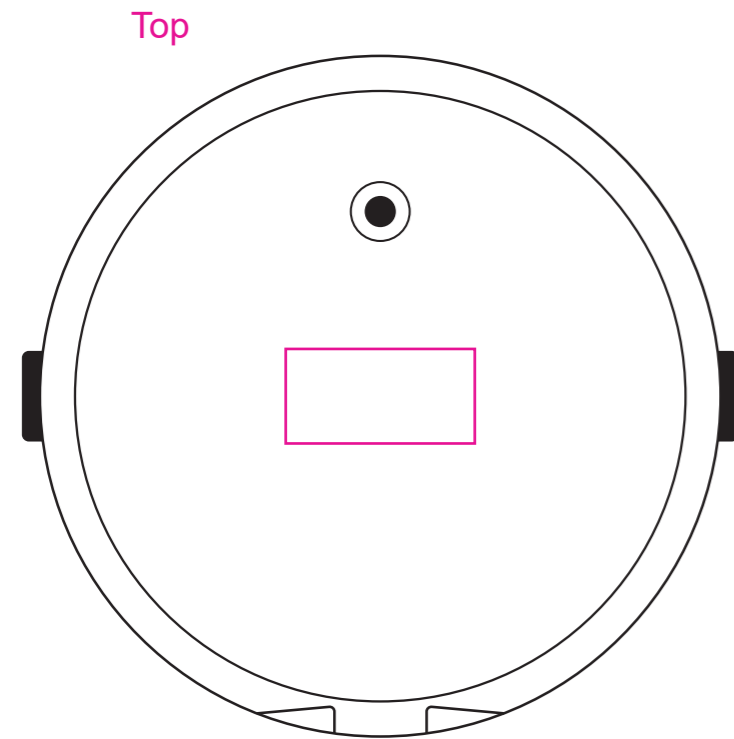

Product: PCH882
Product Size: 360mm(w)x 410mm(h)x 360mm(d)
Decoration Options: Screen Print,Digital Label,Metal Label

Metal Label

Shown at 25% actual size

Metal Label size: 100mm(w) x 50mm(h)

Digital Label

Shown at 25% actual size

Digital Label size: 150mm(w) x 95mm(h)

Screen Print

Shown at 25% actual size
Print size: 70mm(w) x 70mm(h)