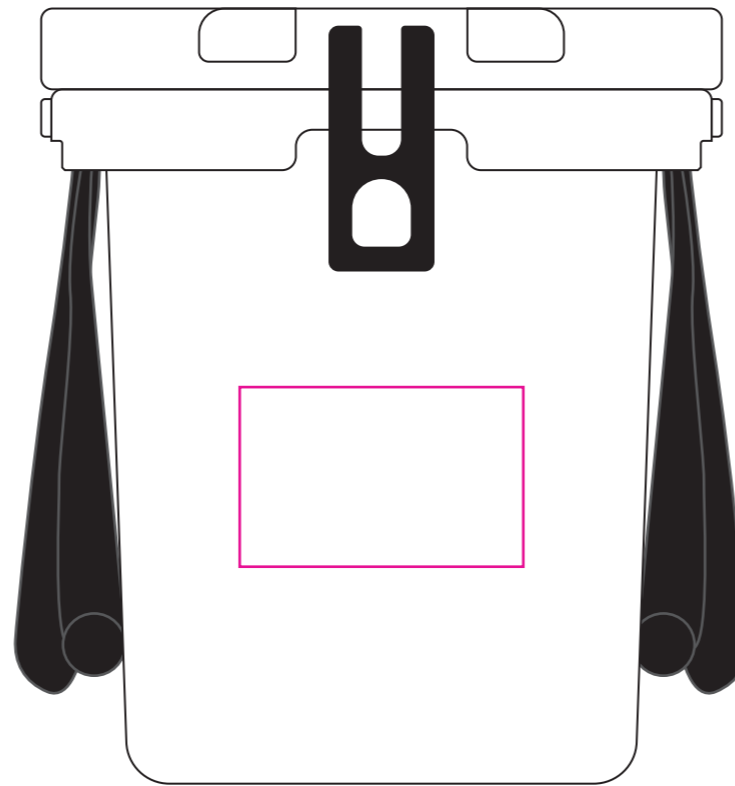

Product: PCH882
Product Size: 360mm(w)x 410mm(h)x 360mm(d)
Decoration Options: Screen Print,Digital Label,Metal Label

Metal Label

Shown at 25% actual size

Metal Label size: 100mm(w) x 50mm(h)

Digital Label

Shown at 25% actual size

Digital Label size: 150mm(w) x 95mm(h)

Screen Print

Shown at 25% actual size
Print size: 70mm(w) x 70mm(h)