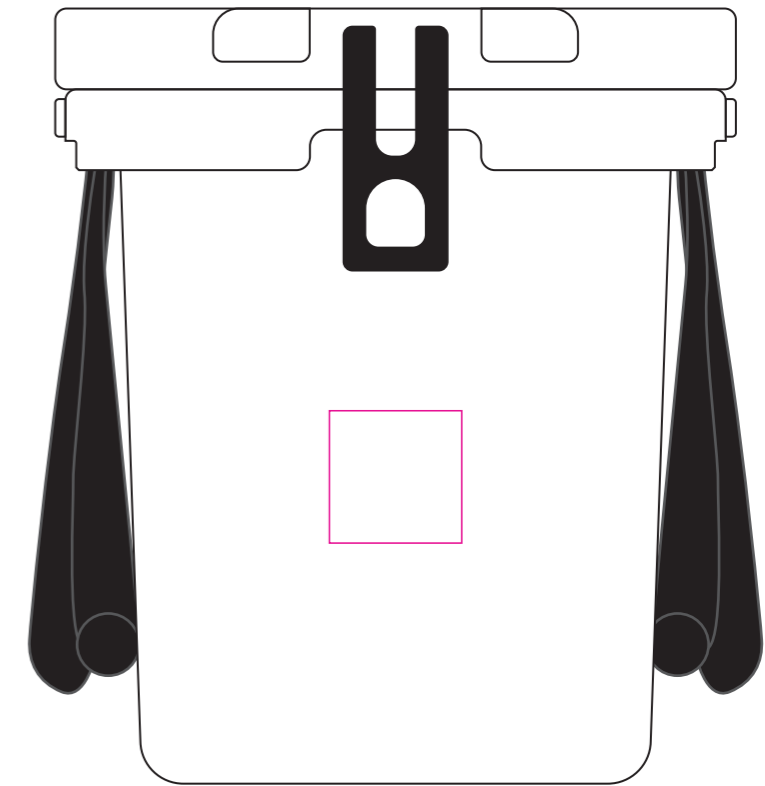

Product: PCH882
Product Size: 360mm(w)x 410mm(h)x 360mm(d)
Decoration Options: Screen Print,Digital Label,Metal Label

Metal Label

Shown at 25% actual size

Metal Label size: 100mm(w) x 50mm(h)

Digital Label

Shown at 25% actual size

Digital Label size: 150mm(w) x 95mm(h)

Screen Print

Shown at 25% actual size
Print size: 70mm(w) x 70mm(h)